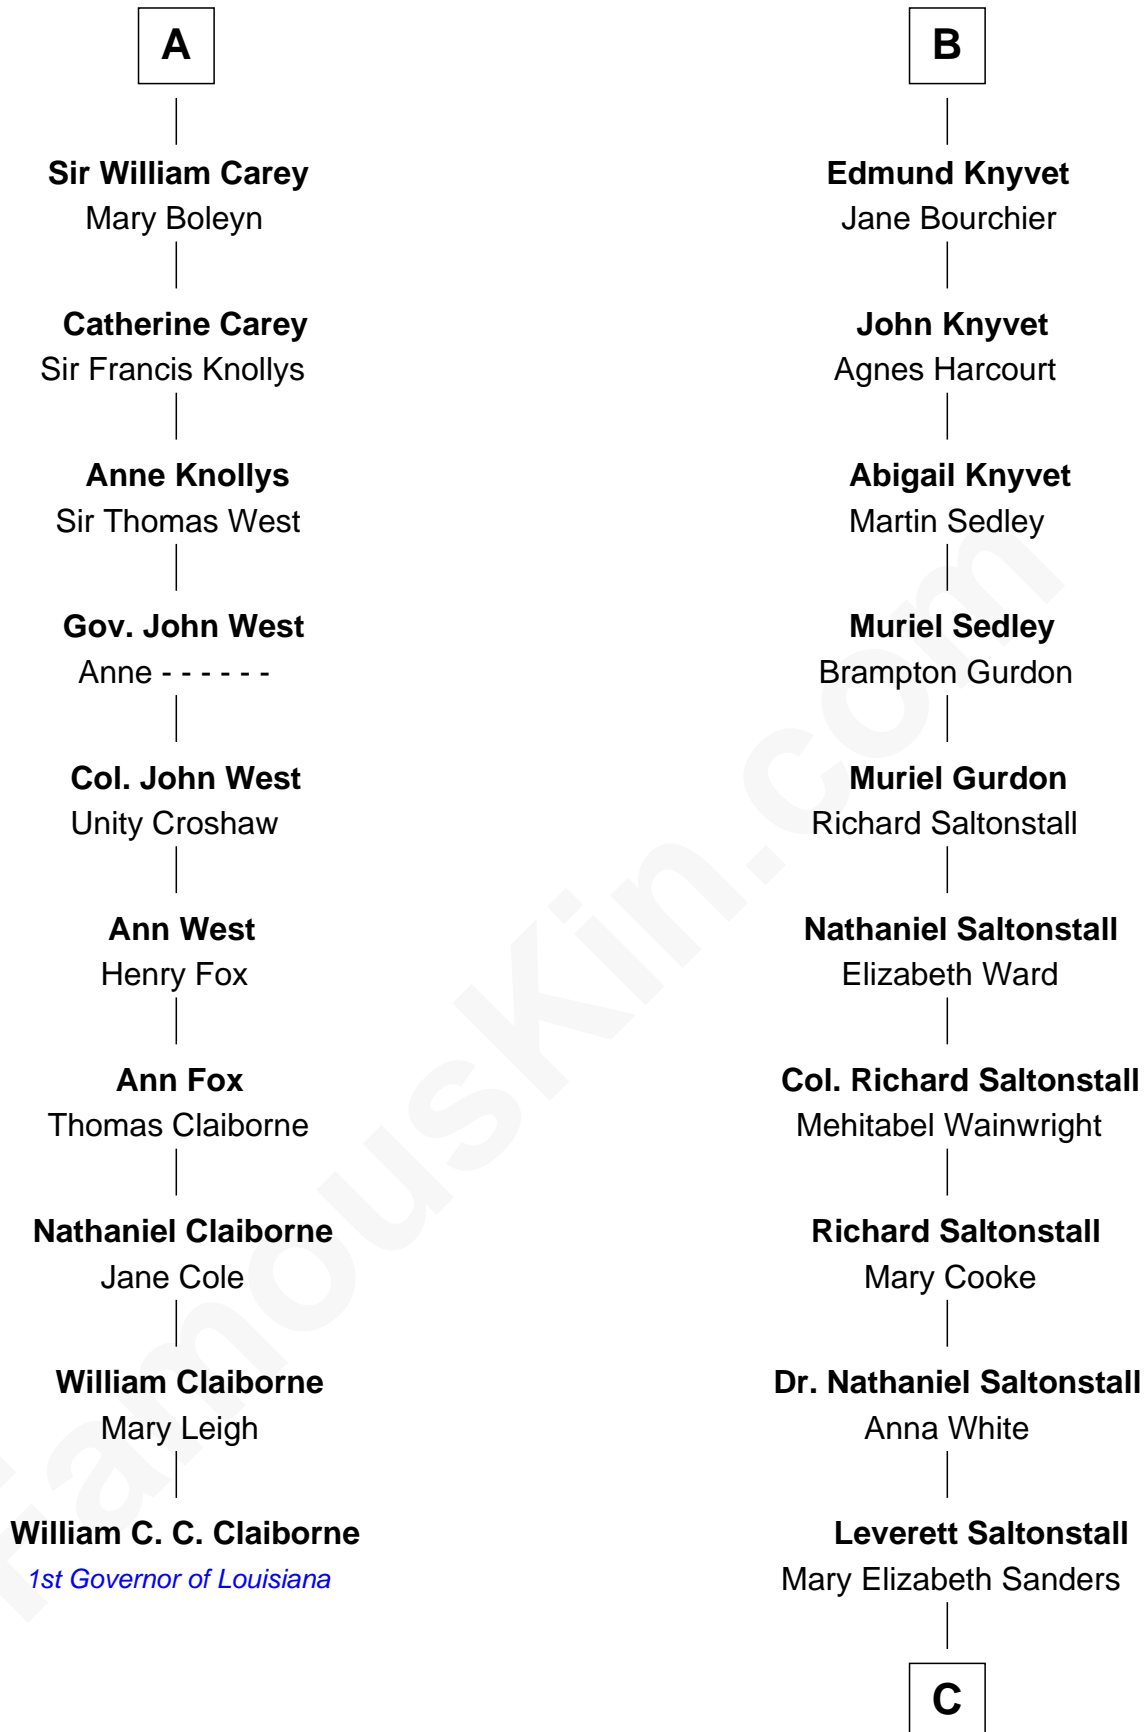

FamousKin.com Relationship Chart of

William C. C. Claiborne

1st Governor of Louisiana

16th cousin 3 times removed of

Leverett Saltonstall

55th Governor of Massachusetts

Sir Gilbert de Clare

Joan of Acre

C

—
Leverett Saltonstall

Rose Smith Lee

—
Richard Middlecott Saltonstall

Eleanor Brooks

—
Leverett Saltonstall

55th Governor of Massachusetts

FamousKin.com