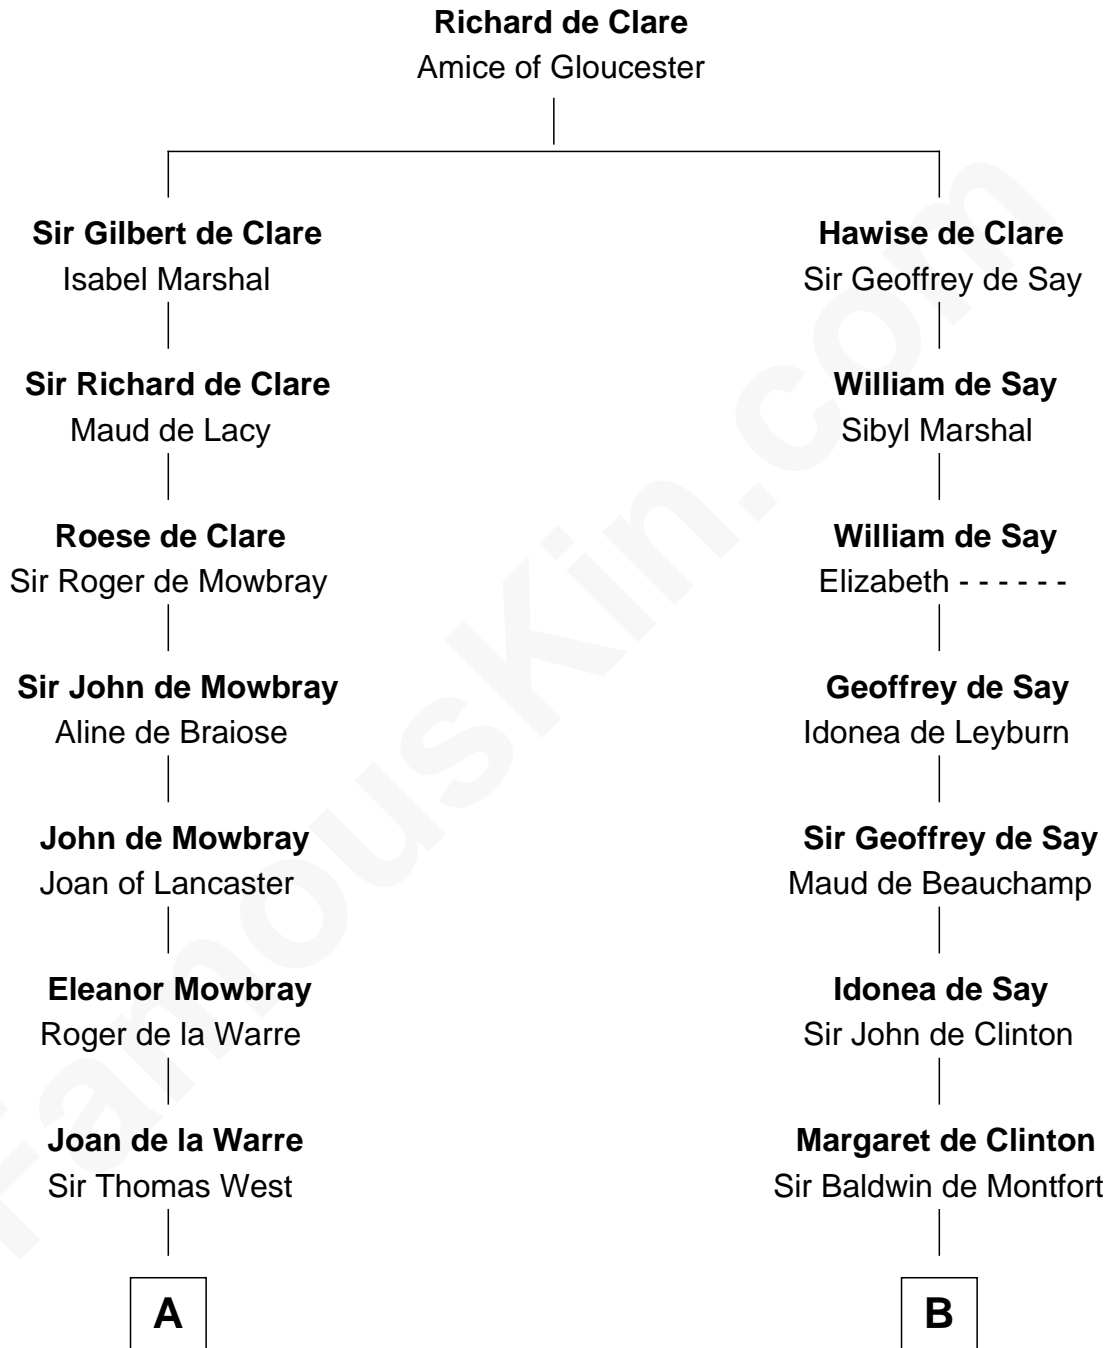

FamousKin.com
Relationship Chart of
William C. C. Claiborne
1st Governor of Louisiana

19th cousin 1 time removed of
Abraham Baldwin
Signer of the U.S. Constitution

C

Nathaniel Claiborne

Jane Cole

William Claiborne

Mary Leigh

William C. C. Claiborne

1st Governor of Louisiana

D

Abigail Baldwin

Samuel Baldwin

Timothy Baldwin

Bathsheba Stone

Michael Baldwin

Lucy Dudley

Abraham Baldwin

Signer of the U.S. Constitution