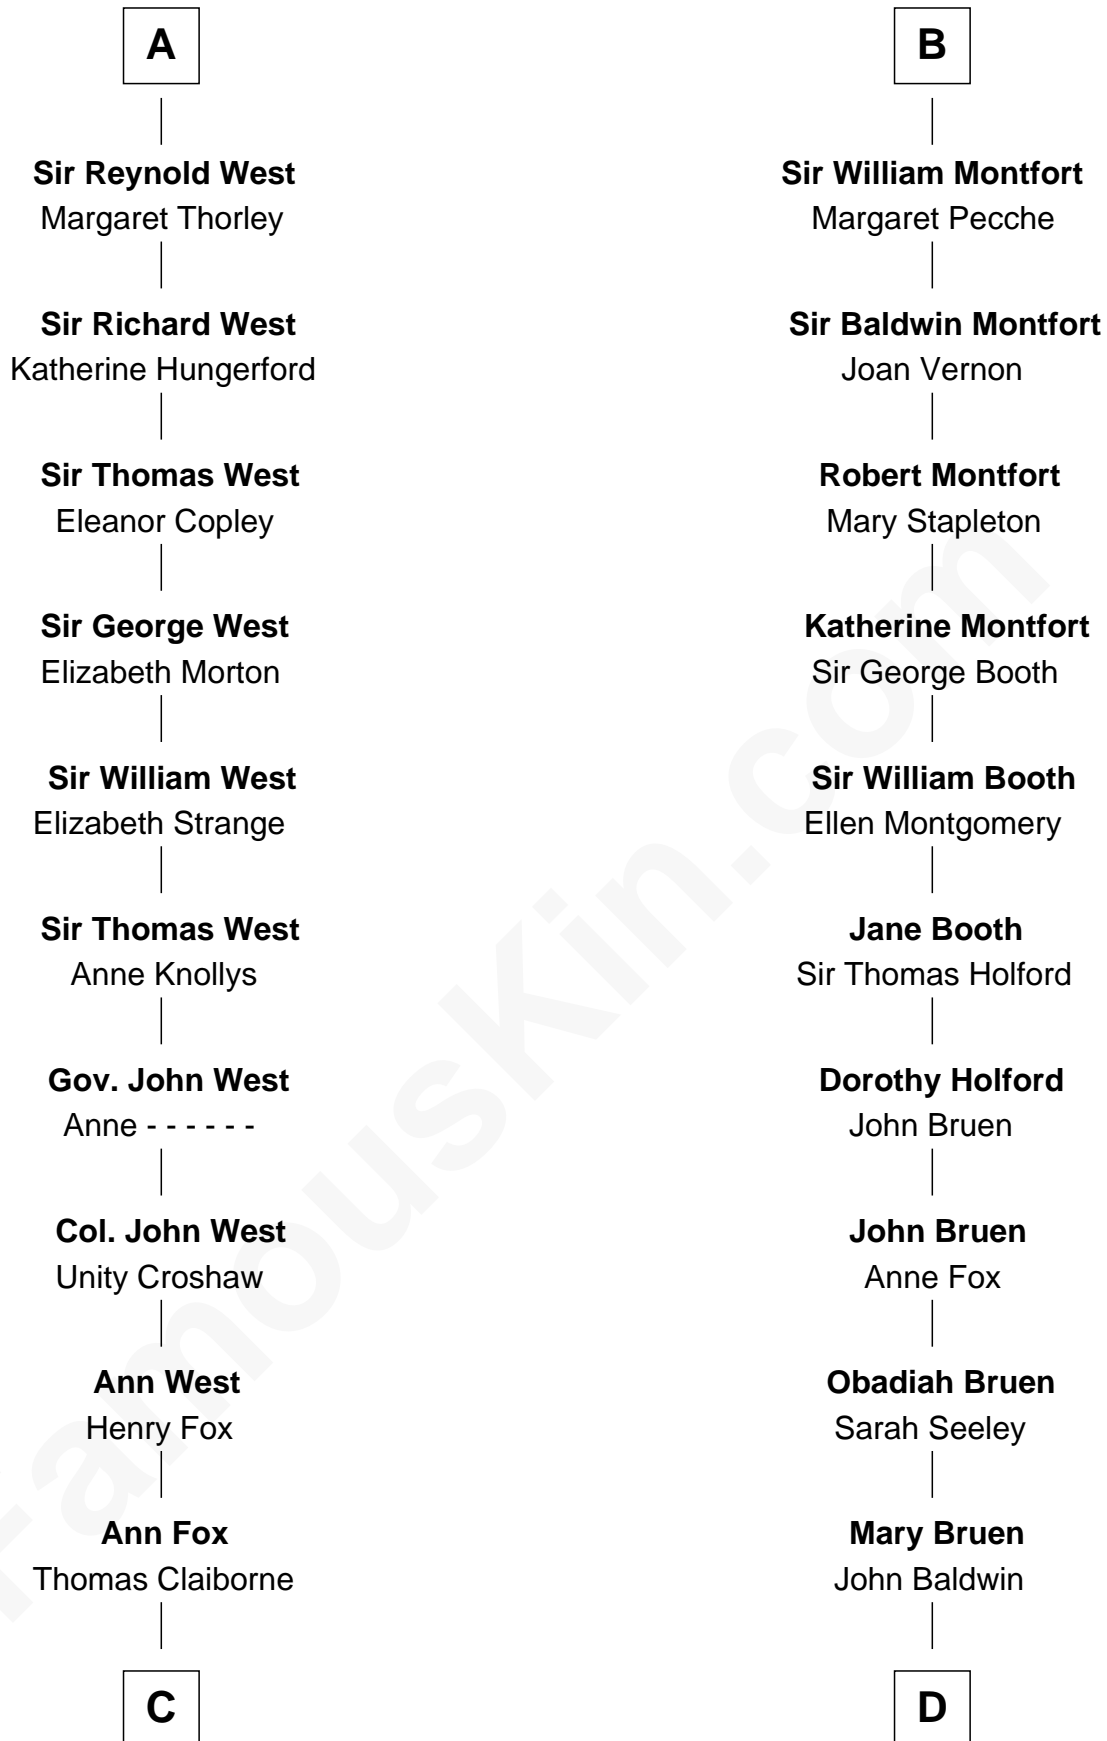

FamousKin.com
Relationship Chart of
William C. C. Claiborne
1st Governor of Louisiana

19th cousin 1 time removed of
Abraham Baldwin
Signer of the U.S. Constitution

C

Nathaniel Claiborne

Jane Cole

William Claiborne

Mary Leigh

William C. C. Claiborne

1st Governor of Louisiana

D

Abigail Baldwin

Samuel Baldwin

Timothy Baldwin

Bathsheba Stone

Michael Baldwin

Lucy Dudley

Abraham Baldwin

Signer of the U.S. Constitution