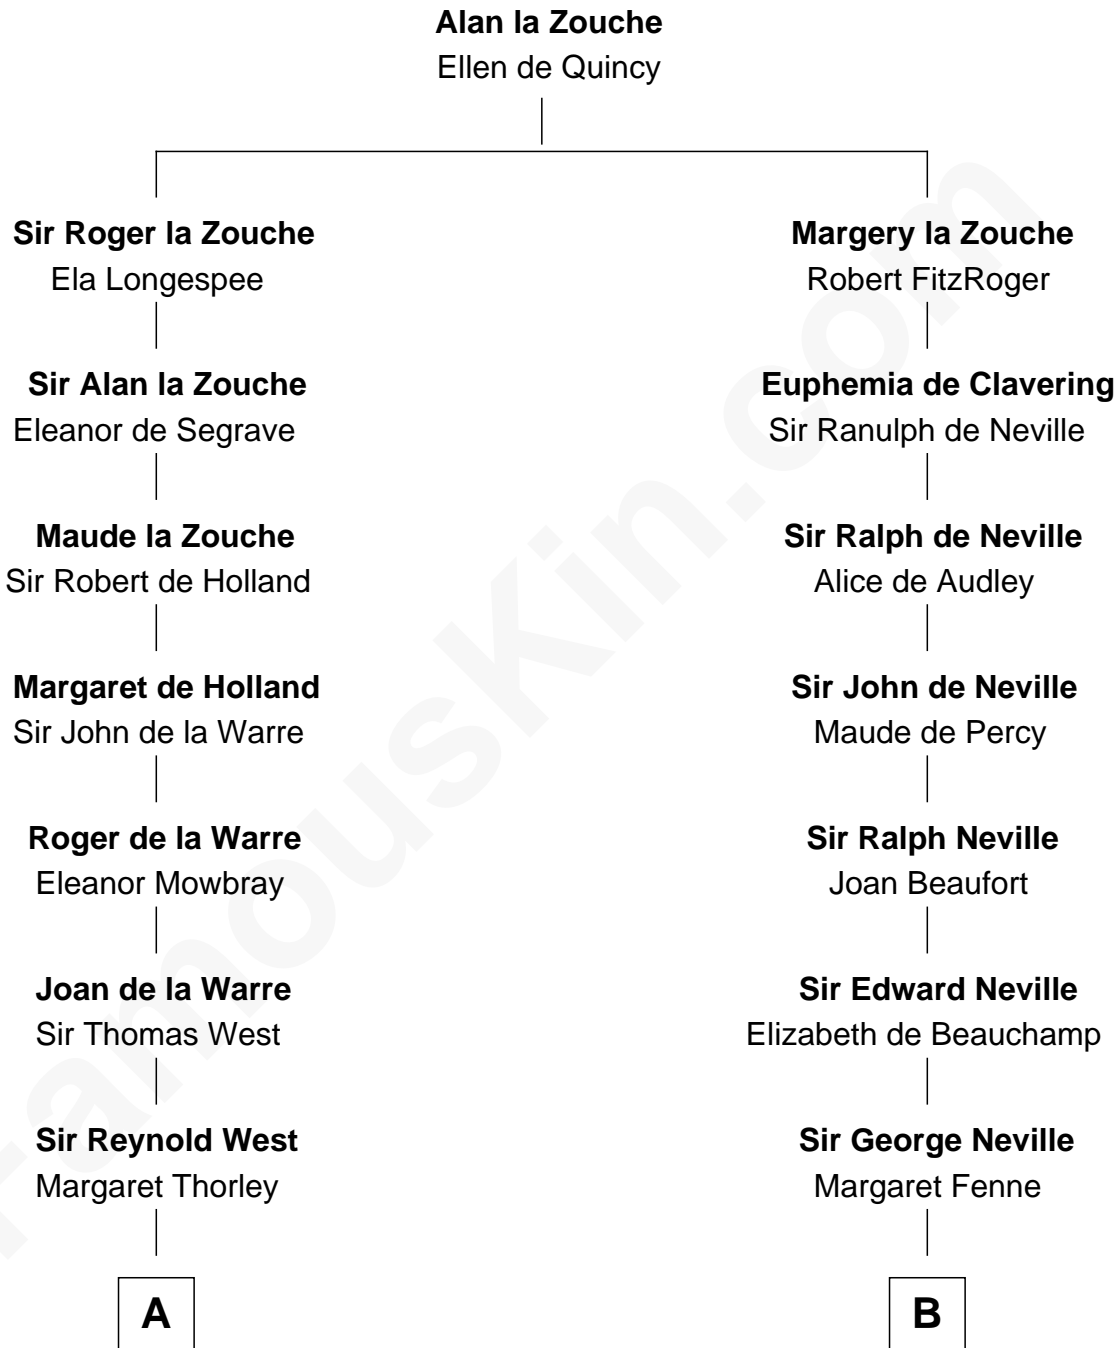

FamousKin.com
Relationship Chart of
William C. C. Claiborne
1st Governor of Louisiana

15th cousin 3 times removed of
Daniel Carroll
Signer of the U.S. Constitution

C

William Claiborne

Mary Leigh

William C. C. Claiborne

1st Governor of Louisiana

FamousKin.com