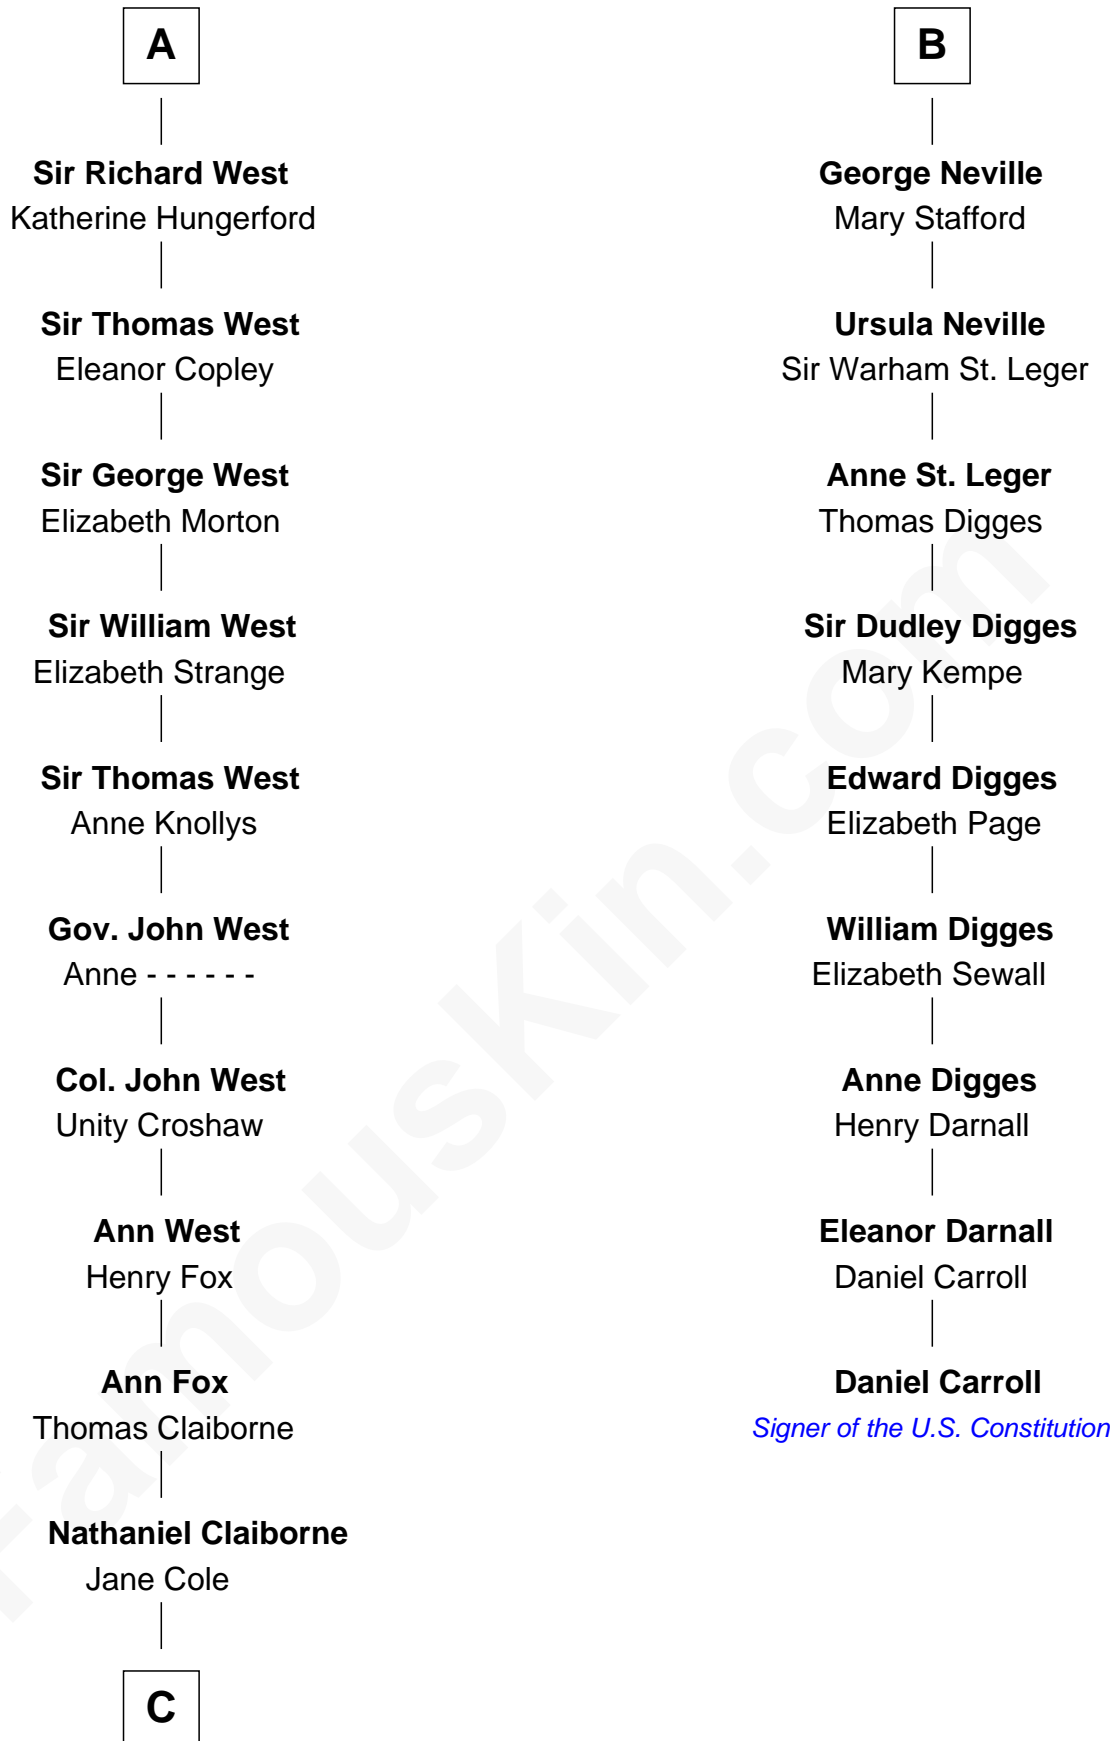

FamousKin.com
Relationship Chart of
William C. C. Claiborne
1st Governor of Louisiana

15th cousin 3 times removed of
Daniel Carroll
Signer of the U.S. Constitution

C

William Claiborne

Mary Leigh

William C. C. Claiborne

1st Governor of Louisiana

FamousKin.com