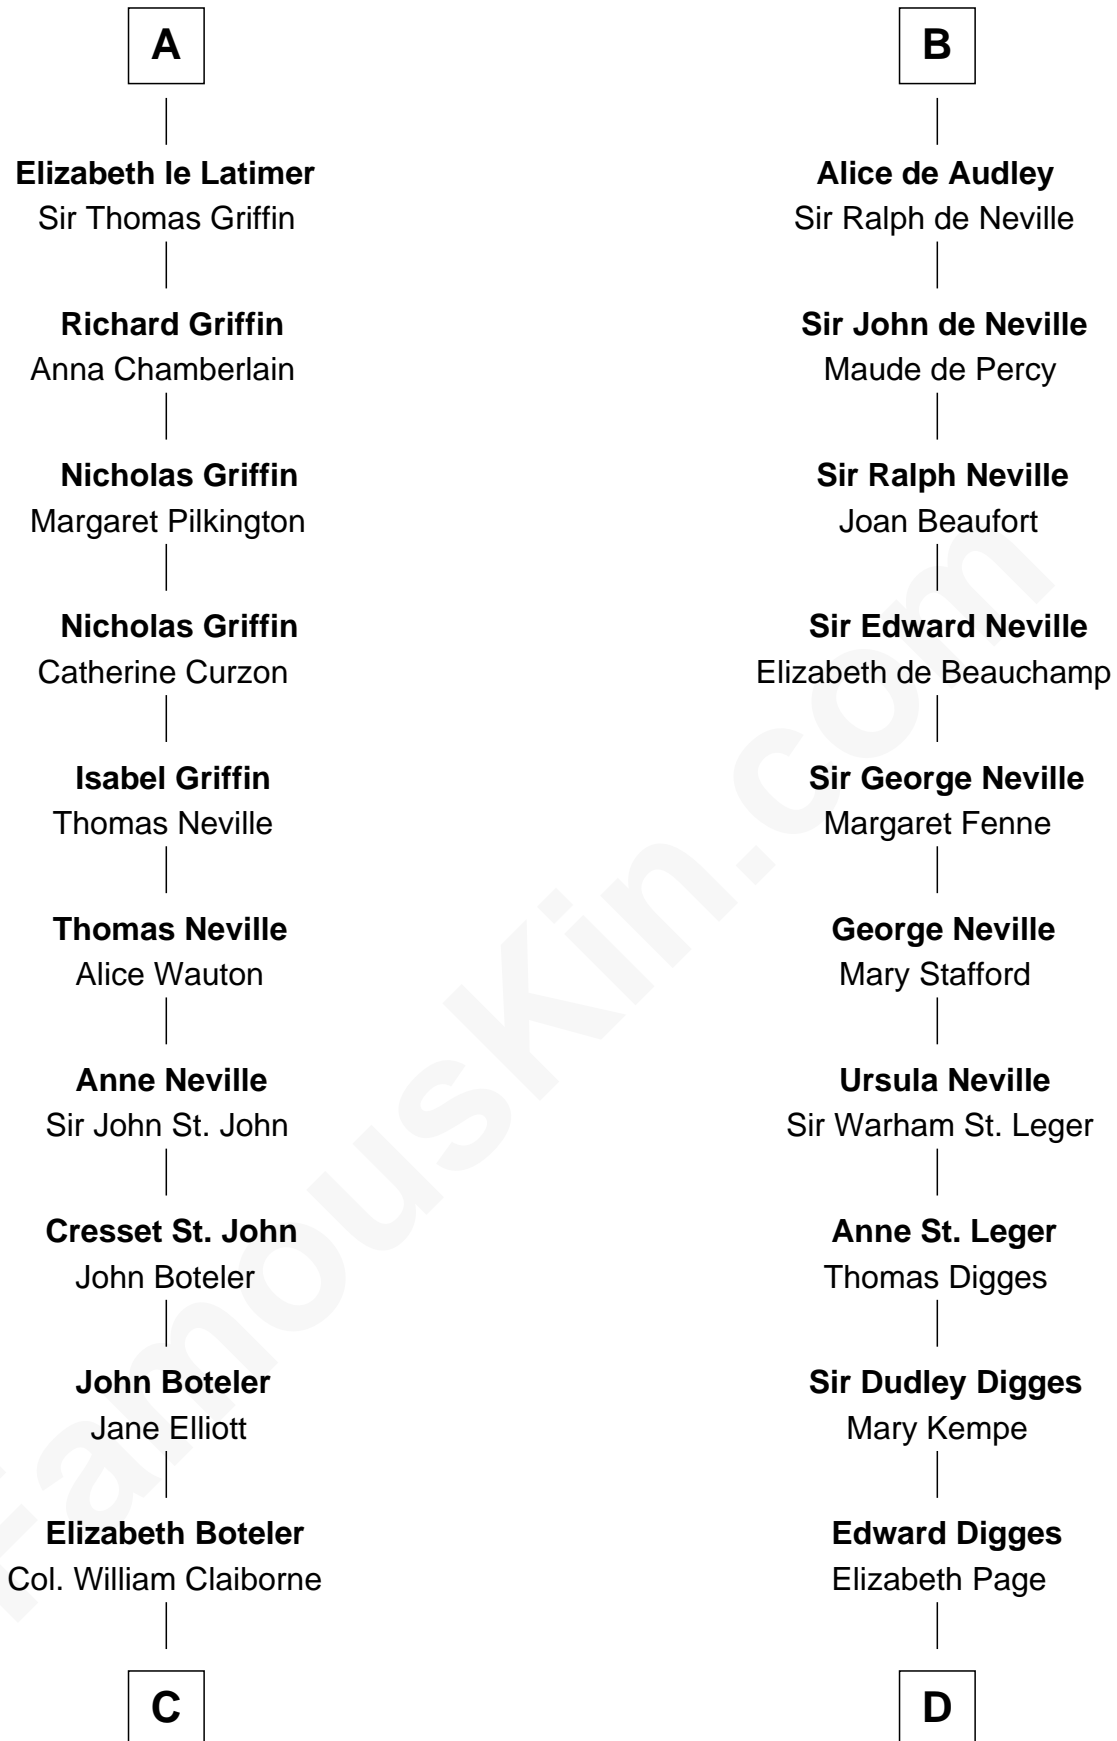

FamousKin.com Relationship Chart of

William C. C. Claiborne

1st Governor of Louisiana

20th cousin 1 time removed of

Daniel Carroll

Signer of the U.S. Constitution

C

Thomas Claiborne

Sarah Fenn

Thomas Claiborne

Ann Fox

Nathaniel Claiborne

Jane Cole

William Claiborne

Mary Leigh

William C. C. Claiborne