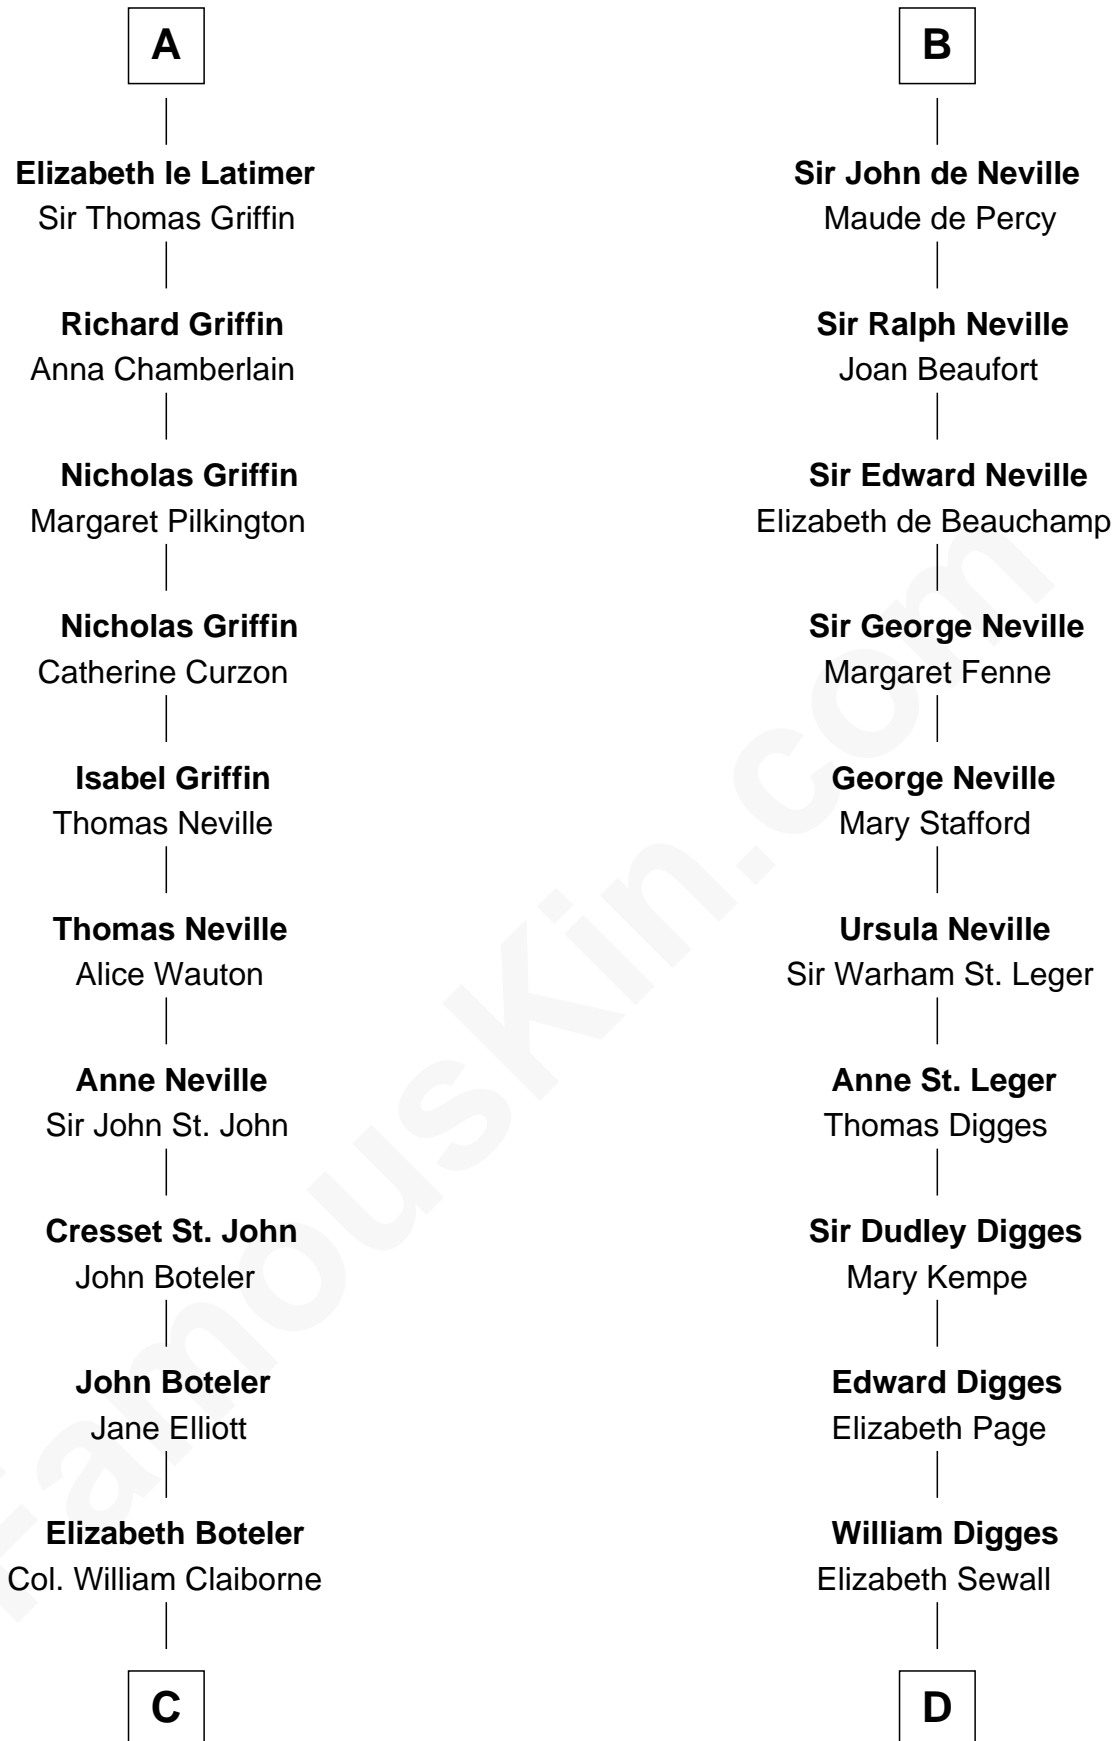

**FamousKin.com**  
**Relationship Chart of**  
**William C. C. Claiborne**  
*1st Governor of Louisiana*

**19th cousin 2 times removed of**  
**Daniel Carroll**  
*Signer of the U.S. Constitution*

**C**

**Thomas Claiborne**

Sarah Fenn

**Thomas Claiborne**

Ann Fox

**Nathaniel Claiborne**

Jane Cole

**William Claiborne**

Mary Leigh