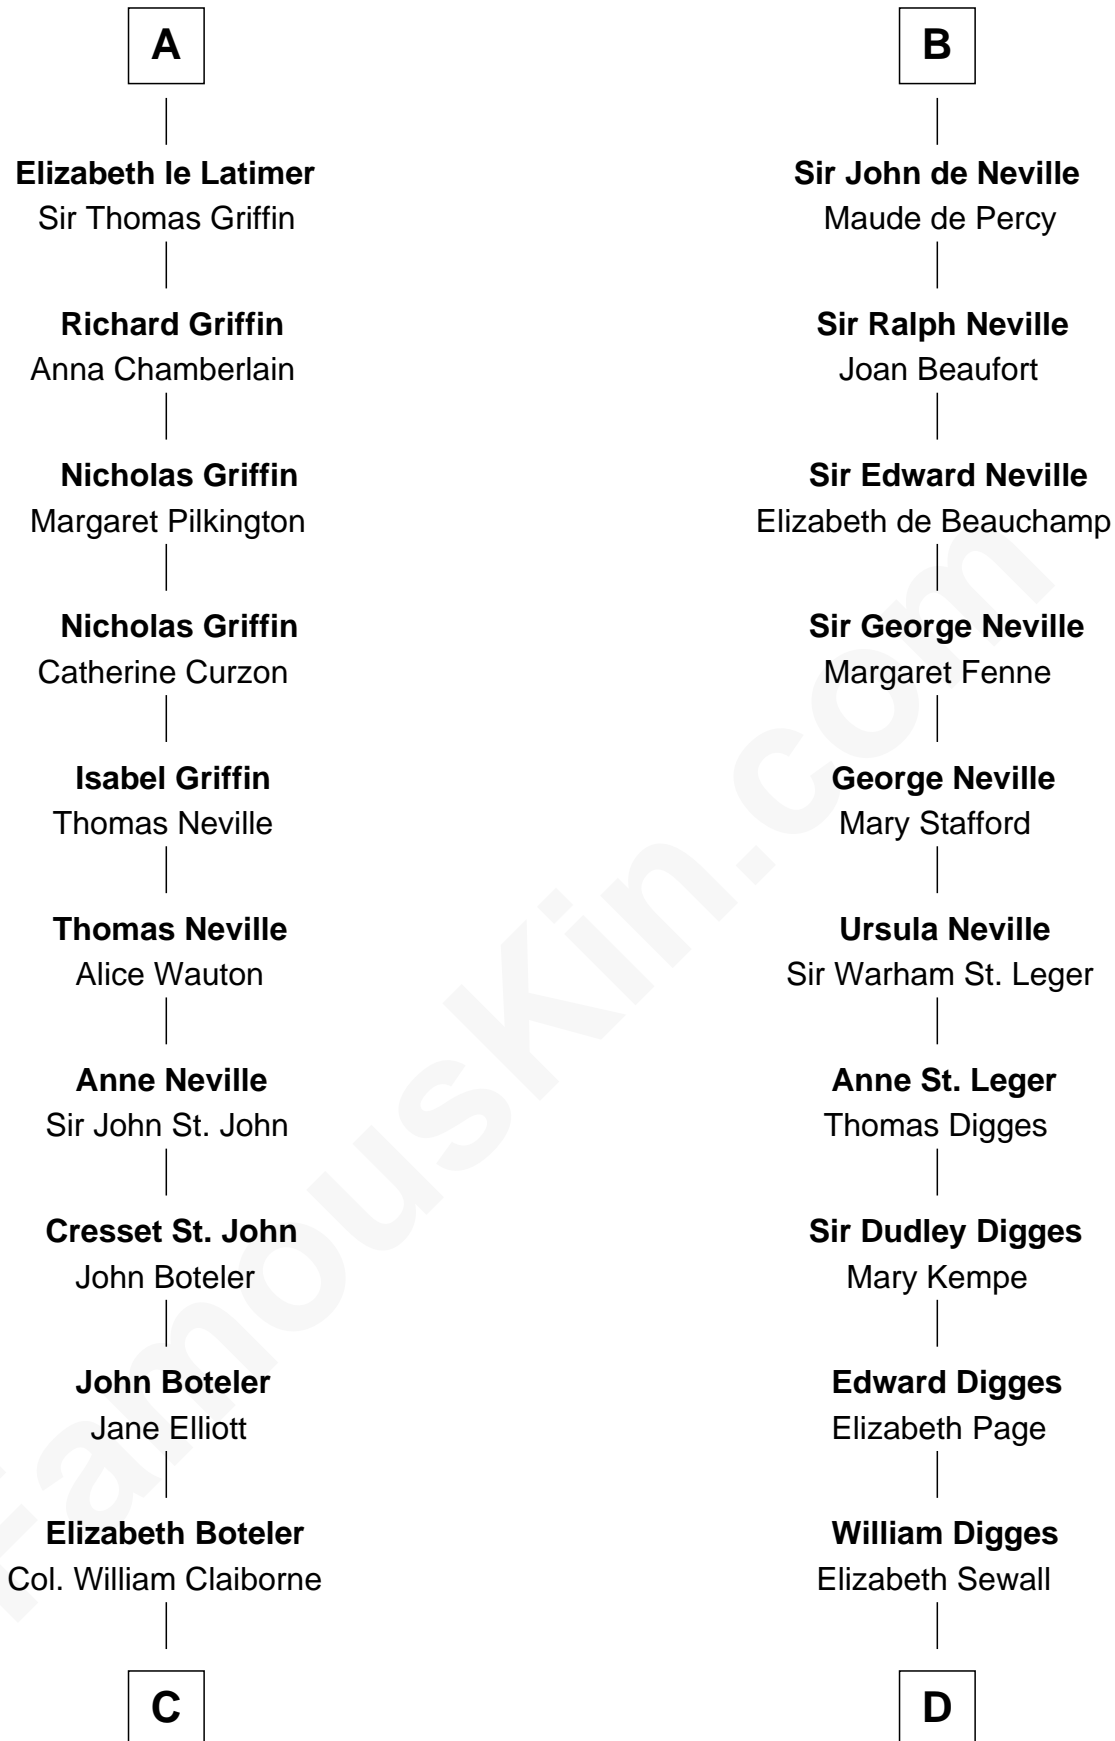

**FamousKin.com**  
**Relationship Chart of**  
**William C. C. Claiborne**  
*1st Governor of Louisiana*

**19th cousin 2 times removed of**  
**Daniel Carroll**  
*Signer of the U.S. Constitution*

**Gilbert Fitzgilbert de Clare**  
 Isabel de Beaumont

**C**

**Thomas Claiborne**

Sarah Fenn

**Thomas Claiborne**

Ann Fox

**Nathaniel Claiborne**

Jane Cole

**William Claiborne**