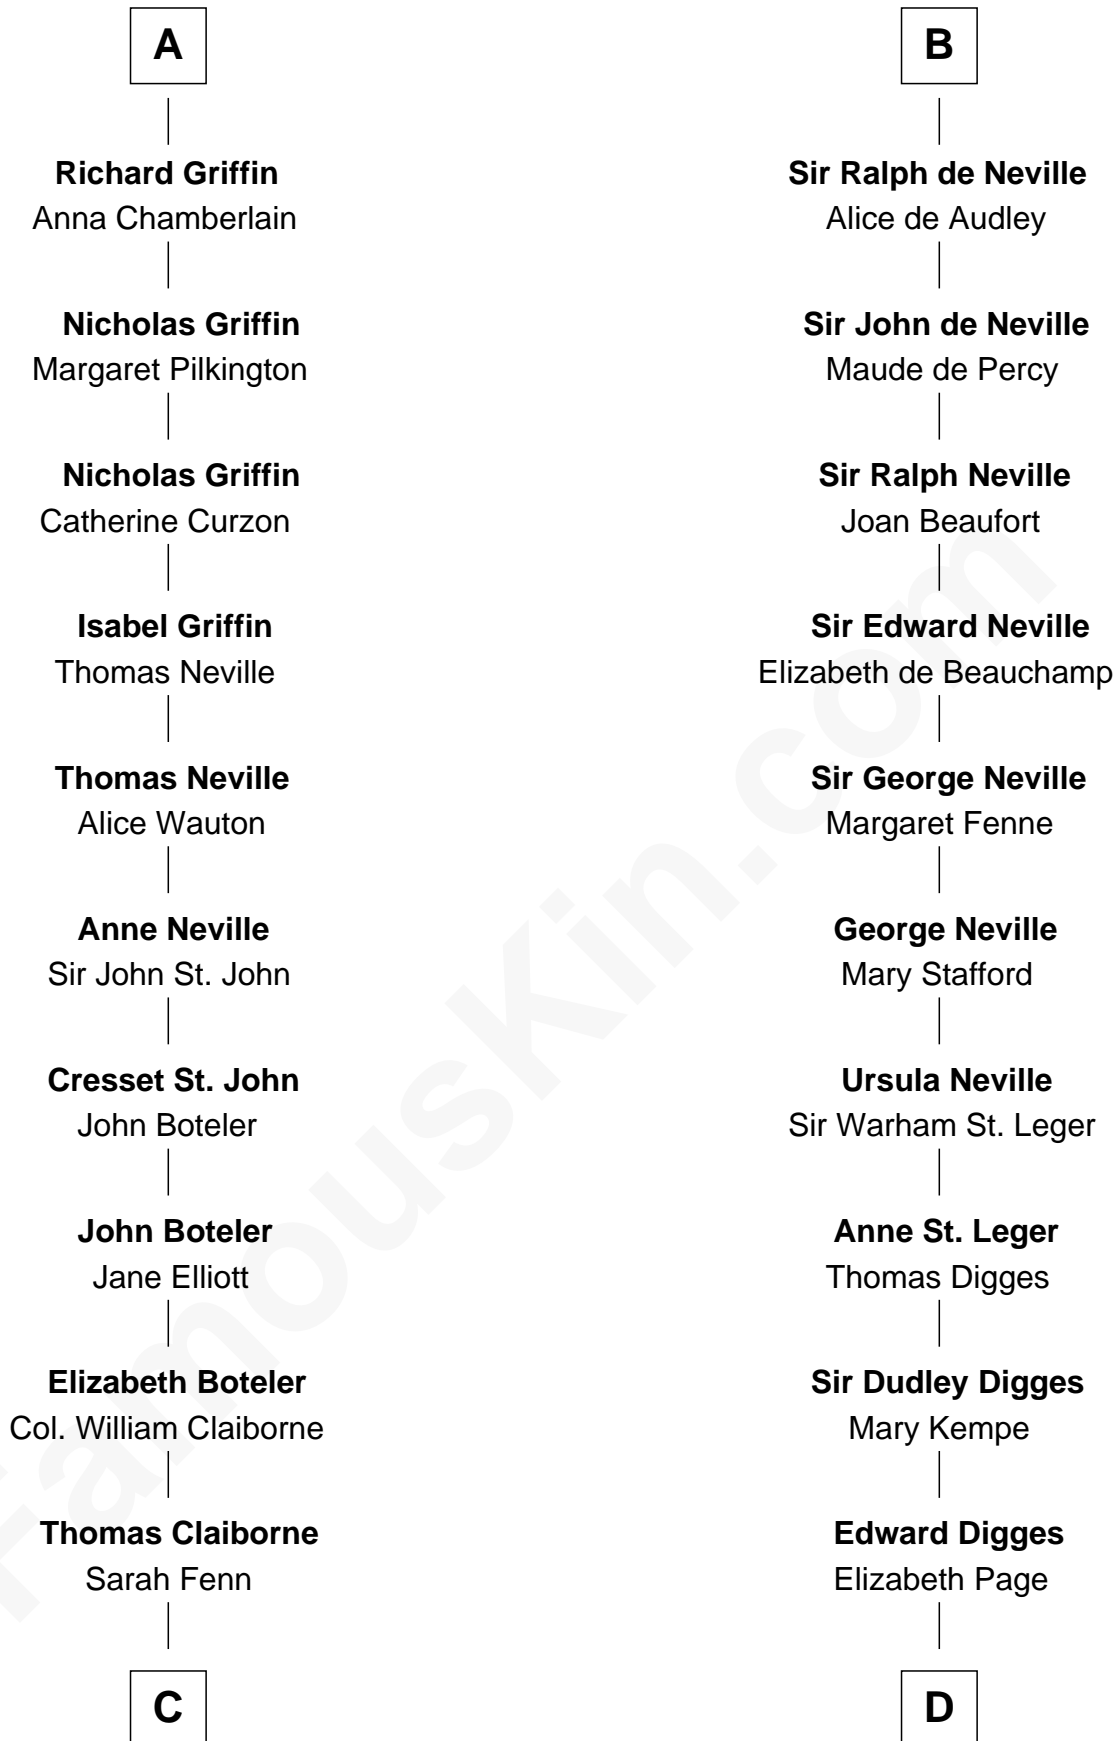

# FamousKin.com Relationship Chart of

**William C. C. Claiborne**

*1st Governor of Louisiana*

20th cousin of

**Daniel Carroll**

*Signer of the U.S. Constitution*

**C**

**Thomas Claiborne**

Ann Fox

**Nathaniel Claiborne**

Jane Cole

**William Claiborne**

Mary Leigh

**William C. C. Claiborne**

*1st Governor of Louisiana*

**D**

**William Digges**

Elizabeth Sewall

**Anne Digges**

Henry Darnall

**Eleanor Darnall**

Daniel Carroll

**Daniel Carroll**

*Signer of the U.S. Constitution*