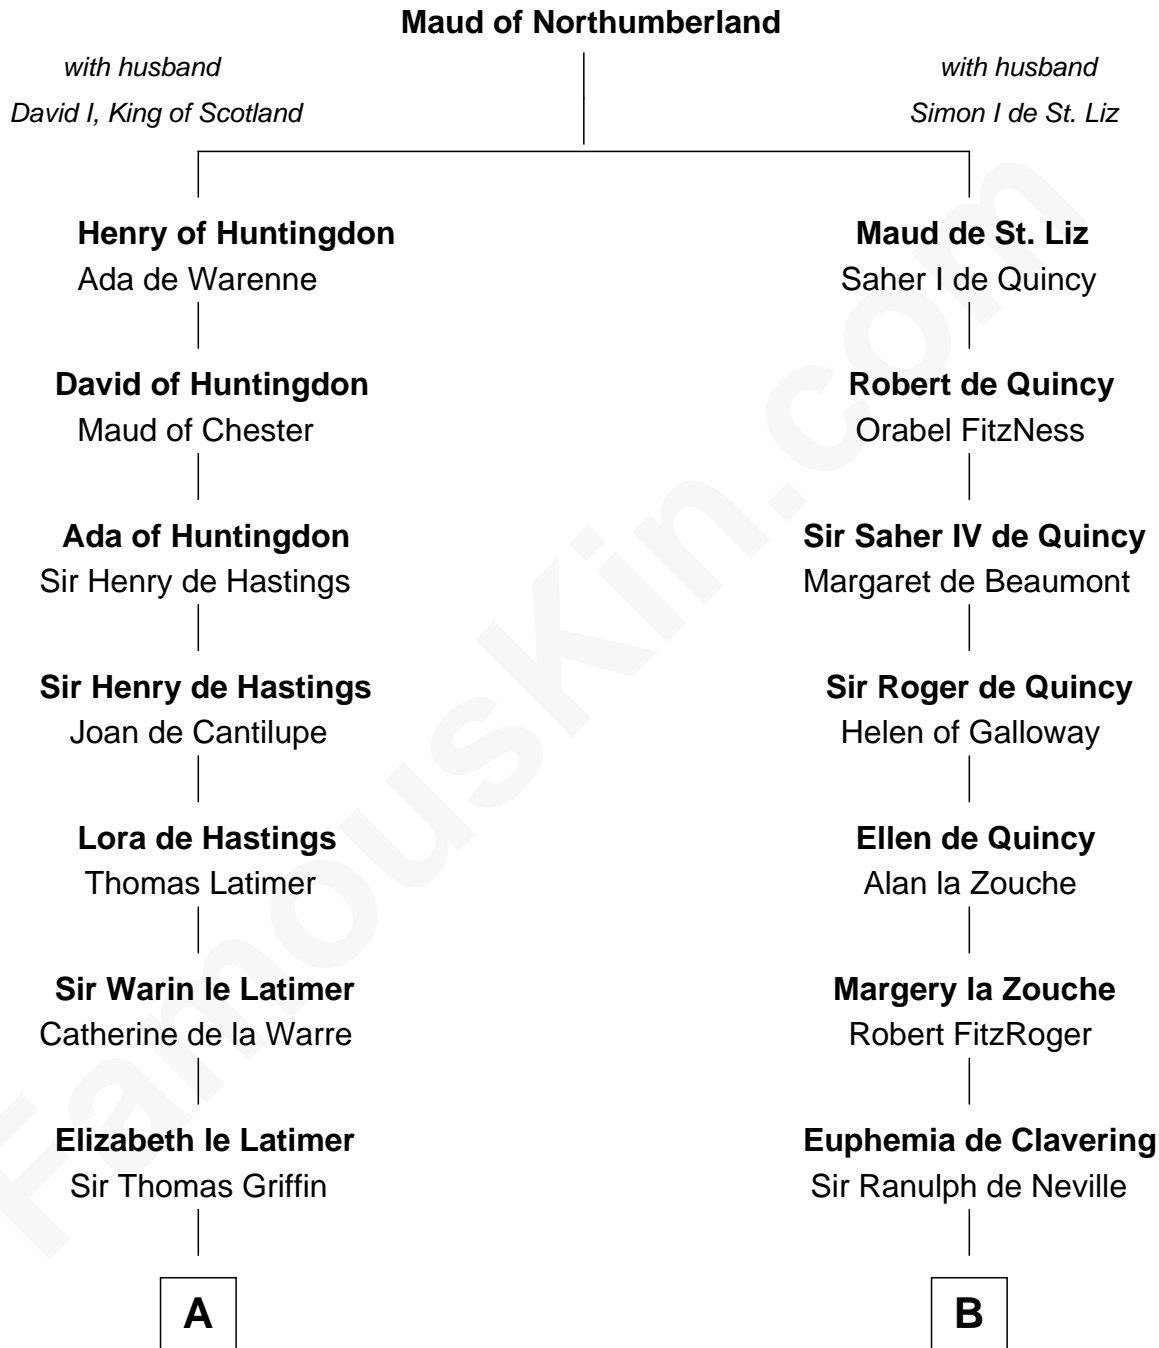

FamousKin.com Relationship Chart of

William C. C. Claiborne

1st Governor of Louisiana

20th cousin of

Daniel Carroll

Signer of the U.S. Constitution

C

Thomas Claiborne

Ann Fox

Nathaniel Claiborne

Jane Cole

William Claiborne

Mary Leigh

William C. C. Claiborne

1st Governor of Louisiana

D