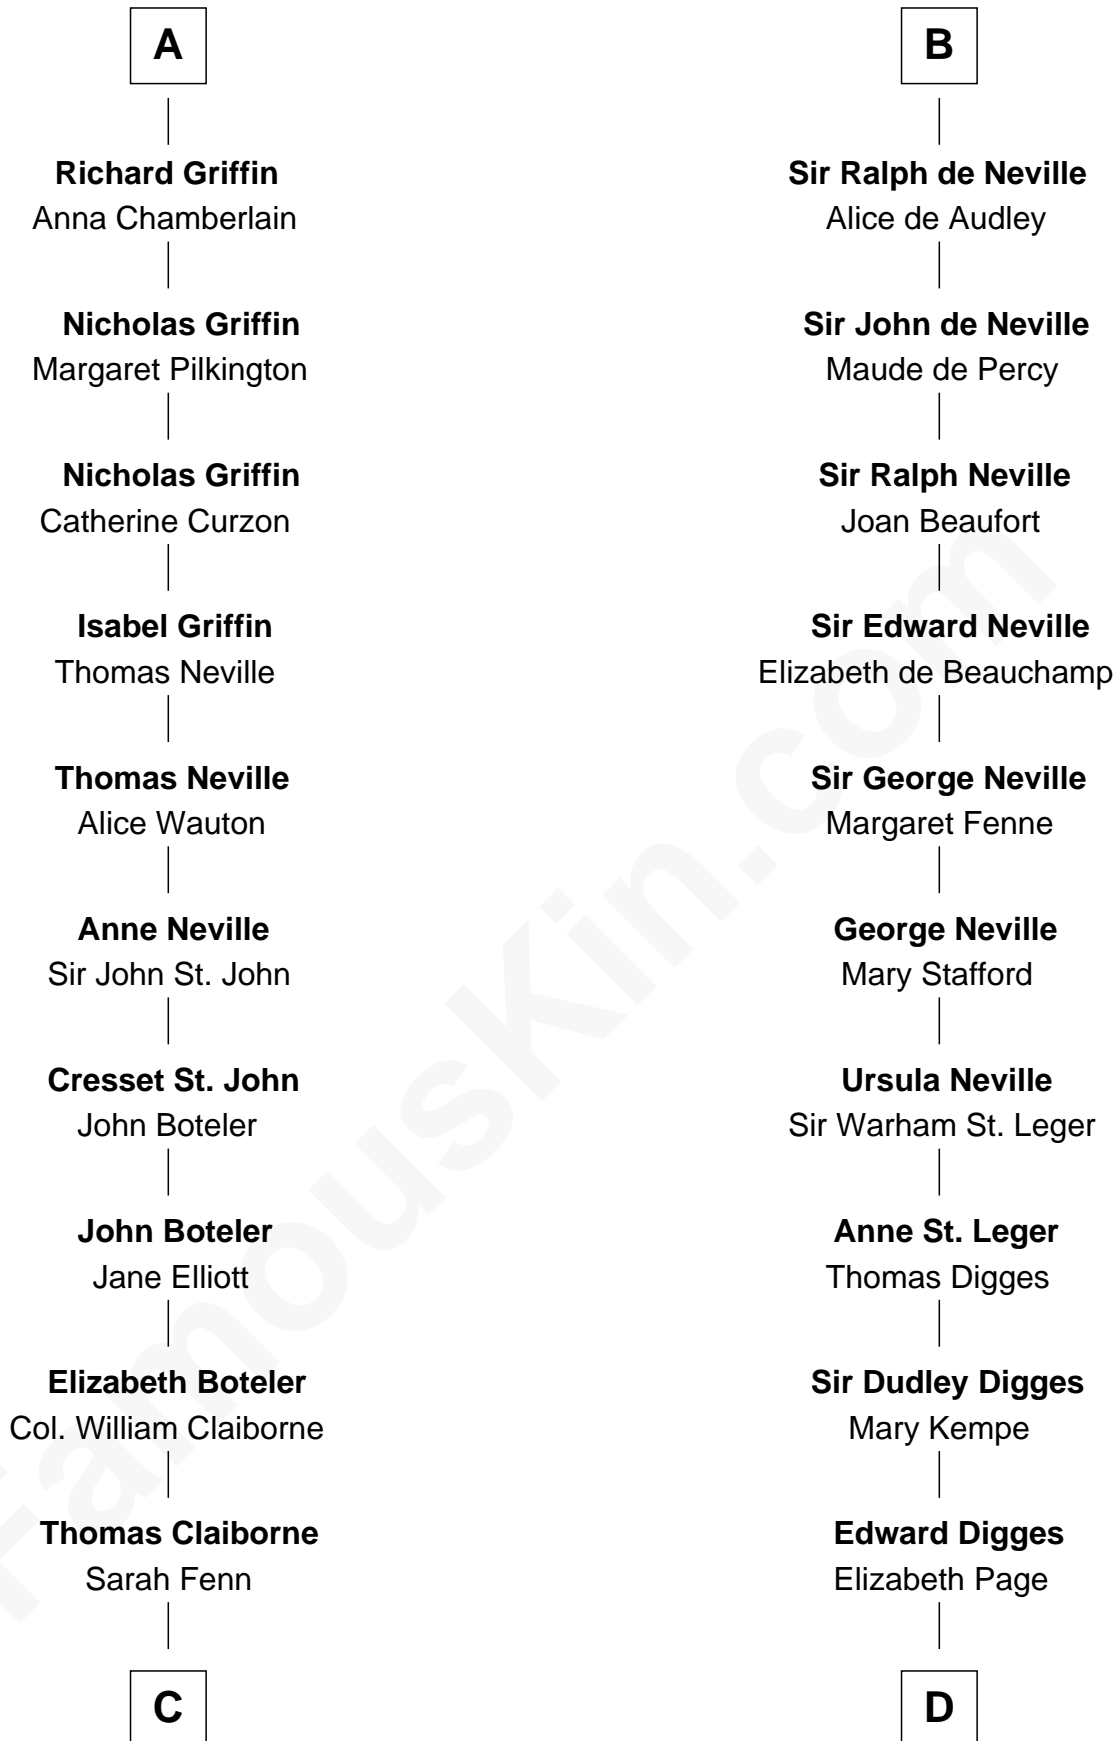

FamousKin.com Relationship Chart of

William C. C. Claiborne

1st Governor of Louisiana

20th cousin of

Daniel Carroll

Signer of the U.S. Constitution

C

Thomas Claiborne

Ann Fox

Nathaniel Claiborne

Jane Cole

William Claiborne

Mary Leigh

William C. C. Claiborne

1st Governor of Louisiana

D

William Digges

Elizabeth Sewall

Anne Digges

Henry Darnall

Eleanor Darnall

Daniel Carroll

Daniel Carroll

Signer of the U.S. Constitution