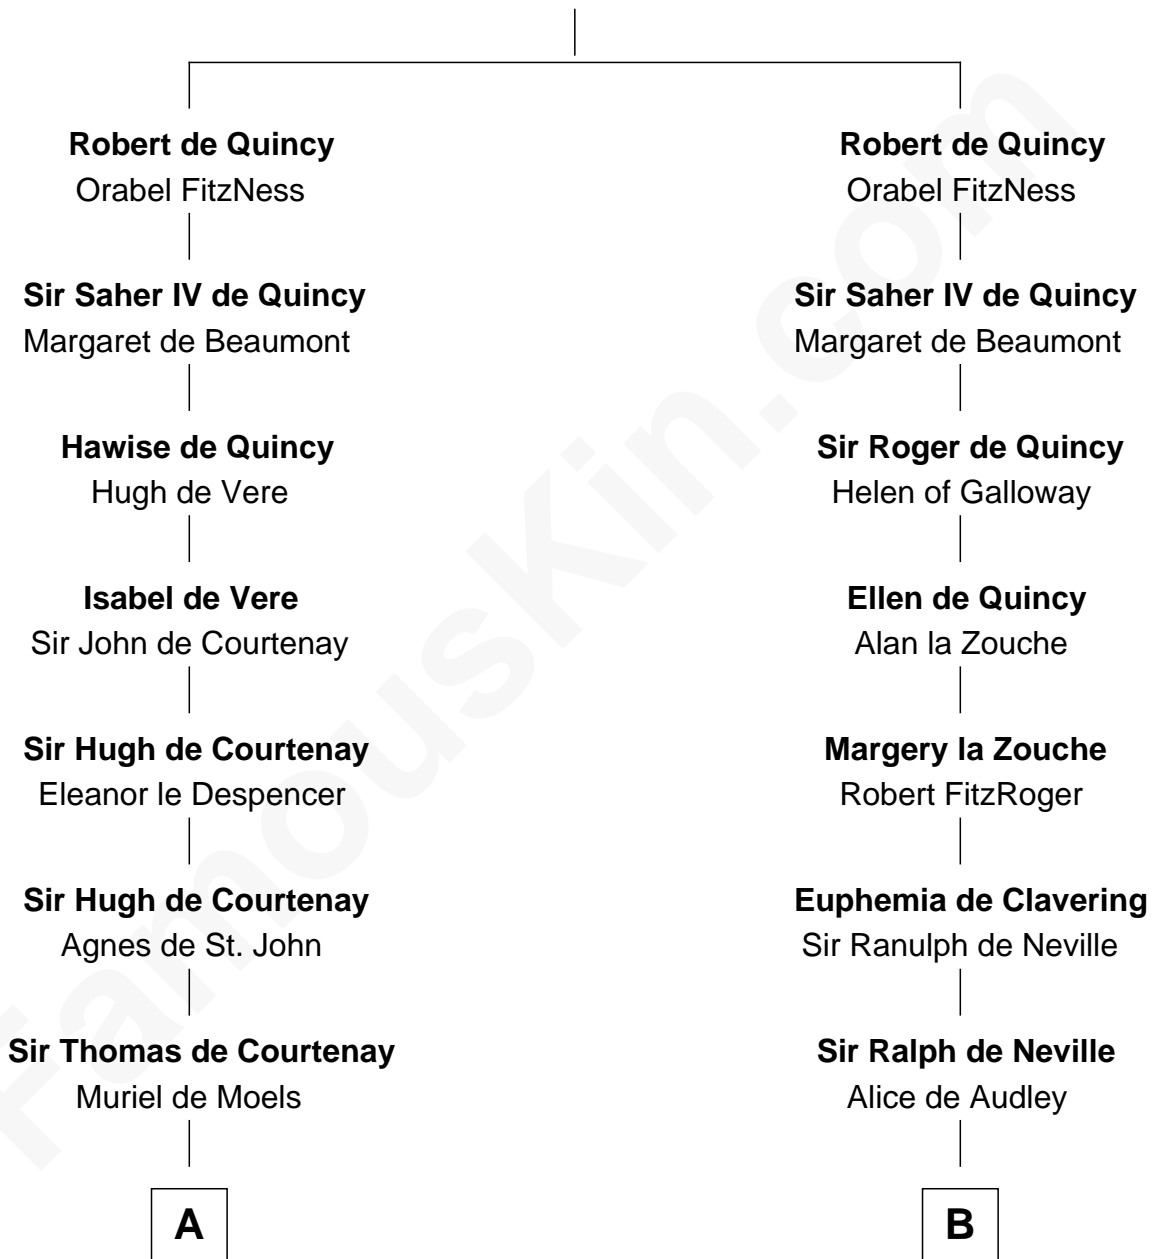

FamousKin.com
Relationship Chart of
William C. C. Claiborne
1st Governor of Louisiana

19th cousin 2 times removed of
Daniel Carroll
Signer of the U.S. Constitution

Saher I de Quincy
 Maud de St. Liz

C

Ann West
Henry Fox

Ann Fox
Thomas Claiborne

Nathaniel Claiborne
Jane Cole

William Claiborne
Mary Leigh

William C. C. Claiborne
1st Governor of Louisiana

D

Anne Digges
Henry Darnall

Eleanor Darnall
Daniel Carroll

Daniel Carroll
Signer of the U.S. Constitution