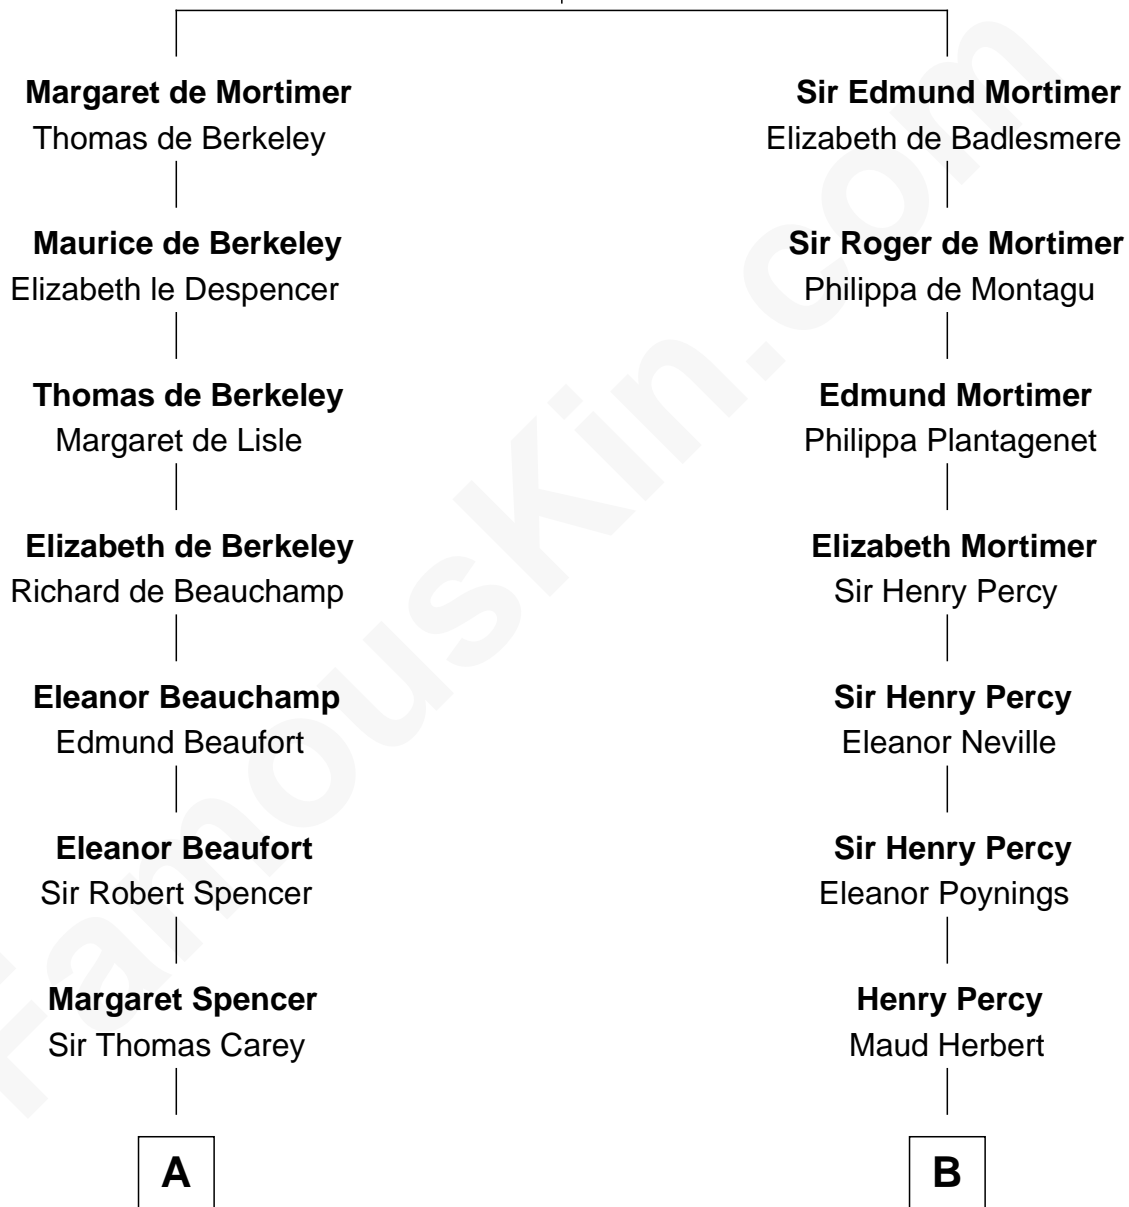

FamousKin.com Relationship Chart of

William C. C. Claiborne

1st Governor of Louisiana

16th cousin of

Daniel Carroll

Signer of the U.S. Constitution

Roger de Mortimer

Joan de Geneville

A

Sir William Carey

Mary Boleyn

Catherine Carey

Sir Francis Knollys

Anne Knollys

Sir Thomas West

Gov. John West

Anne - - - - -

Col. John West

Unity Croshaw

Ann West

Henry Fox

Ann Fox

Thomas Claiborne

Nathaniel Claiborne