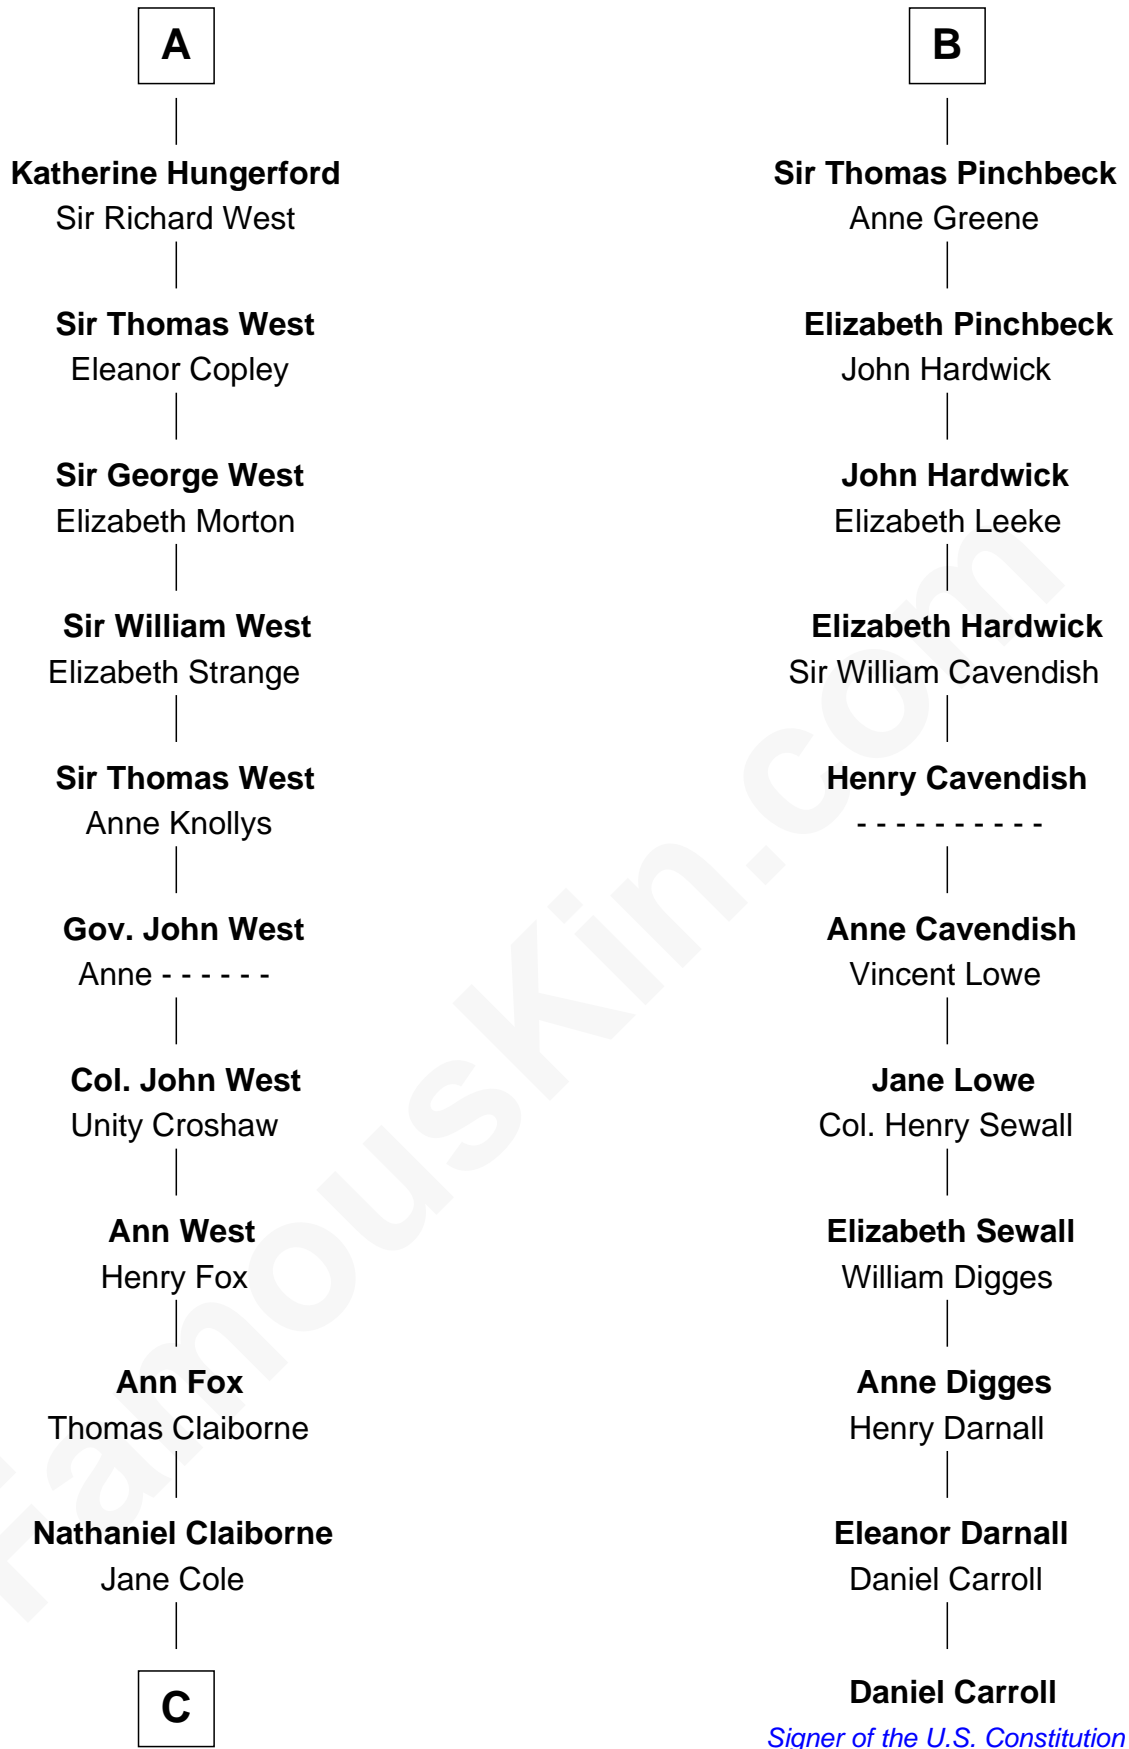

FamousKin.com Relationship Chart of

William C. C. Claiborne

1st Governor of Louisiana

17th cousin 1 time removed of

Daniel Carroll

Signer of the U.S. Constitution

C

William Claiborne

Mary Leigh

William C. C. Claiborne

1st Governor of Louisiana

FamousKin.com