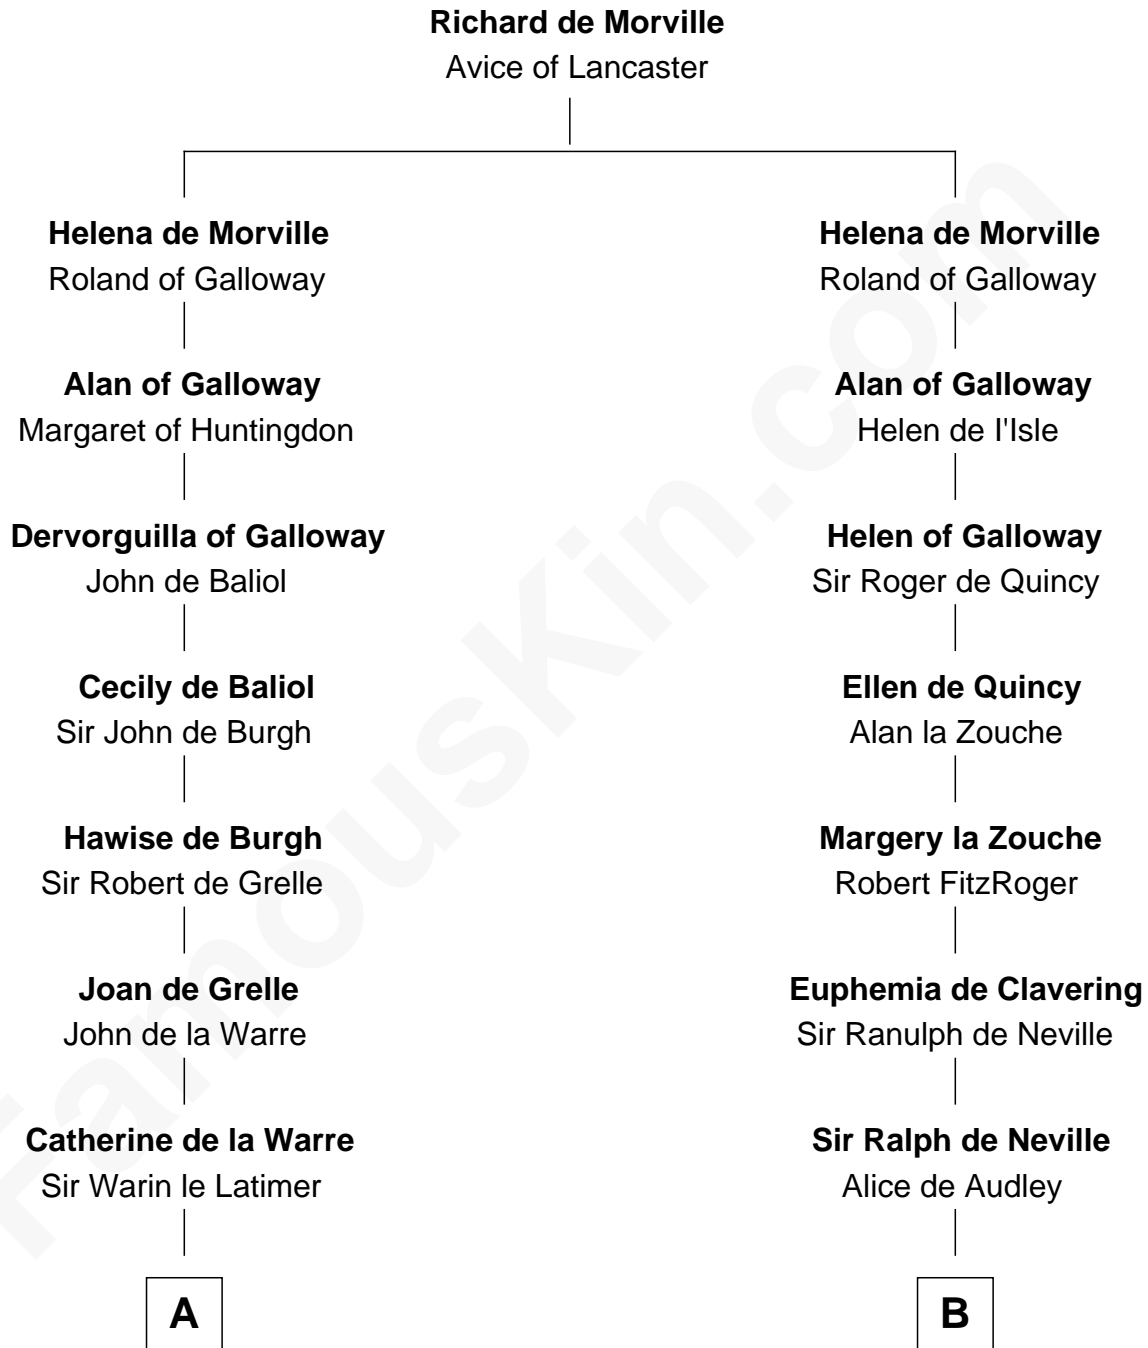

FamousKin.com
Relationship Chart of
William C. C. Claiborne
1st Governor of Louisiana

19th cousin 2 times removed of
Daniel Carroll
Signer of the U.S. Constitution

C

Thomas Claiborne

Sarah Fenn

Thomas Claiborne

Ann Fox

Nathaniel Claiborne

Jane Cole

William Claiborne

Mary Leigh

William C. C. Claiborne

1st Governor of Louisiana

D

Anne Digges

Henry Darnall

Eleanor Darnall

Daniel Carroll

Daniel Carroll

Signer of the U.S. Constitution

FamousKin.com