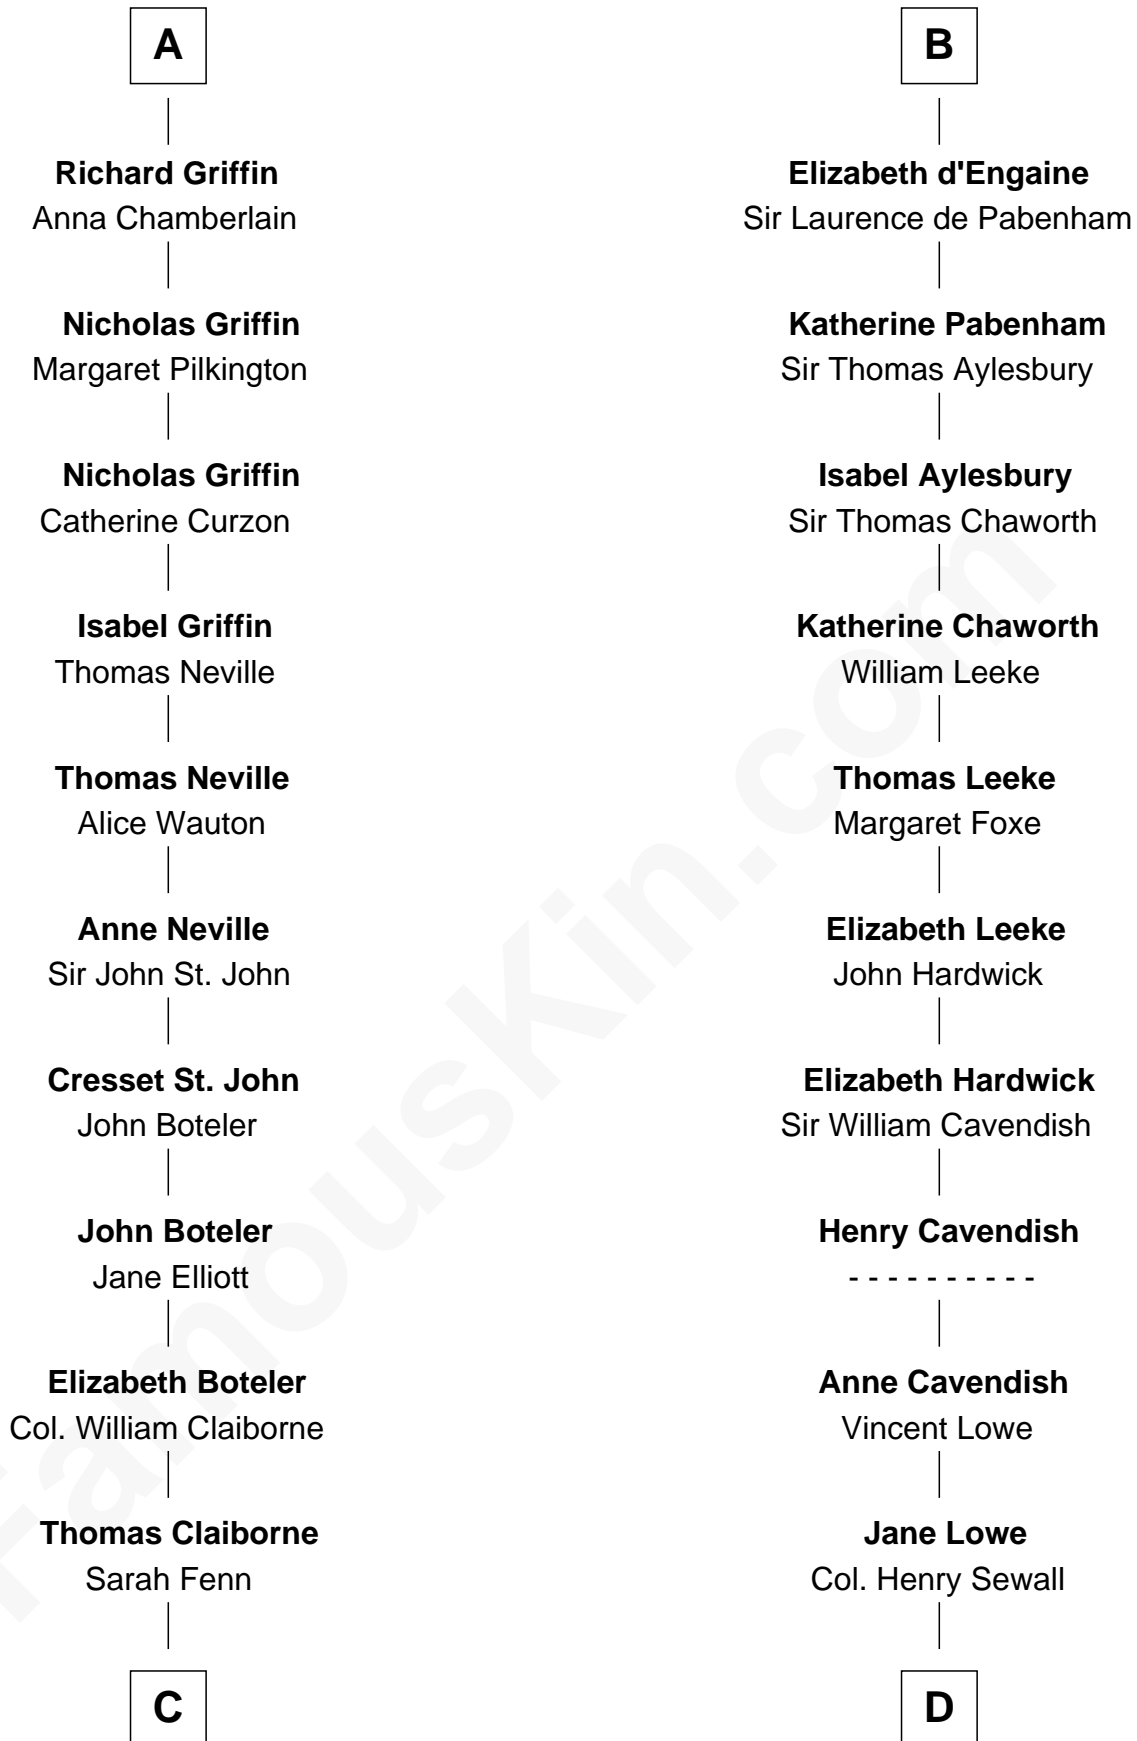

FamousKin.com Relationship Chart of

William C. C. Claiborne

1st Governor of Louisiana

20th cousin of

Daniel Carroll

Signer of the U.S. Constitution

C

Thomas Claiborne

Ann Fox

Nathaniel Claiborne

Jane Cole

William Claiborne

Mary Leigh

William C. C. Claiborne

1st Governor of Louisiana

D

Elizabeth Sewall

William Digges

Anne Digges

Henry Darnall

Eleanor Darnall

Daniel Carroll

Daniel Carroll

Signer of the U.S. Constitution