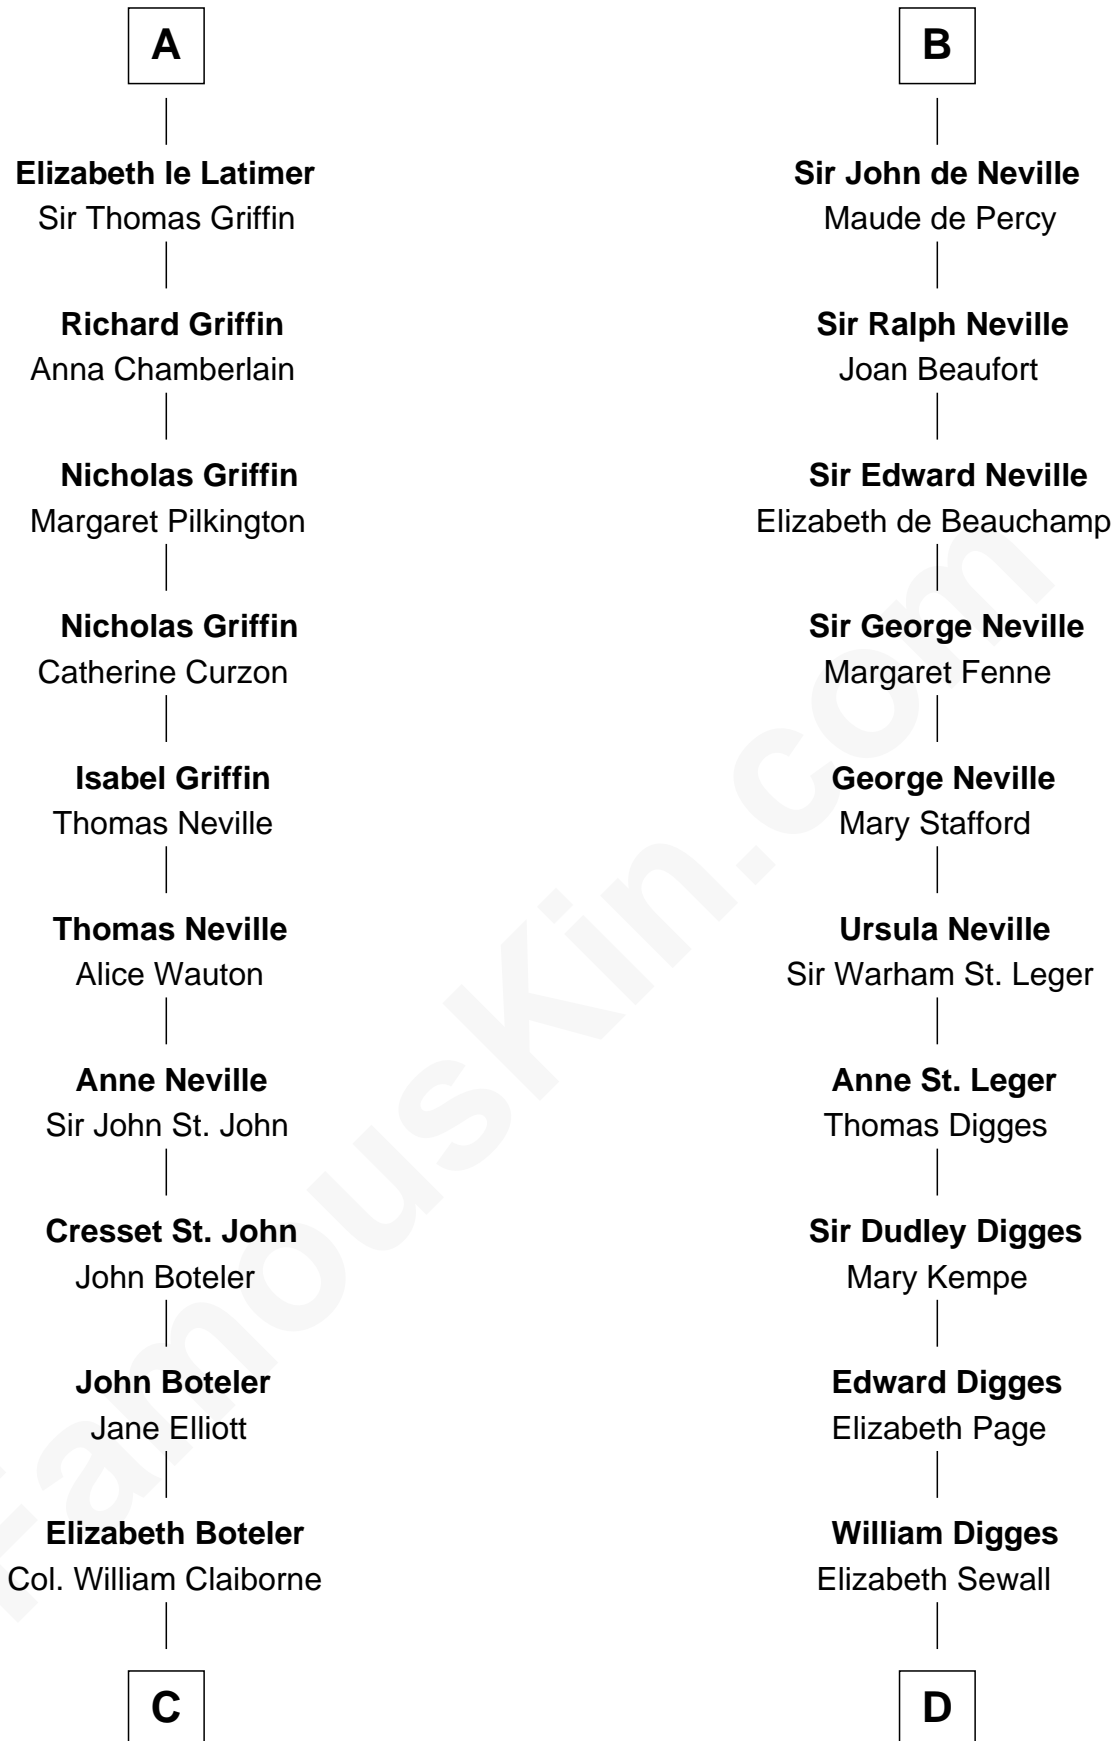

FamousKin.com
Relationship Chart of
William C. C. Claiborne
1st Governor of Louisiana

19th cousin 2 times removed of
Daniel Carroll
Signer of the U.S. Constitution

C

Thomas Claiborne

Sarah Fenn

Thomas Claiborne

Ann Fox

Nathaniel Claiborne

Jane Cole

William Claiborne

Mary Leigh

William C. C. Claiborne

1st Governor of Louisiana

D