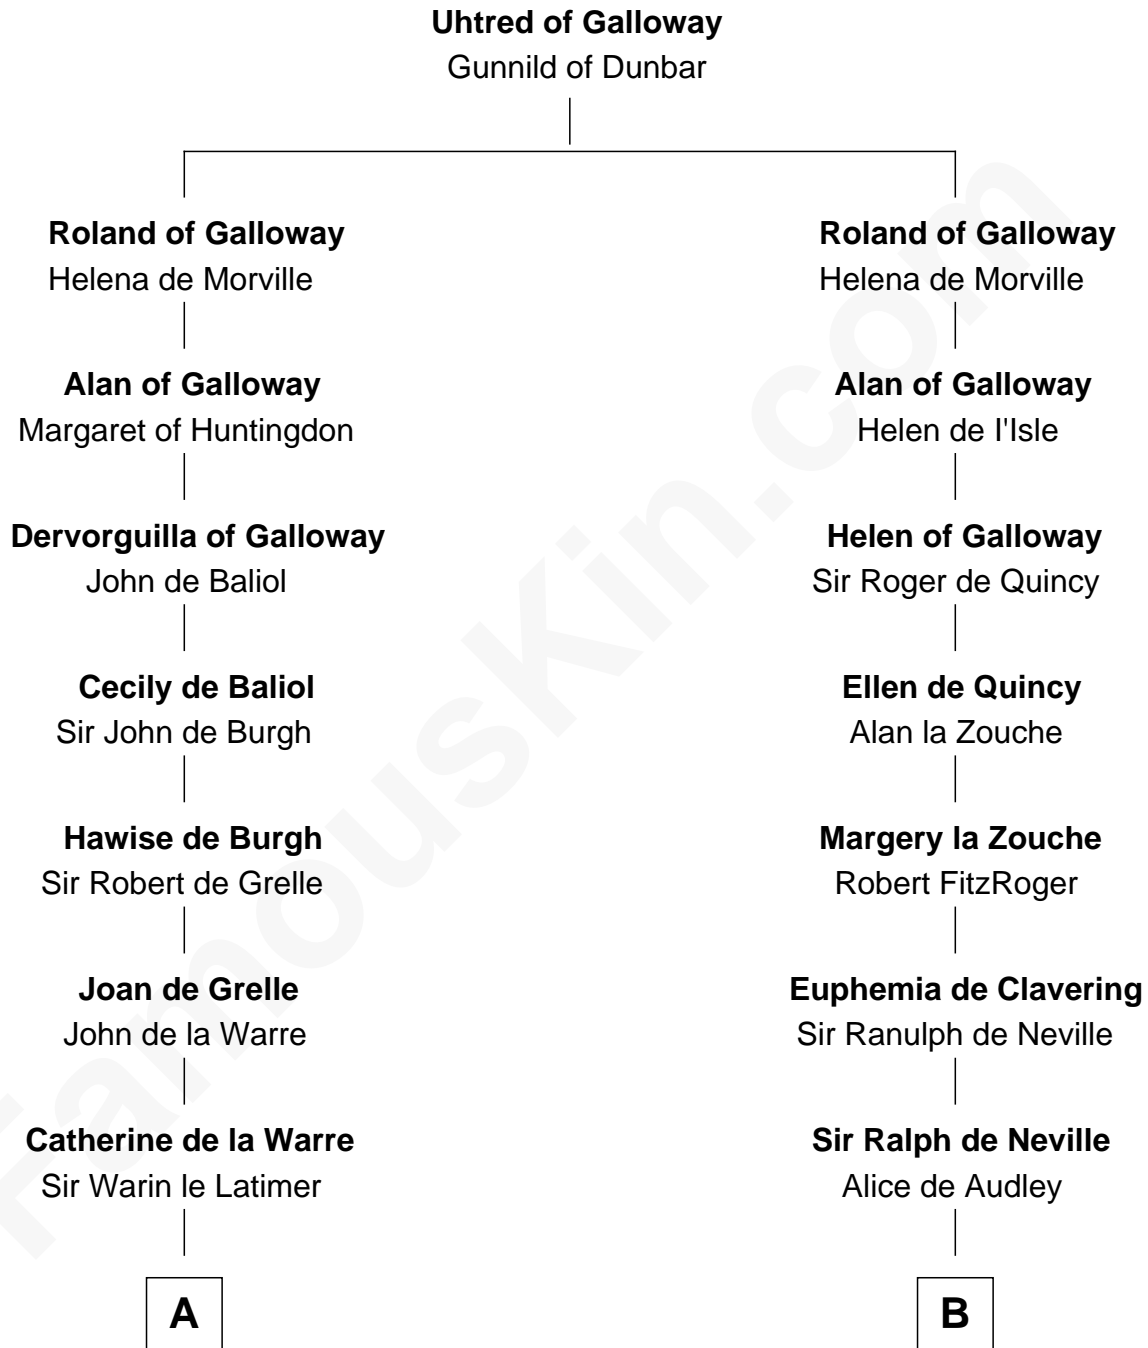

FamousKin.com
Relationship Chart of
William C. C. Claiborne
1st Governor of Louisiana

19th cousin 2 times removed of
Daniel Carroll
Signer of the U.S. Constitution

C

Thomas Claiborne

Sarah Fenn

Thomas Claiborne

Ann Fox

Nathaniel Claiborne

Jane Cole

William Claiborne

Mary Leigh

William C. C. Claiborne

1st Governor of Louisiana

D