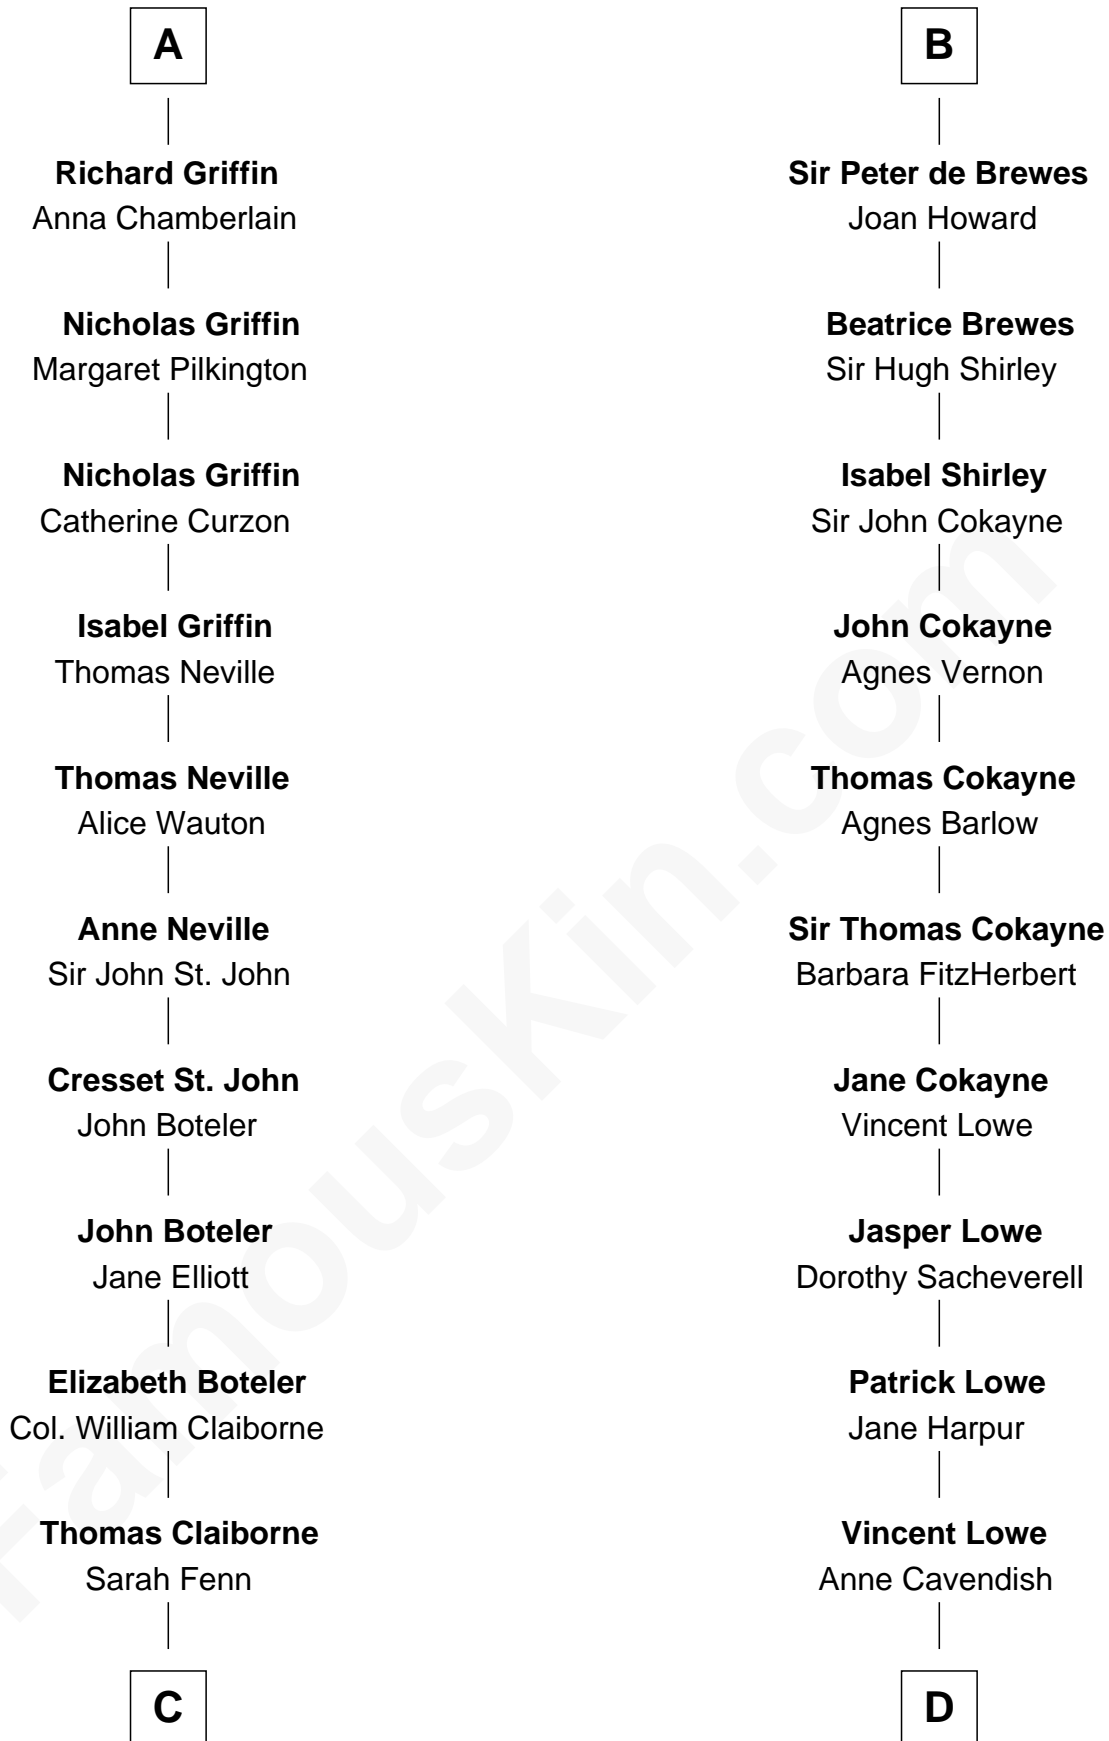

FamousKin.com Relationship Chart of

William C. C. Claiborne

1st Governor of Louisiana

20th cousin 1 time removed of

Daniel Carroll

Signer of the U.S. Constitution

David I, King of Scotland

Maud of Northumberland

C

Thomas Claiborne

Ann Fox

Nathaniel Claiborne

Jane Cole

William Claiborne

Mary Leigh

William C. C. Claiborne