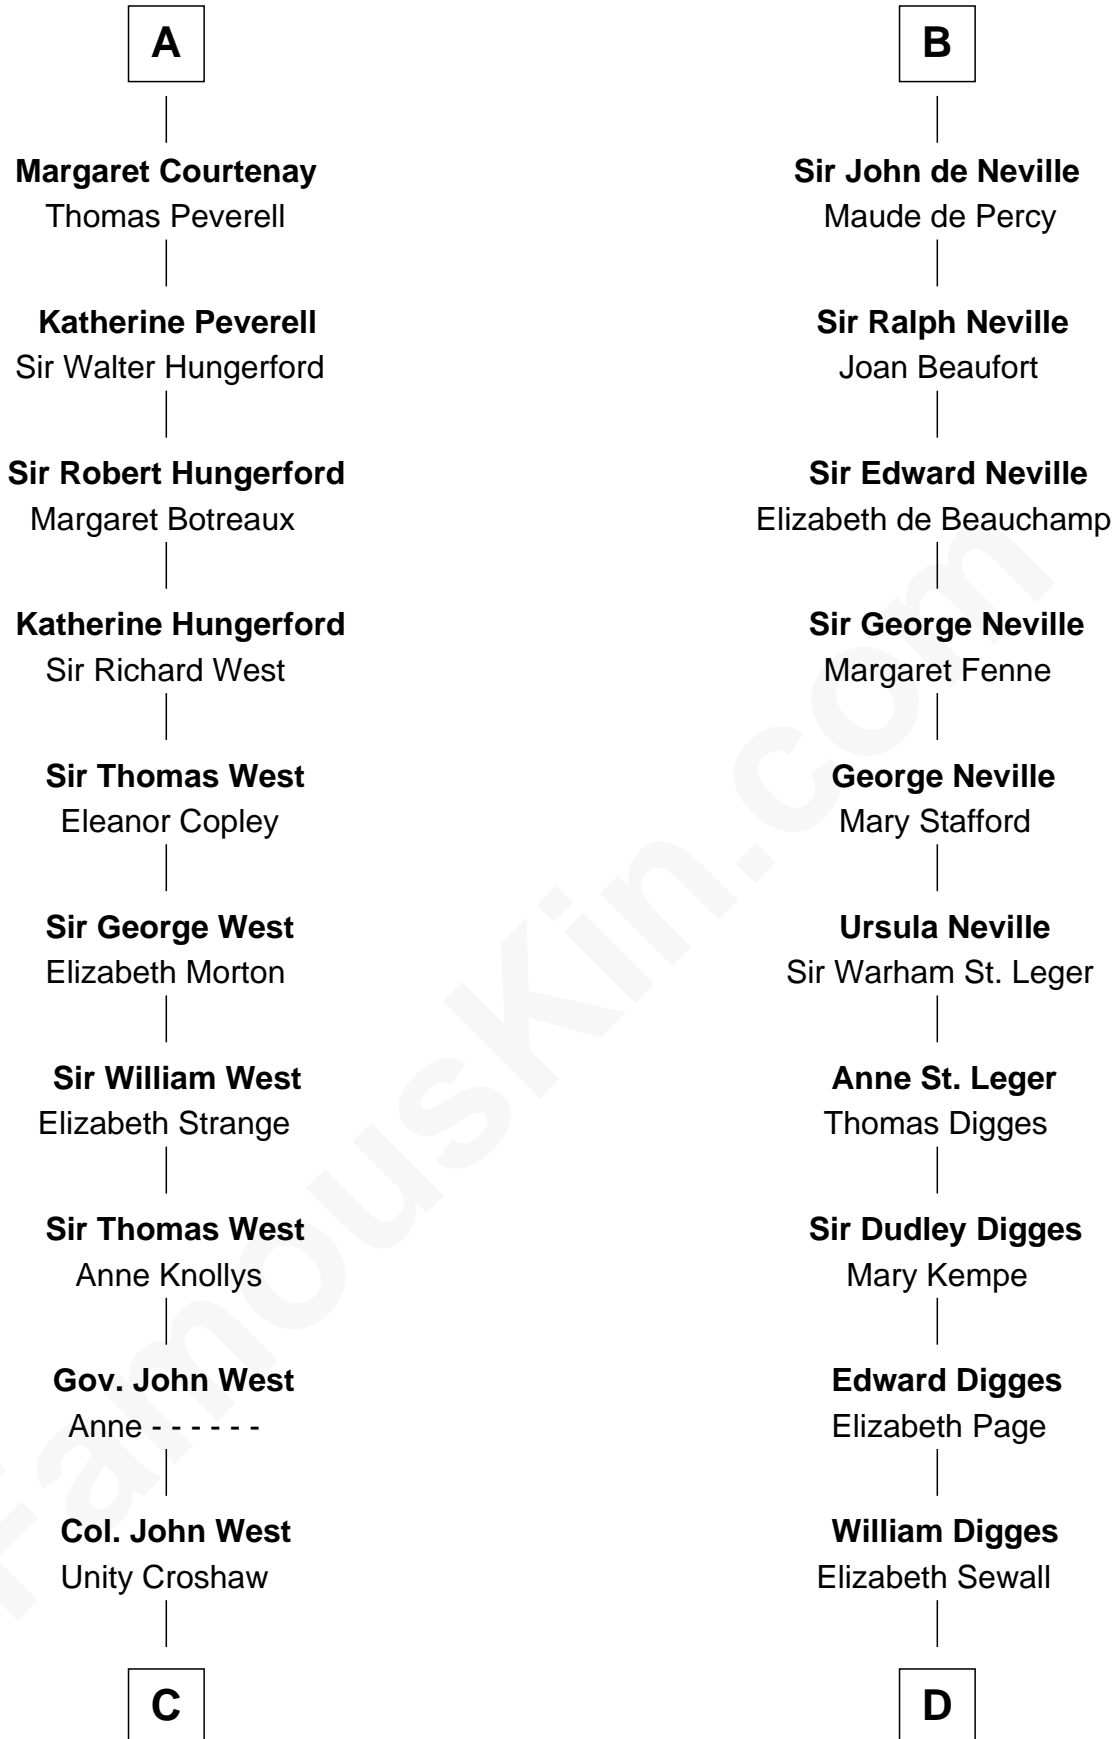

FamousKin.com
Relationship Chart of
William C. C. Claiborne
1st Governor of Louisiana

19th cousin 2 times removed of
Daniel Carroll
Signer of the U.S. Constitution

Hugh de Grantmesnil

C

Ann West
Henry Fox

Ann Fox
Thomas Claiborne

Nathaniel Claiborne
Jane Cole

William Claiborne
Mary Leigh

William C. C. Claiborne
1st Governor of Louisiana

D

Anne Digges
Henry Darnall

Eleanor Darnall
Daniel Carroll

Daniel Carroll
Signer of the U.S. Constitution