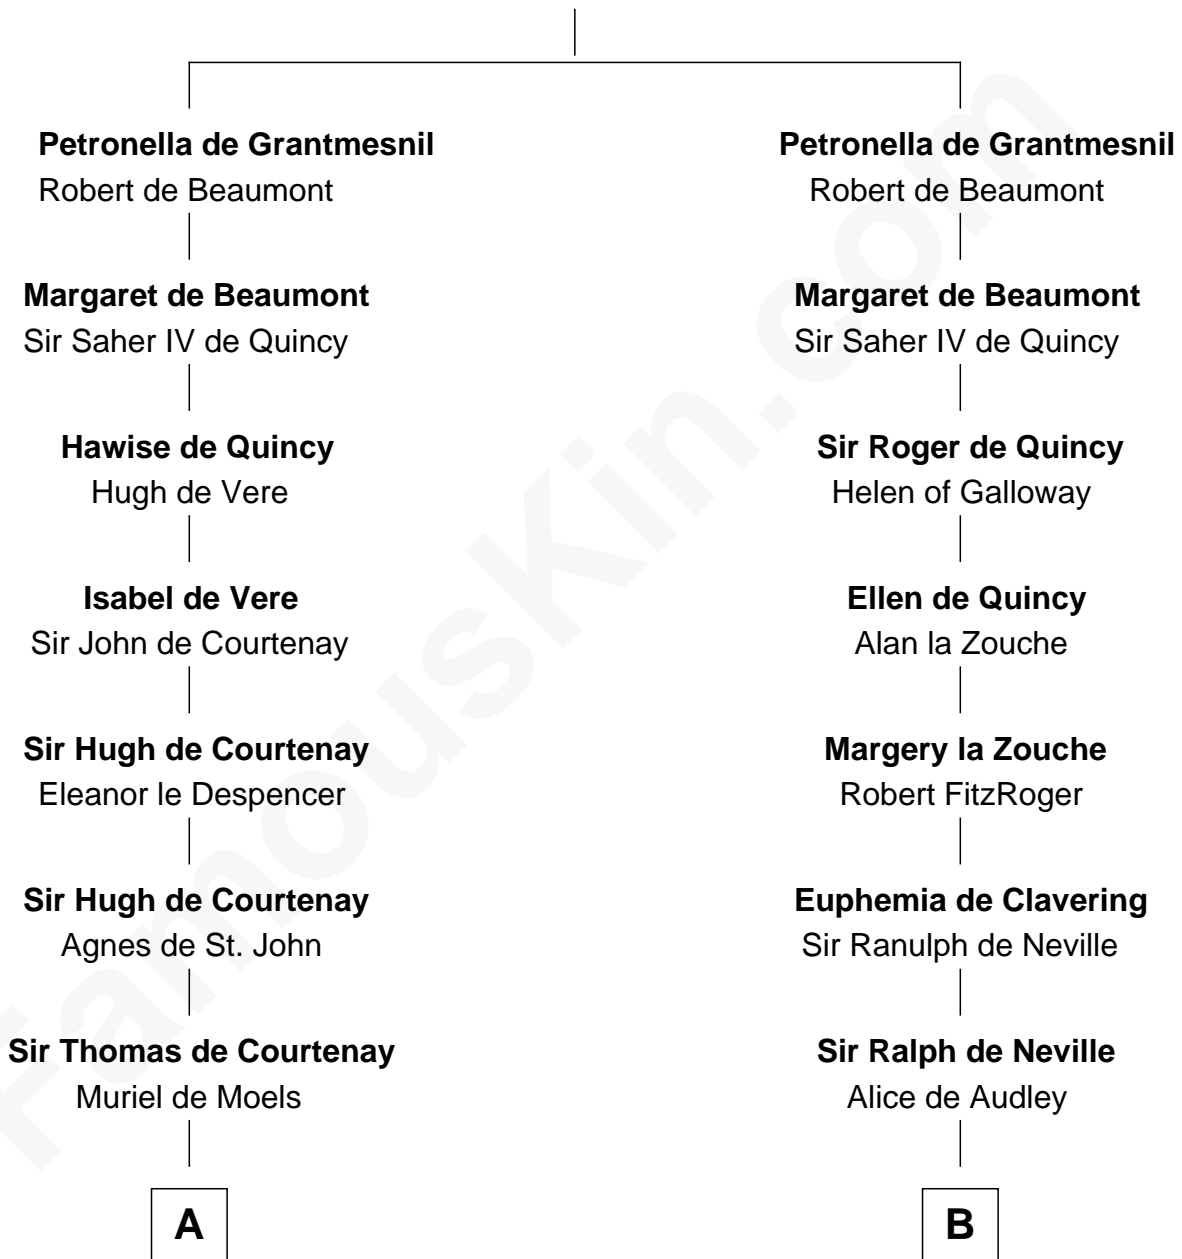

FamousKin.com
Relationship Chart of
William C. C. Claiborne
1st Governor of Louisiana

19th cousin 2 times removed of
Daniel Carroll
Signer of the U.S. Constitution

Hugh de Grantmesnil

C

Ann West
Henry Fox

Ann Fox
Thomas Claiborne

Nathaniel Claiborne
Jane Cole

William Claiborne
Mary Leigh

William C. C. Claiborne
1st Governor of Louisiana

D

Anne Digges
Henry Darnall

Eleanor Darnall
Daniel Carroll

Daniel Carroll
Signer of the U.S. Constitution