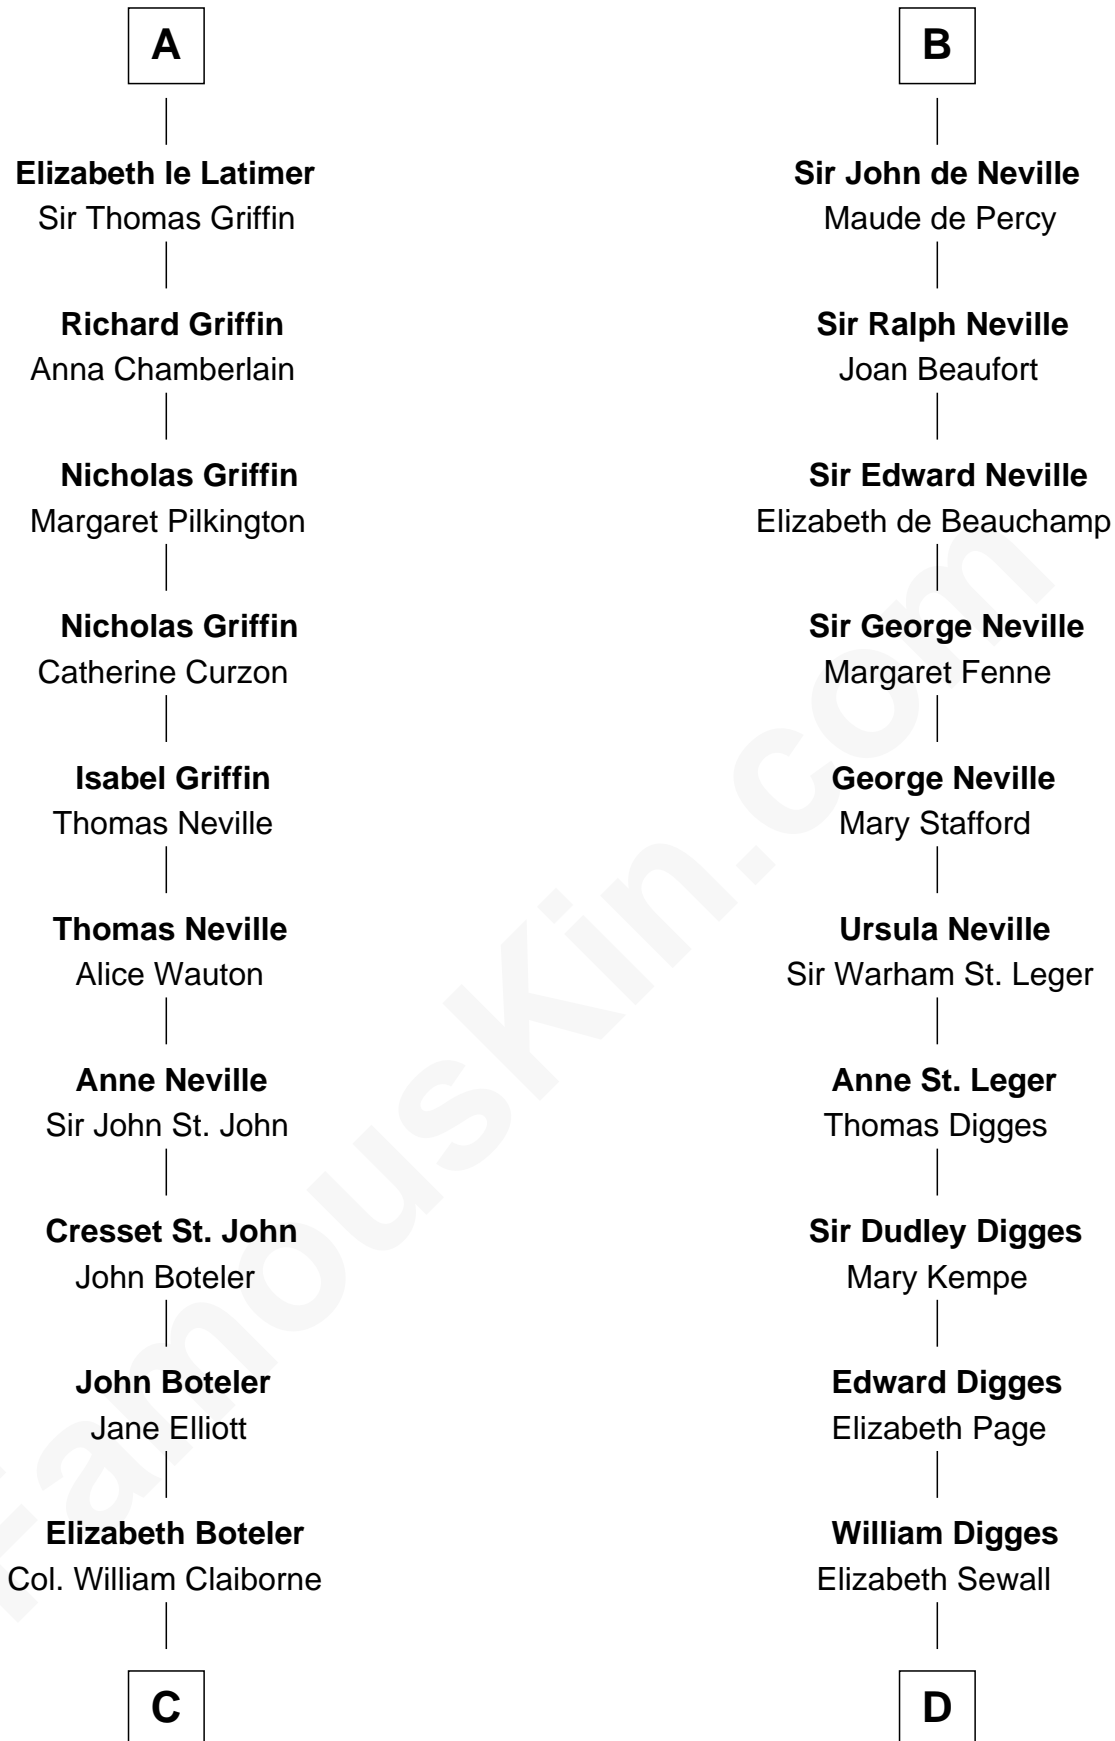

FamousKin.com
Relationship Chart of
William C. C. Claiborne
1st Governor of Louisiana

19th cousin 2 times removed of
Daniel Carroll
Signer of the U.S. Constitution

C

Thomas Claiborne

Sarah Fenn

Thomas Claiborne

Ann Fox

Nathaniel Claiborne

Jane Cole

William Claiborne

Mary Leigh

William C. C. Claiborne

1st Governor of Louisiana

D

Anne Digges

Henry Darnall

Eleanor Darnall

Daniel Carroll

Daniel Carroll

Signer of the U.S. Constitution