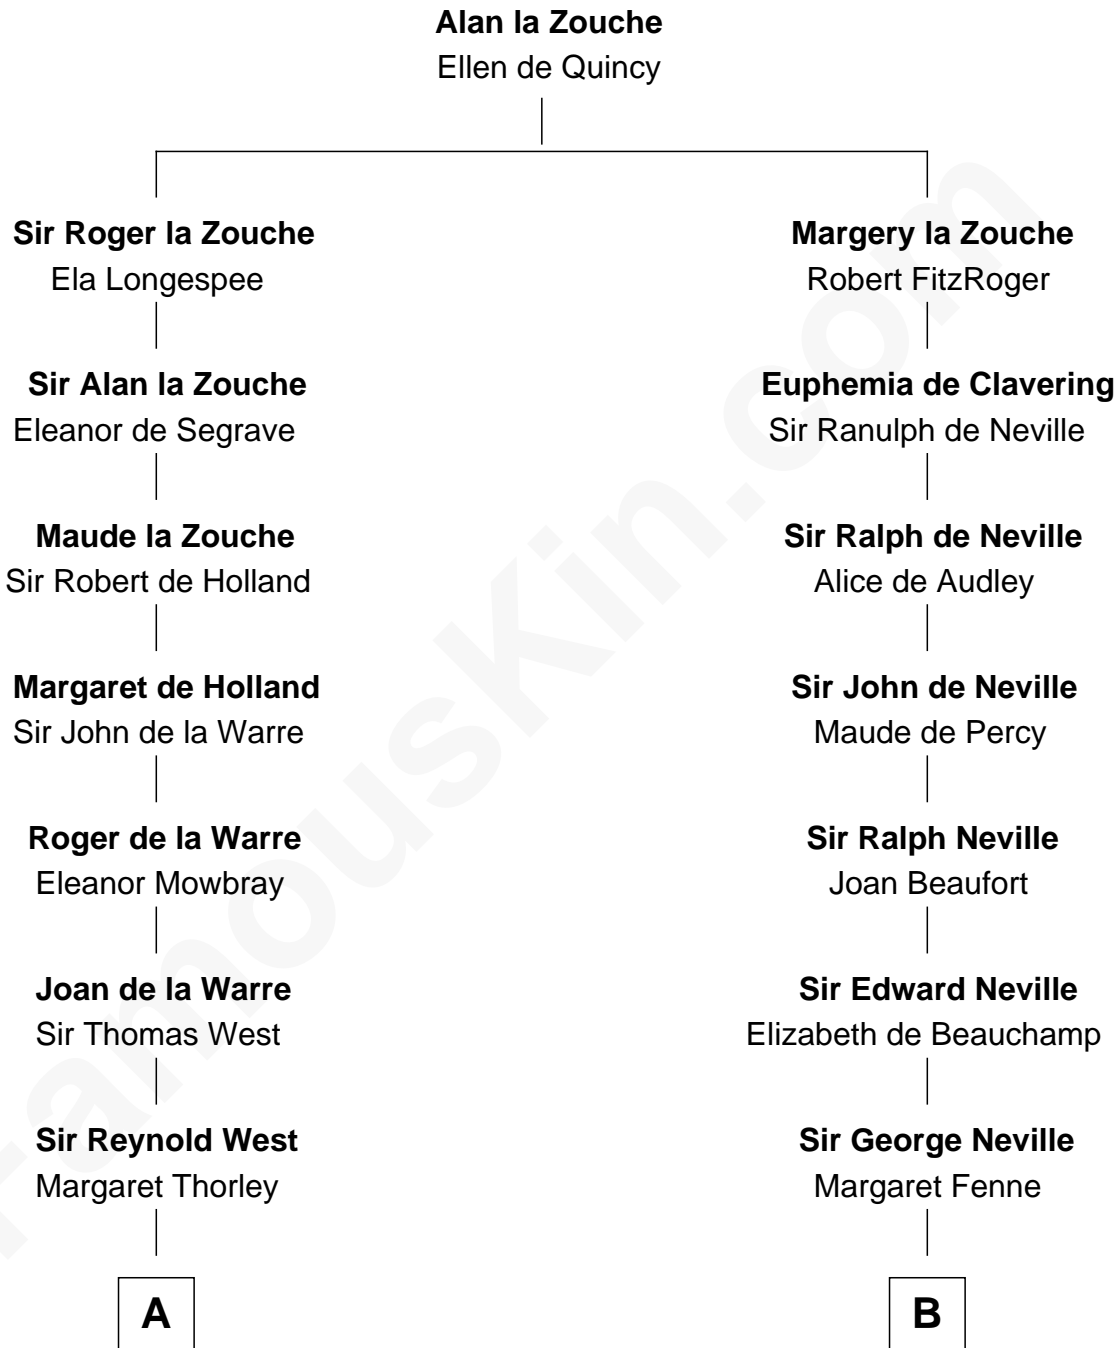

**FamousKin.com**  
**Relationship Chart of**  
**William C. C. Claiborne**  
*1st Governor of Louisiana*

**15th cousin 3 times removed of**  
**John Carroll**  
*Founder of Georgetown University*

**C**

William Claiborne

Mary Leigh

William C. C. Claiborne

*1st Governor of Louisiana*

FamousKin.com