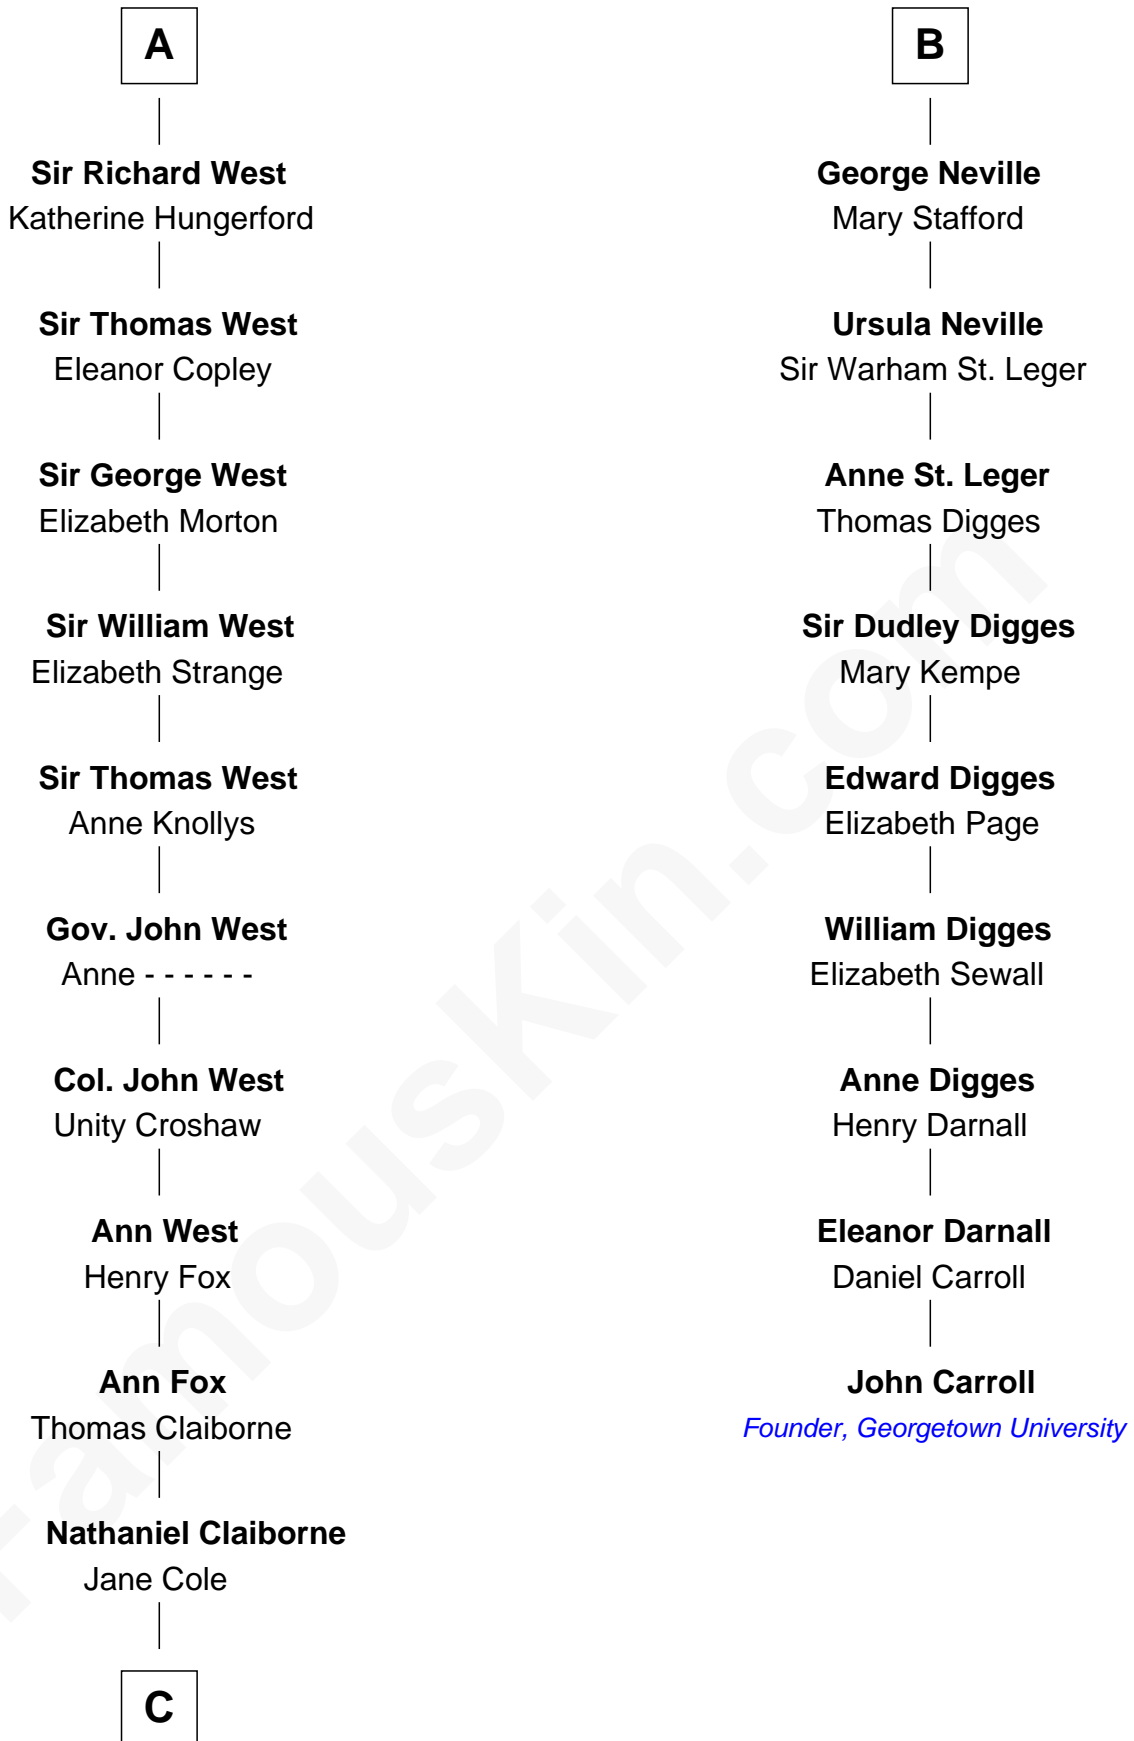

**FamousKin.com**  
**Relationship Chart of**  
**William C. C. Claiborne**  
*1st Governor of Louisiana*

**15th cousin 3 times removed of**  
**John Carroll**  
*Founder of Georgetown University*

**C**

William Claiborne

Mary Leigh

William C. C. Claiborne

*1st Governor of Louisiana*

FamousKin.com