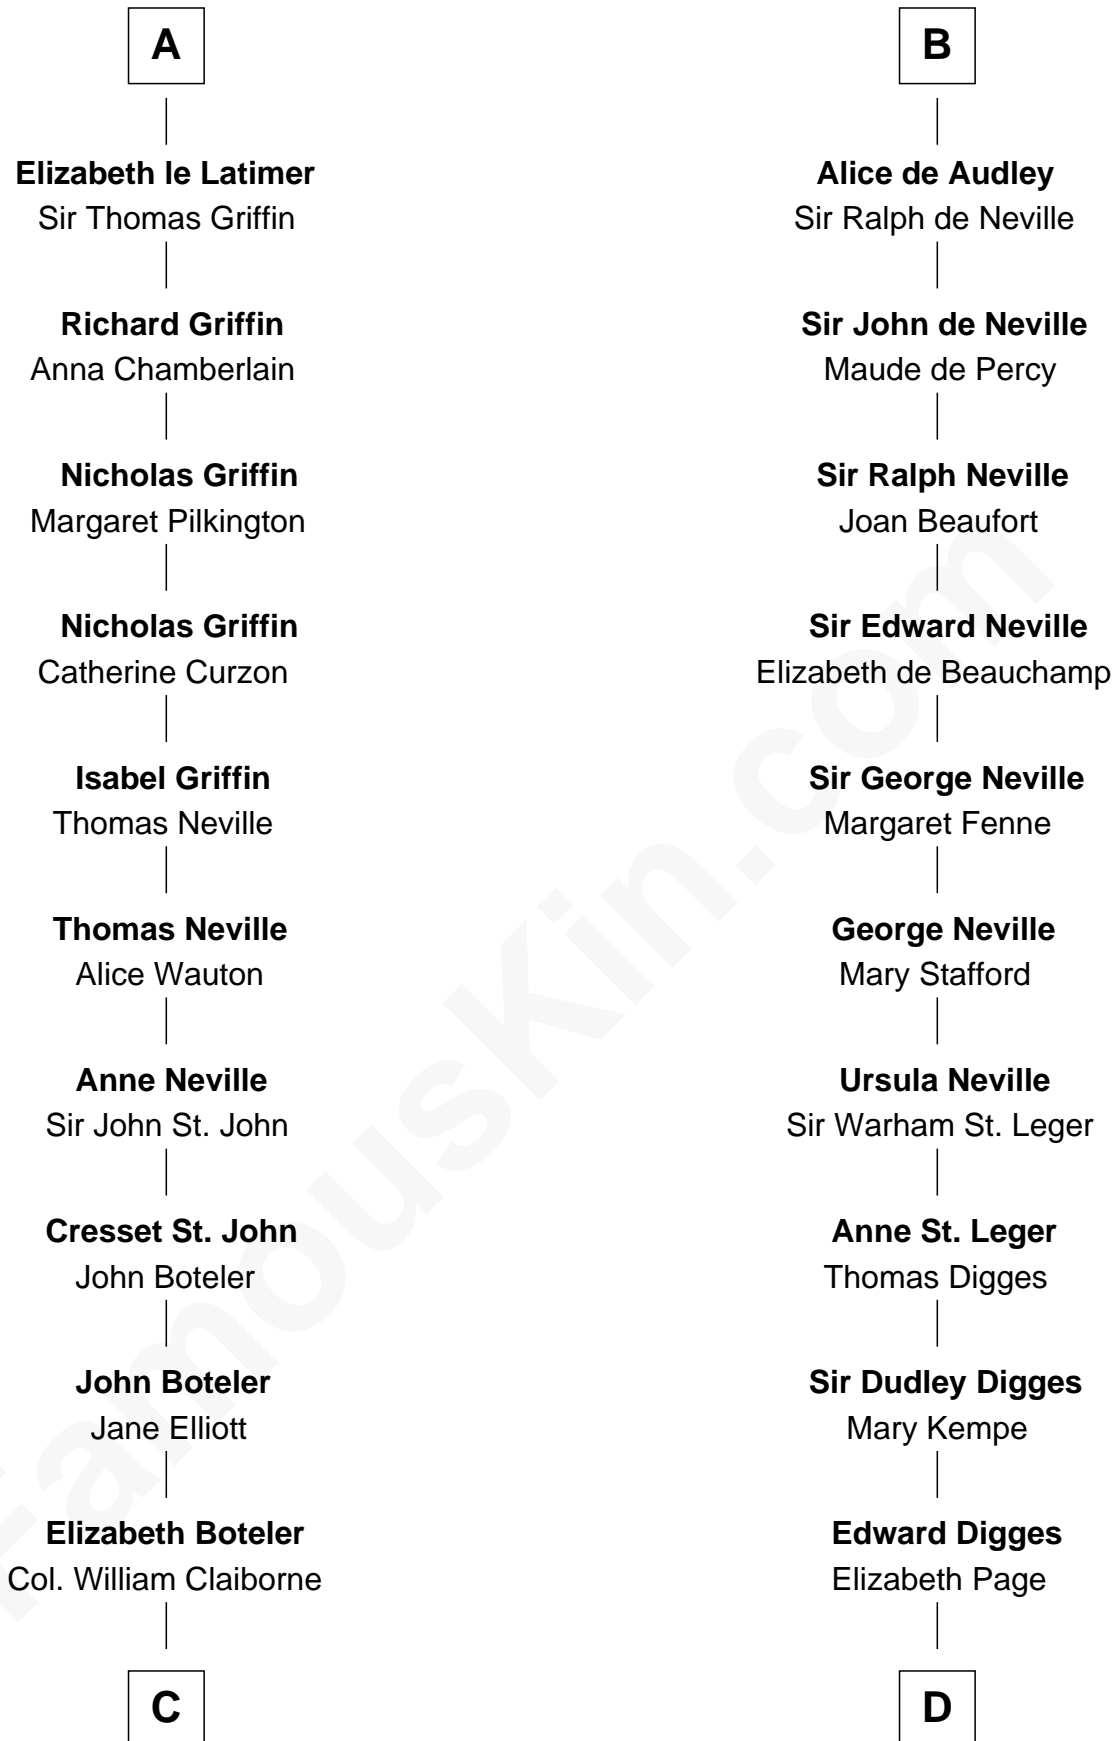

FamousKin.com Relationship Chart of

William C. C. Claiborne

1st Governor of Louisiana

20th cousin 1 time removed of

John Carroll

Founder of Georgetown University

C

Thomas Claiborne

Sarah Fenn

Thomas Claiborne

Ann Fox

Nathaniel Claiborne

Jane Cole

William Claiborne

Mary Leigh

William C. C. Claiborne