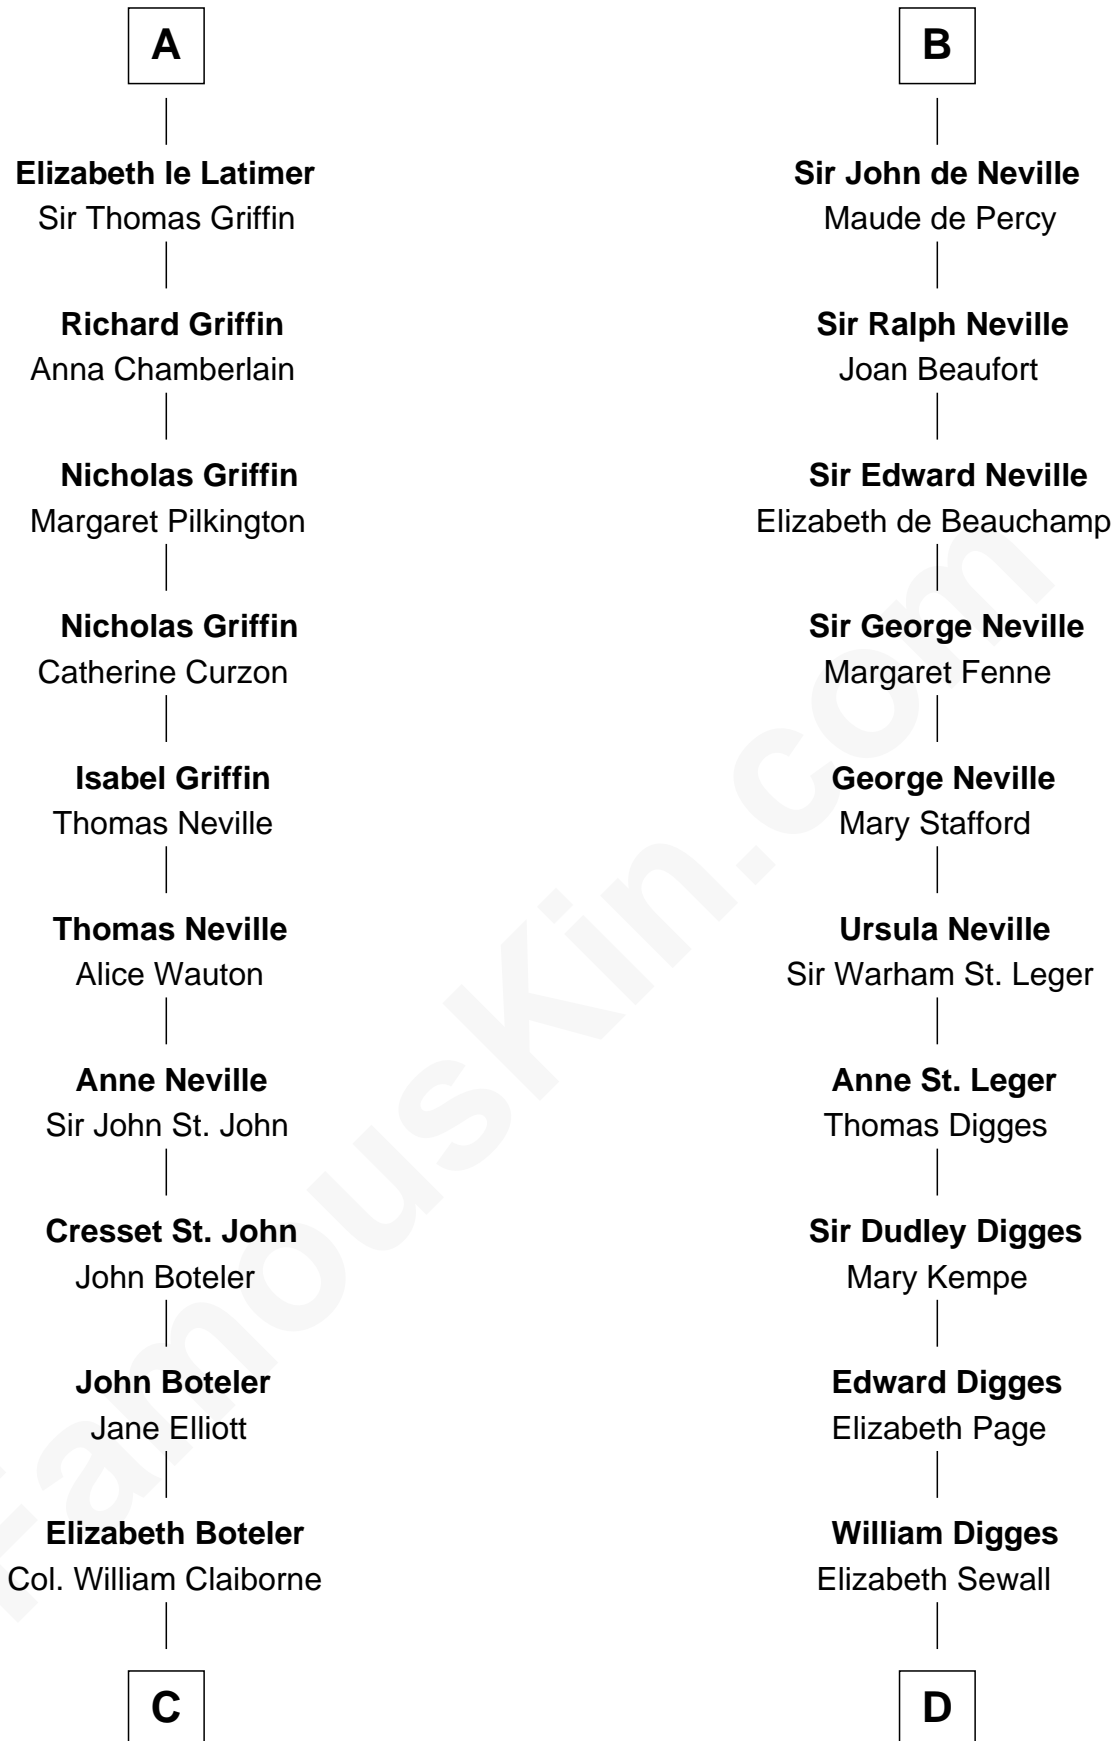

FamousKin.com
Relationship Chart of
William C. C. Claiborne
1st Governor of Louisiana

19th cousin 2 times removed of
John Carroll
Founder of Georgetown University

Gilbert Fitzgilbert de Clare
 Isabel de Beaumont

C

Thomas Claiborne

Sarah Fenn

Thomas Claiborne

Ann Fox

Nathaniel Claiborne

Jane Cole

William Claiborne