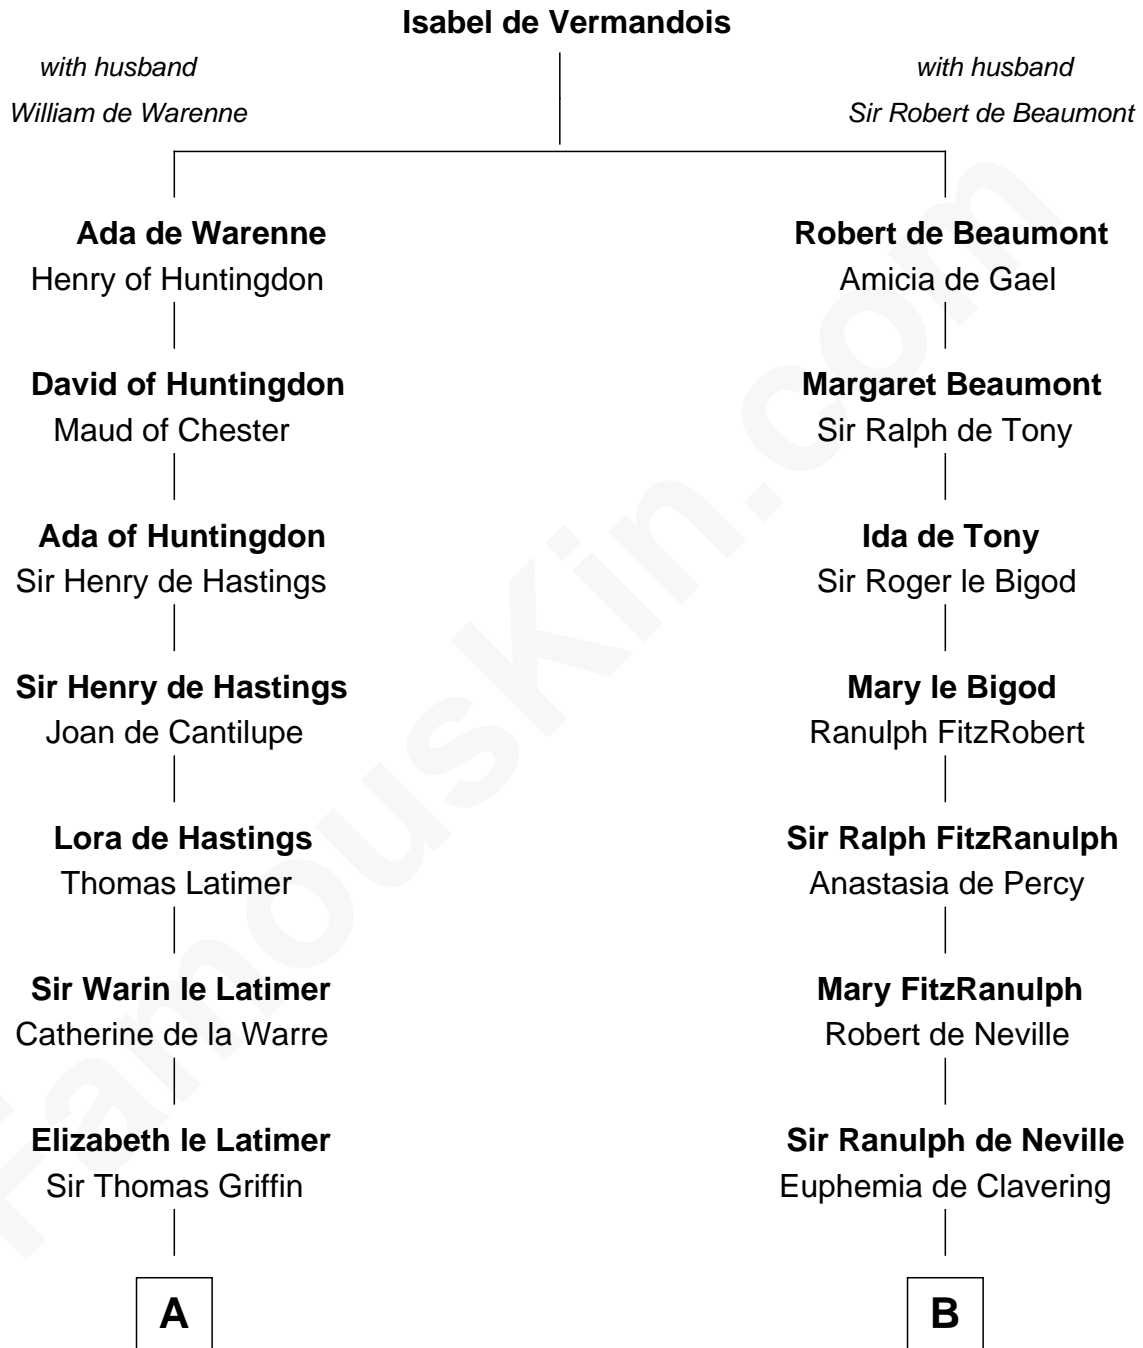

**FamousKin.com**  
**Relationship Chart of**  
**William C. C. Claiborne**  
*1st Governor of Louisiana*

**20th cousin of**  
**John Carroll**  
*Founder of Georgetown University*

**C**

**Thomas Claiborne**

Ann Fox

**Nathaniel Claiborne**

Jane Cole

**William Claiborne**

Mary Leigh

**William C. C. Claiborne**

*1st Governor of Louisiana*

**D**

**William Digges**

Elizabeth Sewall

**Anne Digges**

Henry Darnall

**Eleanor Darnall**

Daniel Carroll

**John Carroll**

*Founder, Georgetown University*