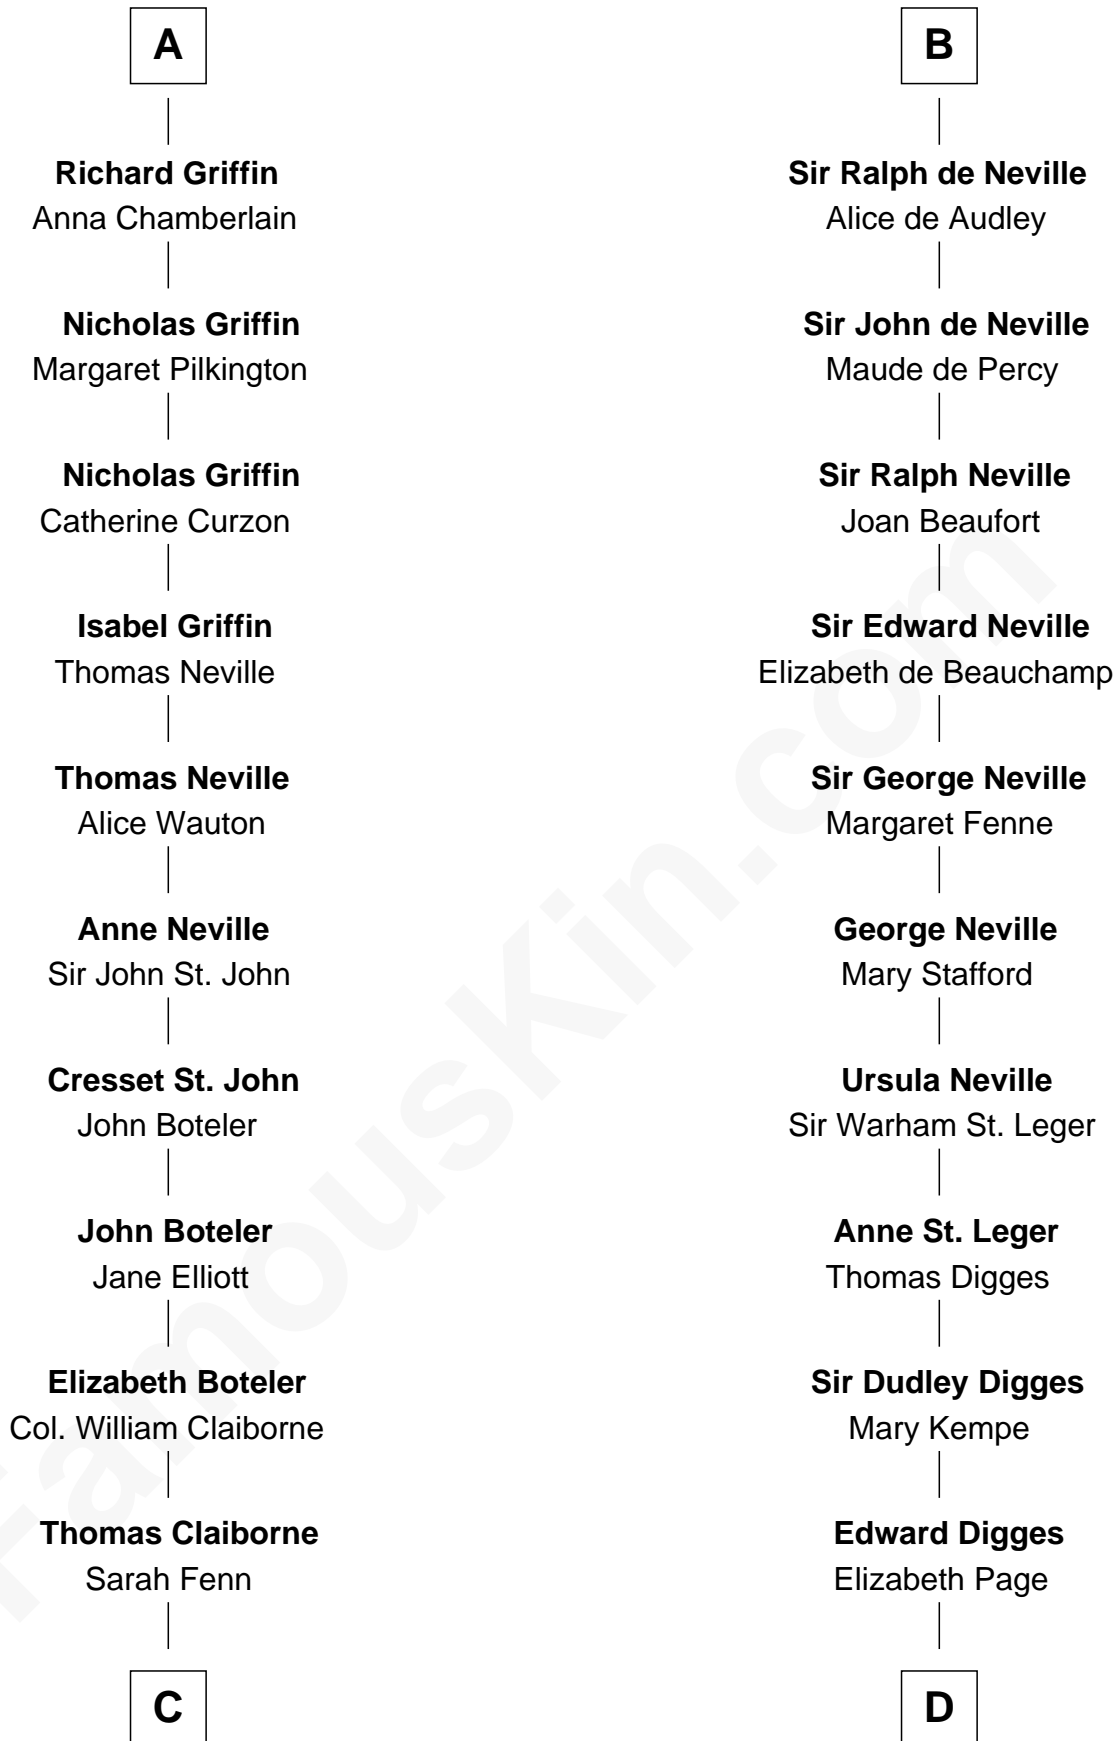

**FamousKin.com**  
**Relationship Chart of**  
**William C. C. Claiborne**  
*1st Governor of Louisiana*

**20th cousin of**  
**John Carroll**  
*Founder of Georgetown University*

**C**

**Thomas Claiborne**

Ann Fox

**Nathaniel Claiborne**

Jane Cole

**William Claiborne**

Mary Leigh

**William C. C. Claiborne**

*1st Governor of Louisiana*

**D**

**William Digges**

Elizabeth Sewall

**Anne Digges**

Henry Darnall

**Eleanor Darnall**

Daniel Carroll

**John Carroll**

*Founder, Georgetown University*