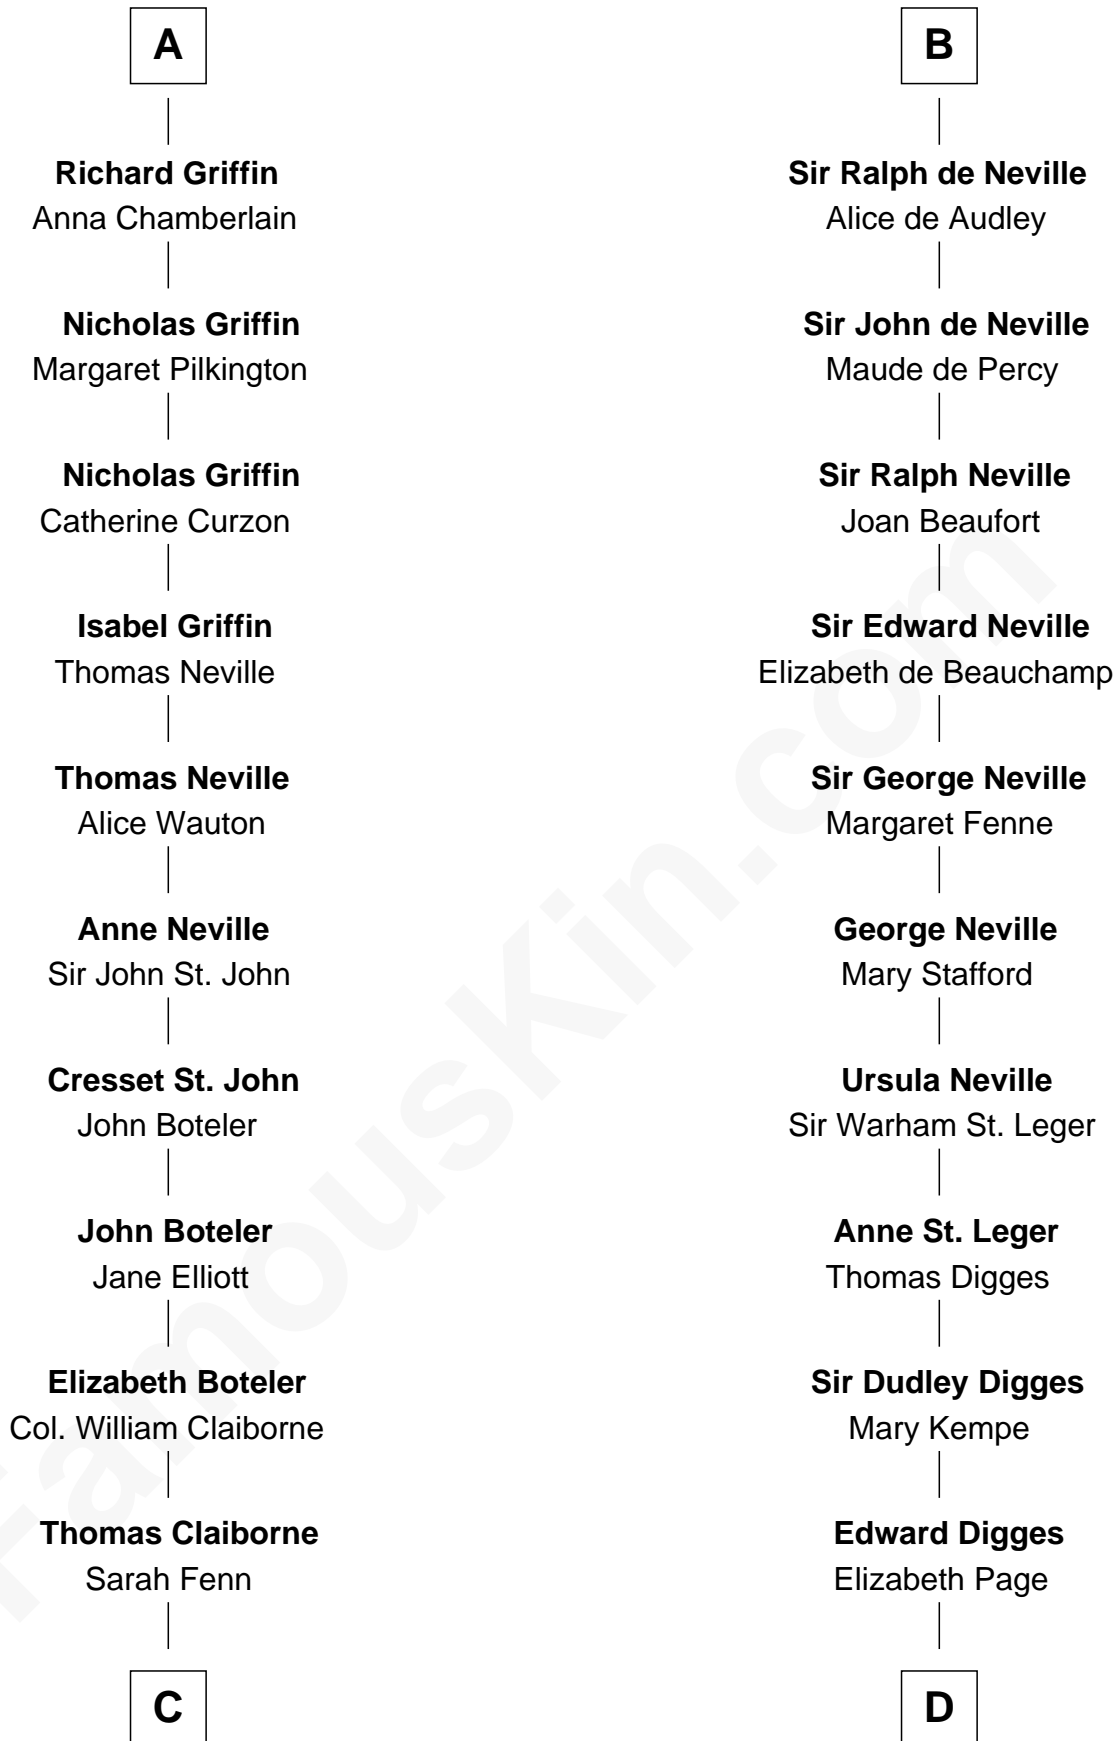

# FamousKin.com Relationship Chart of

**William C. C. Claiborne**

*1st Governor of Louisiana*

20th cousin of

**John Carroll**

*Founder of Georgetown University*

**C**

**Thomas Claiborne**

Ann Fox

**Nathaniel Claiborne**

Jane Cole

**William Claiborne**

Mary Leigh

**William C. C. Claiborne**

*1st Governor of Louisiana*

**D**

**William Digges**

Elizabeth Sewall

**Anne Digges**

Henry Darnall

**Eleanor Darnall**

Daniel Carroll

**John Carroll**

*Founder, Georgetown University*