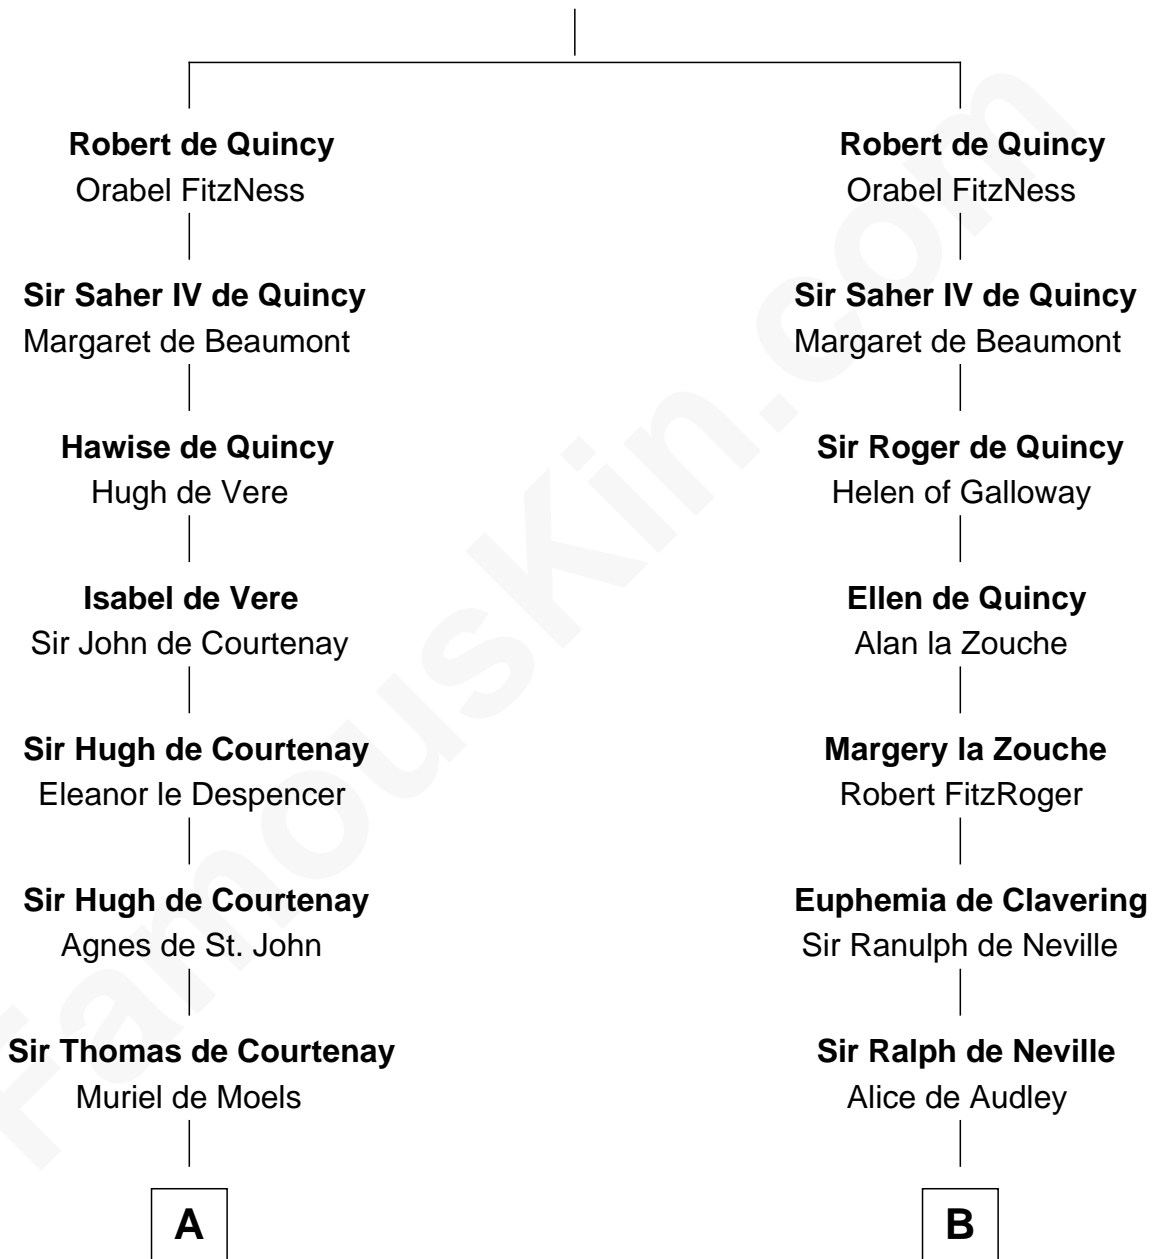

FamousKin.com
Relationship Chart of
William C. C. Claiborne
1st Governor of Louisiana

19th cousin 2 times removed of
John Carroll
Founder of Georgetown University

Saher I de Quincy
 Maud de St. Liz

C

Ann West
Henry Fox

Ann Fox
Thomas Claiborne

Nathaniel Claiborne
Jane Cole

William Claiborne
Mary Leigh

William C. C. Claiborne
1st Governor of Louisiana

D

Anne Digges
Henry Darnall

Eleanor Darnall
Daniel Carroll

John Carroll
Founder, Georgetown University