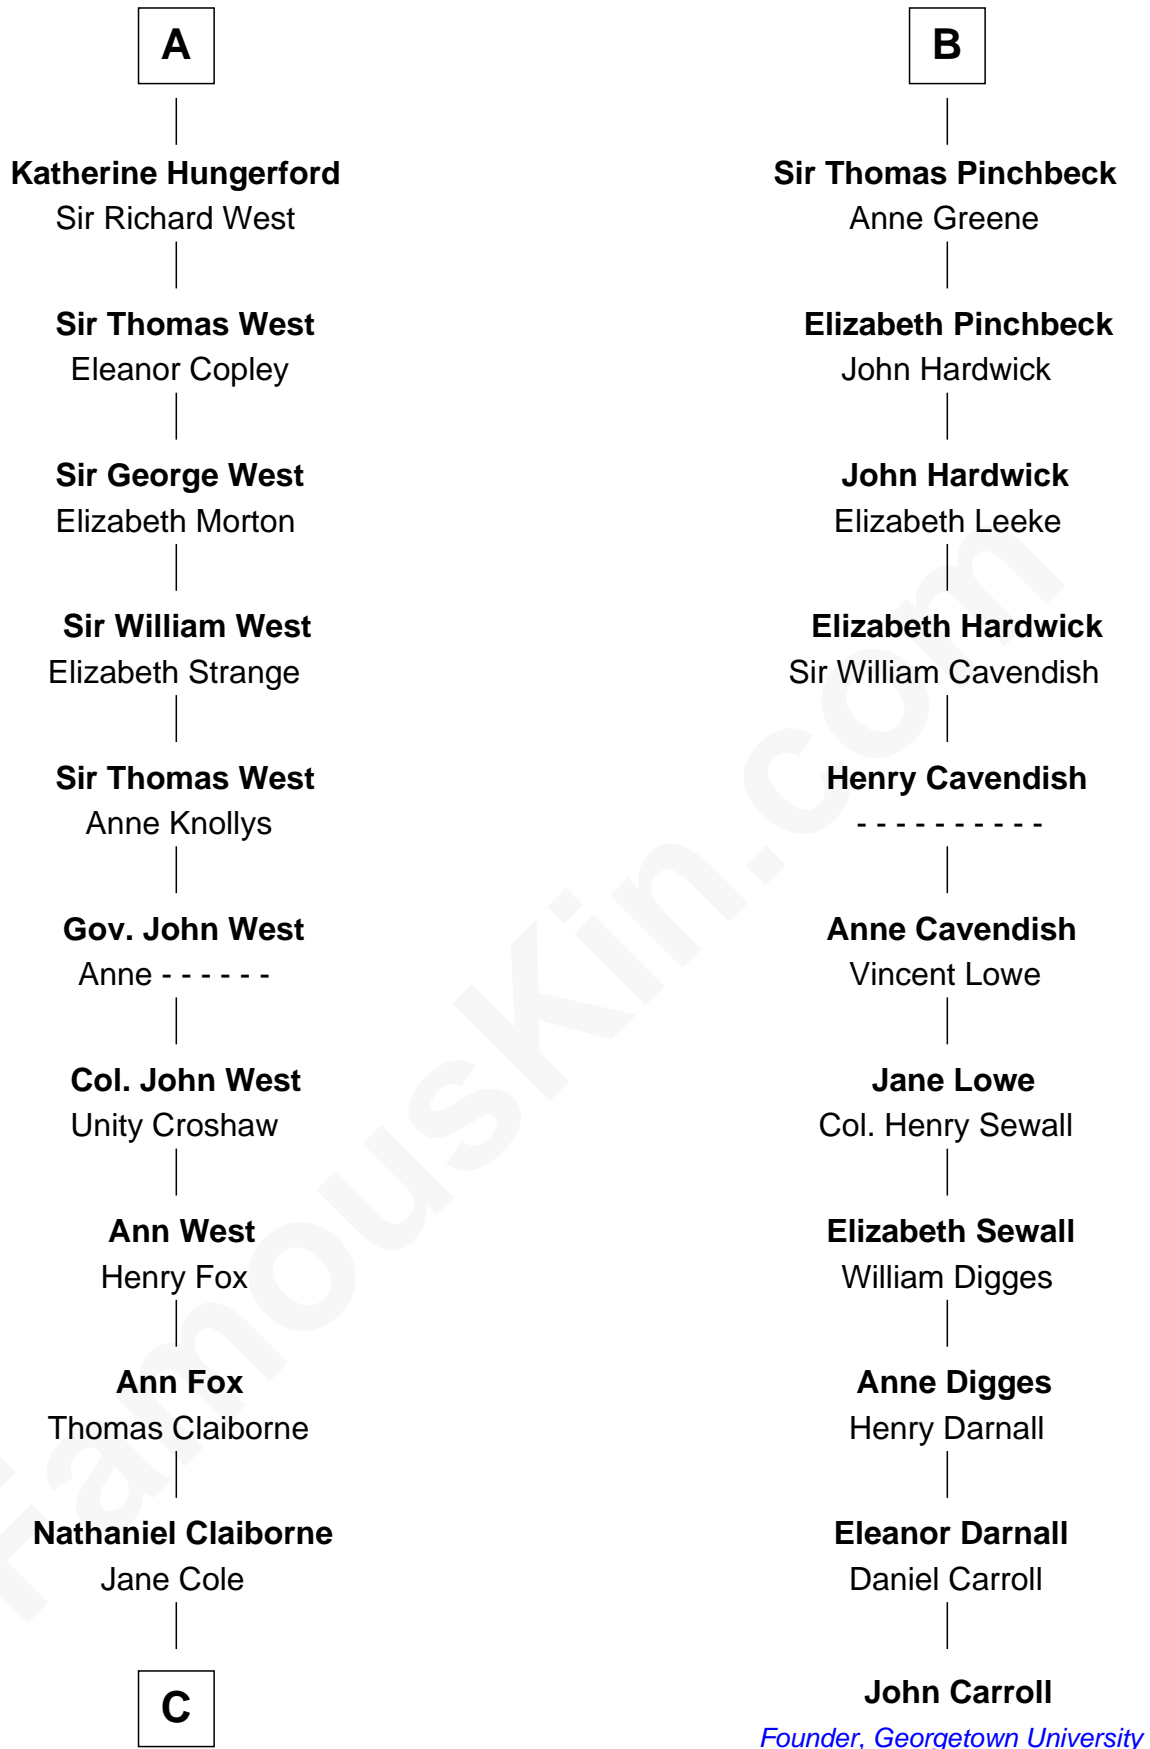

FamousKin.com Relationship Chart of

William C. C. Claiborne

1st Governor of Louisiana

17th cousin 1 time removed of

John Carroll

Founder of Georgetown University

C

William Claiborne

Mary Leigh

William C. C. Claiborne

1st Governor of Louisiana

FamousKin.com