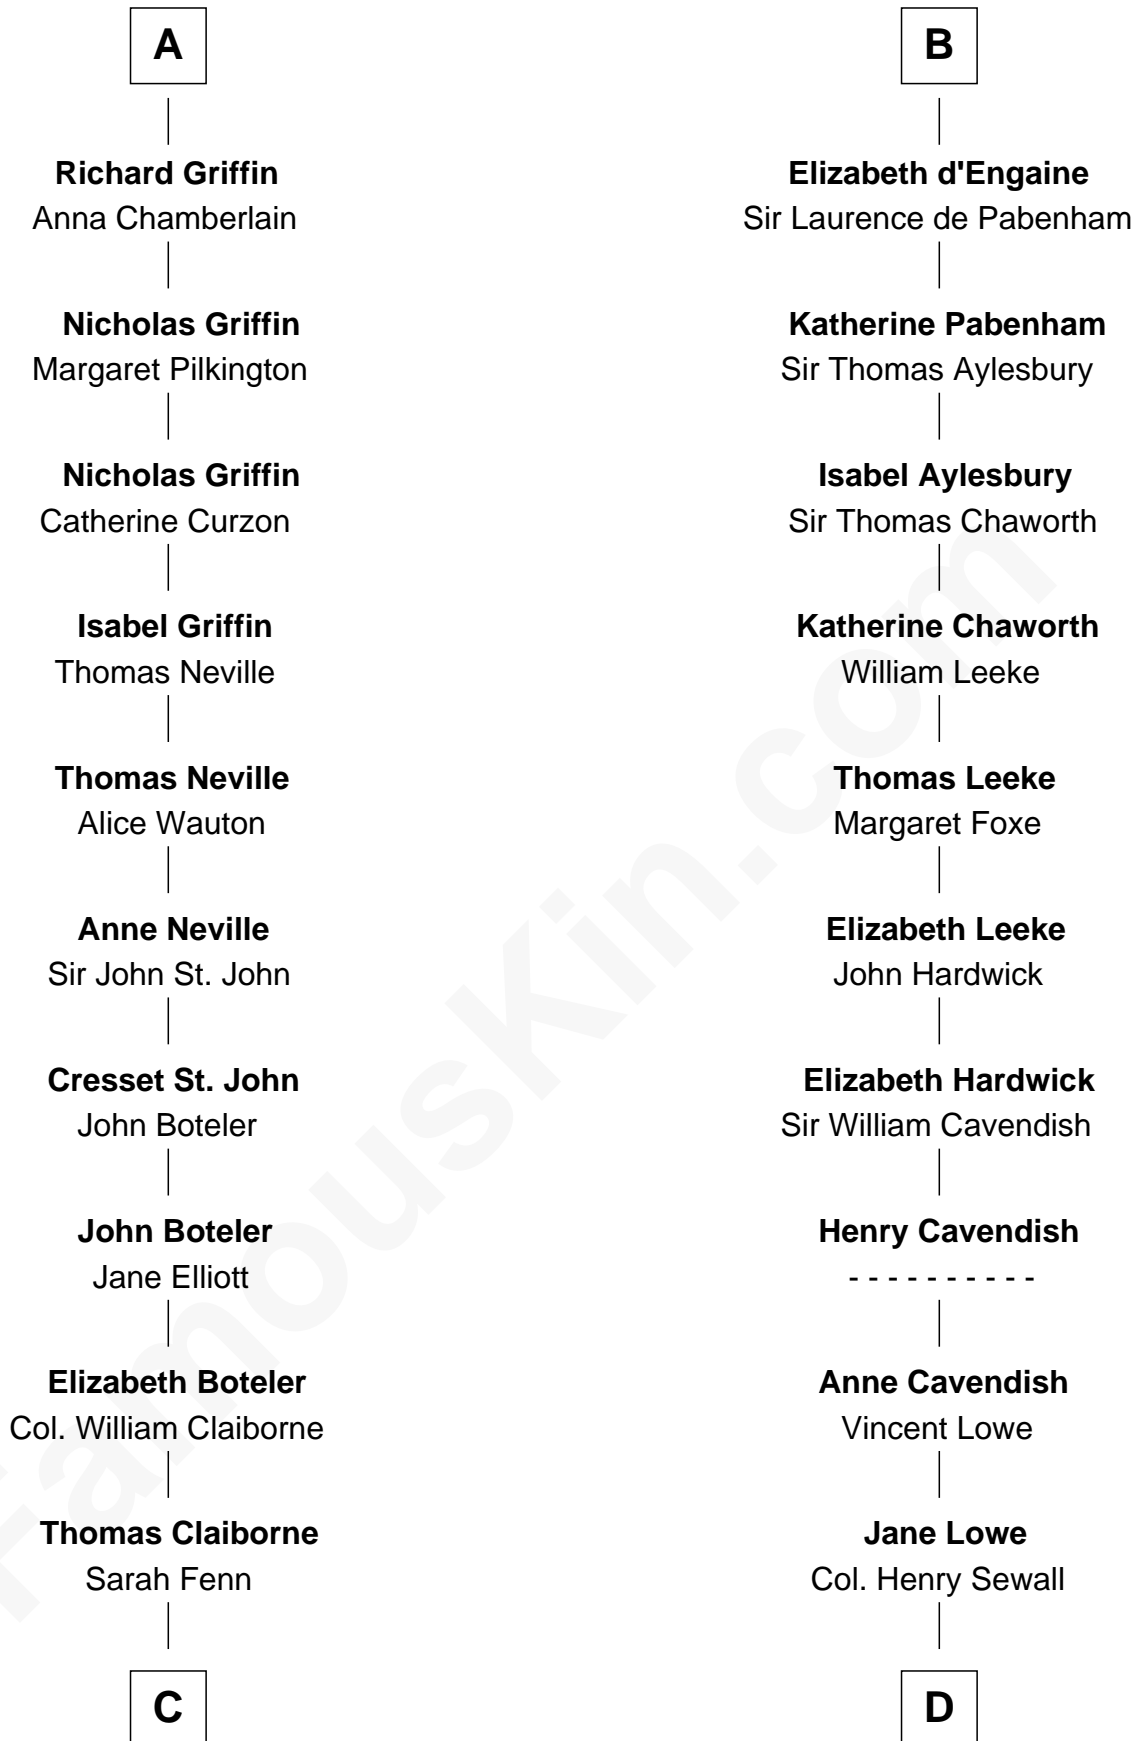

FamousKin.com Relationship Chart of

William C. C. Claiborne

1st Governor of Louisiana

20th cousin of

John Carroll

Founder of Georgetown University

C

Thomas Claiborne

Ann Fox

Nathaniel Claiborne

Jane Cole

William Claiborne

Mary Leigh

William C. C. Claiborne

1st Governor of Louisiana

D

Elizabeth Sewall

William Digges

Anne Digges

Henry Darnall

Eleanor Darnall

Daniel Carroll

John Carroll

Founder, Georgetown University