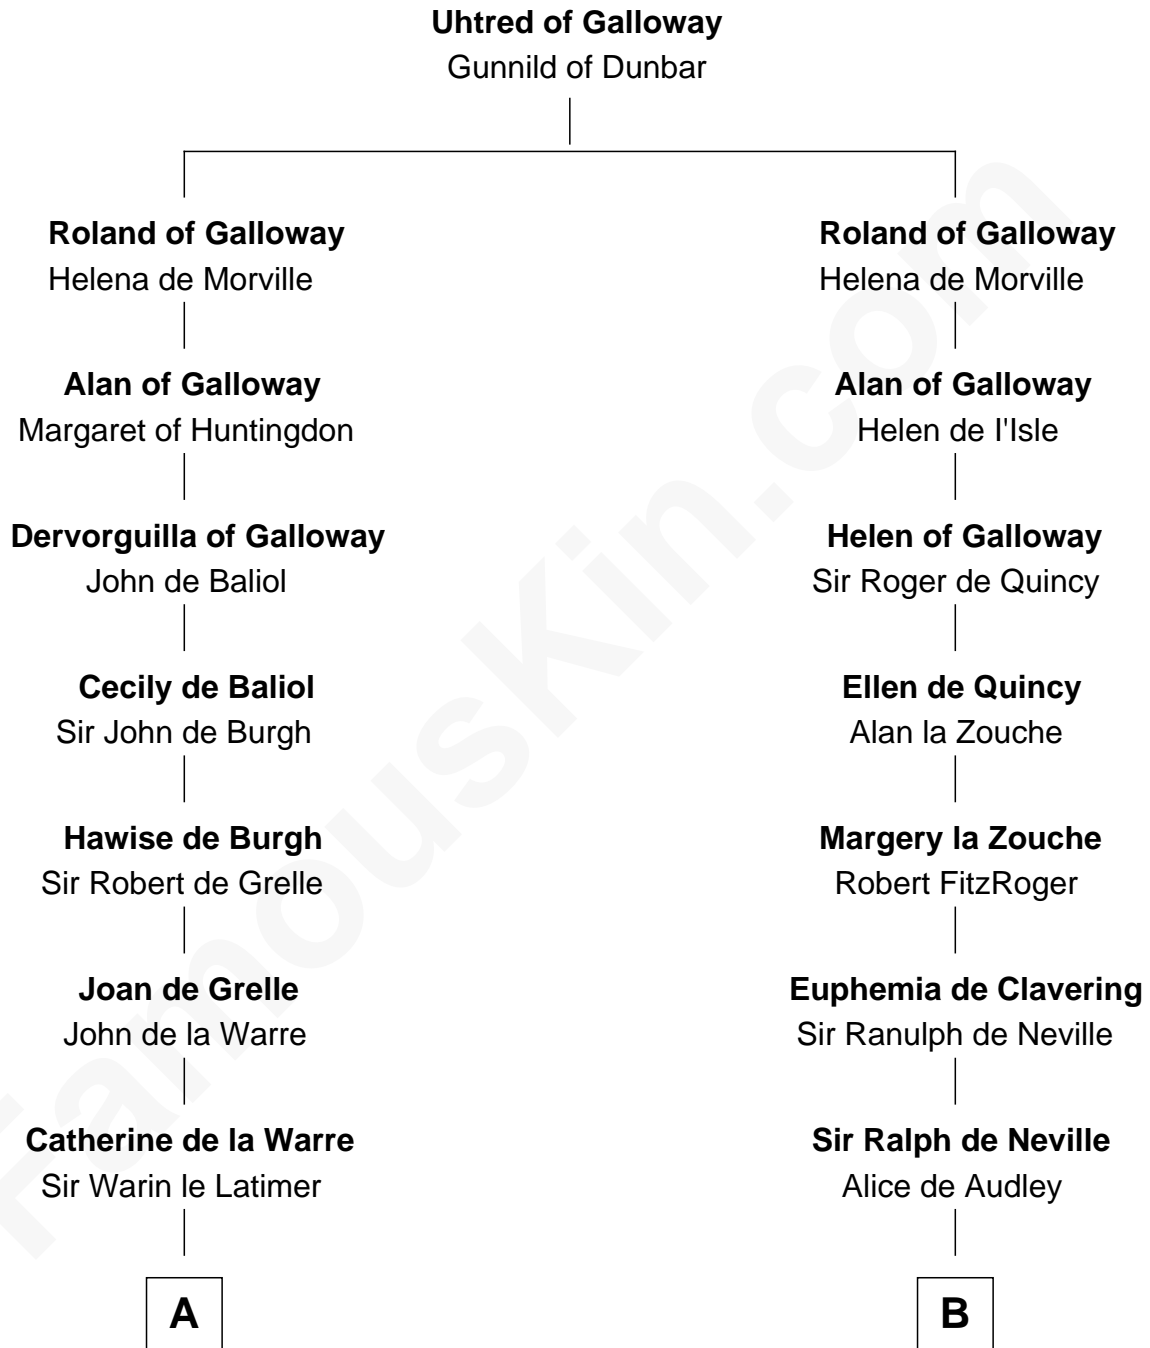

**FamousKin.com**  
**Relationship Chart of**  
**William C. C. Claiborne**  
*1st Governor of Louisiana*

**19th cousin 2 times removed of**  
**John Carroll**  
*Founder of Georgetown University*

**C**

**Thomas Claiborne**

Sarah Fenn

**Thomas Claiborne**

Ann Fox

**Nathaniel Claiborne**

Jane Cole

**William Claiborne**

Mary Leigh