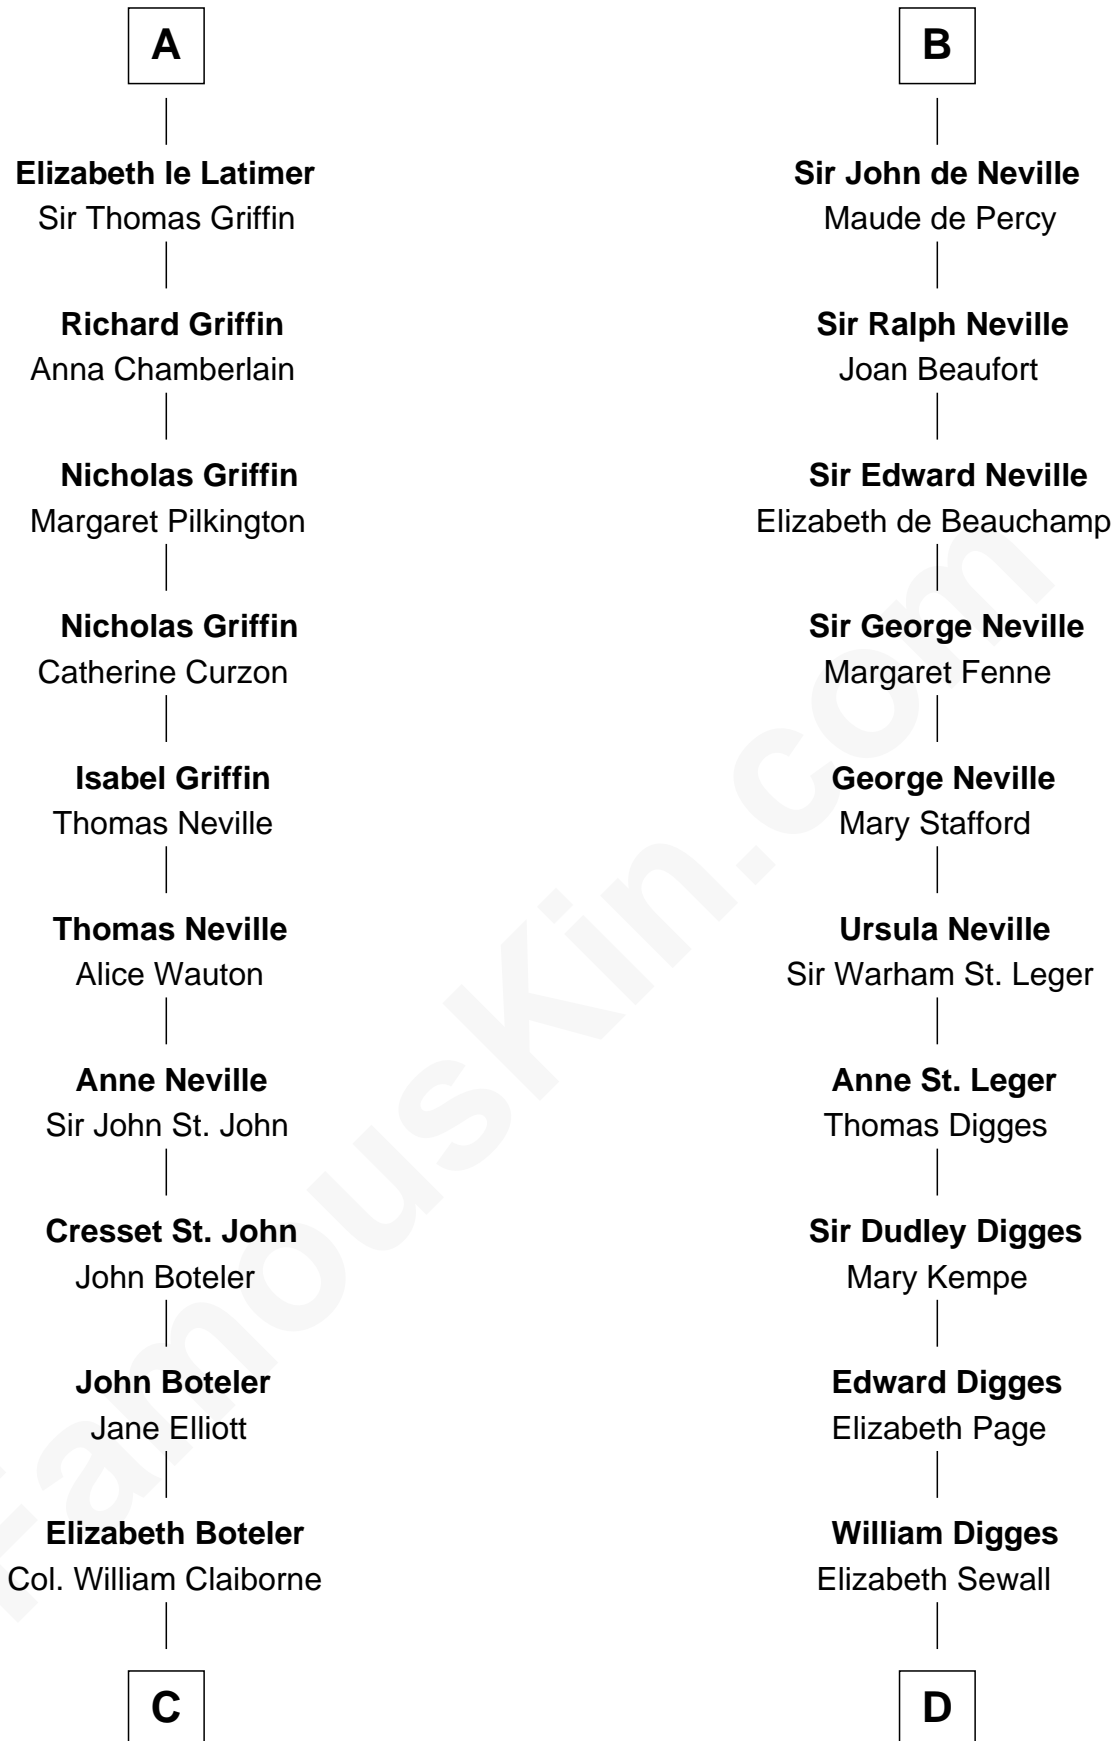

**FamousKin.com**  
**Relationship Chart of**  
**William C. C. Claiborne**  
*1st Governor of Louisiana*

**19th cousin 2 times removed of**  
**John Carroll**  
*Founder of Georgetown University*

**C**

**Thomas Claiborne**

Sarah Fenn

**Thomas Claiborne**

Ann Fox

**Nathaniel Claiborne**

Jane Cole

**William Claiborne**

Mary Leigh