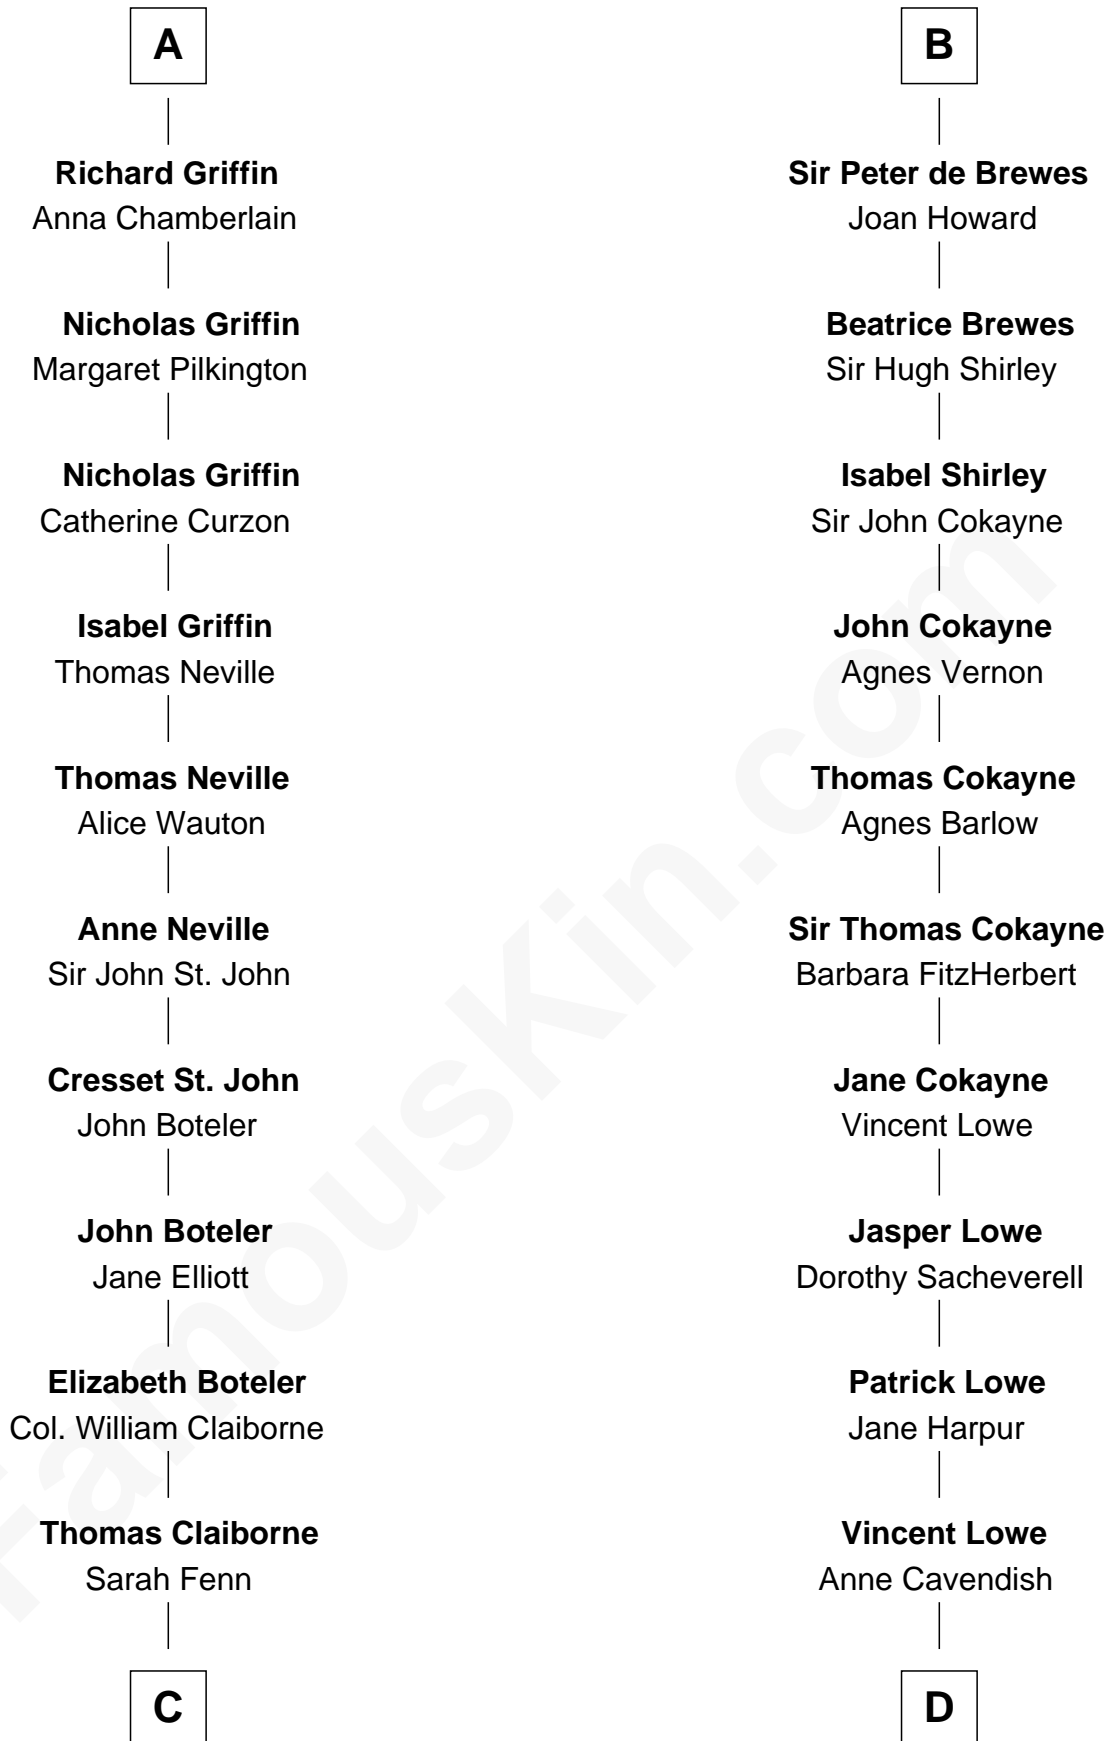

FamousKin.com Relationship Chart of

William C. C. Claiborne

1st Governor of Louisiana

20th cousin 1 time removed of

John Carroll

Founder of Georgetown University

David I, King of Scotland

Maud of Northumberland

C

Thomas Claiborne

Ann Fox

Nathaniel Claiborne

Jane Cole

William Claiborne

Mary Leigh

William C. C. Claiborne