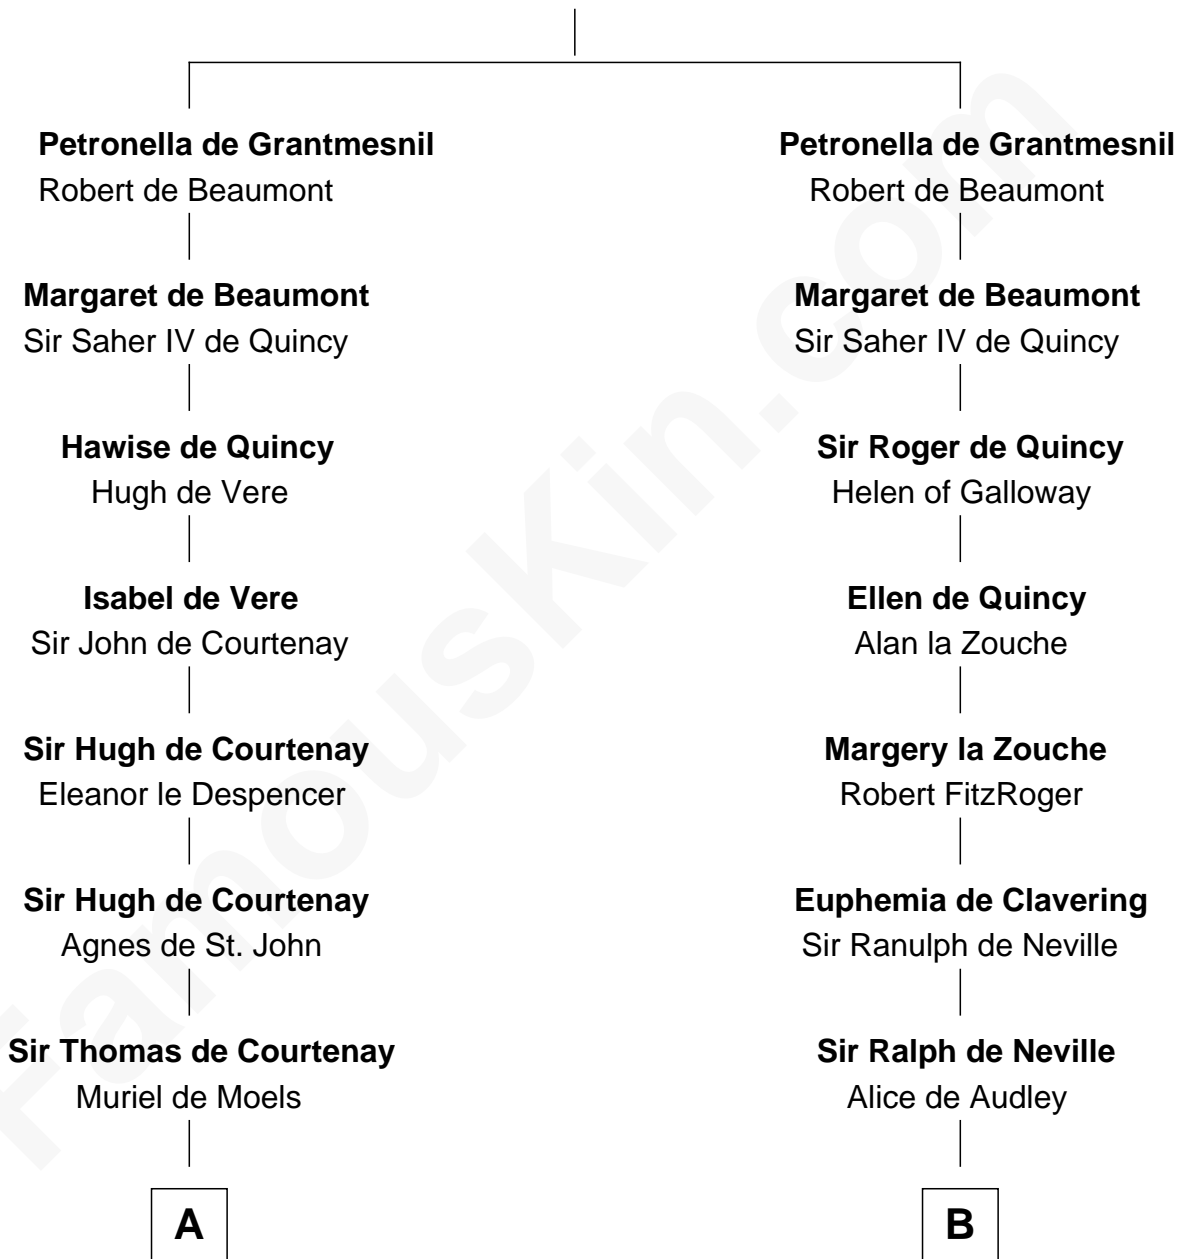

FamousKin.com
Relationship Chart of
William C. C. Claiborne
1st Governor of Louisiana

19th cousin 2 times removed of
John Carroll
Founder of Georgetown University

Hugh de Grantmesnil

C

Ann West
Henry Fox

Ann Fox
Thomas Claiborne

Nathaniel Claiborne
Jane Cole

William Claiborne
Mary Leigh

William C. C. Claiborne
1st Governor of Louisiana

D

Anne Digges
Henry Darnall

Eleanor Darnall
Daniel Carroll

John Carroll
Founder, Georgetown University