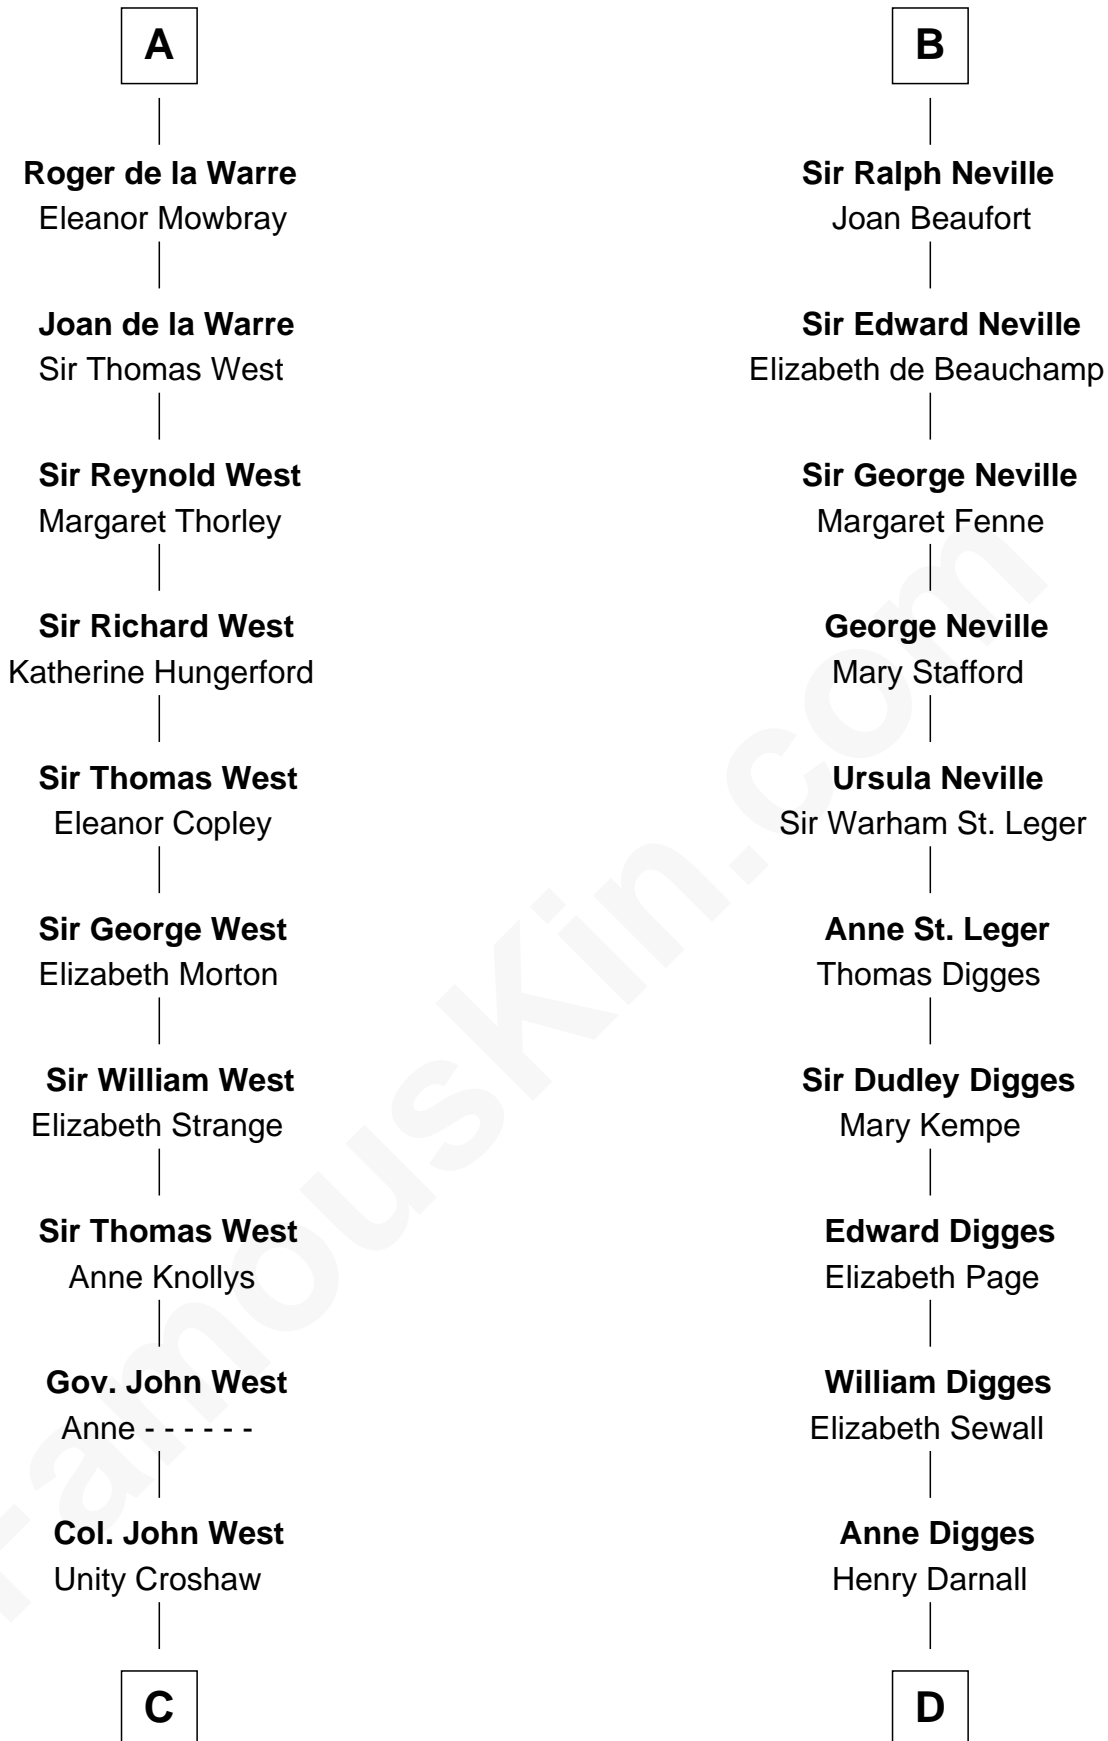

FamousKin.com
Relationship Chart of
William C. C. Claiborne
1st Governor of Louisiana

18th cousin 3 times removed of
John Carroll
Founder of Georgetown University

Robert III de Vitre

C

Ann West
Henry Fox

Ann Fox
Thomas Claiborne

Nathaniel Claiborne
Jane Cole

William Claiborne
Mary Leigh

William C. C. Claiborne
1st Governor of Louisiana

D

Eleanor Darnall
Daniel Carroll

John Carroll
Founder, Georgetown University

FamousKin.com