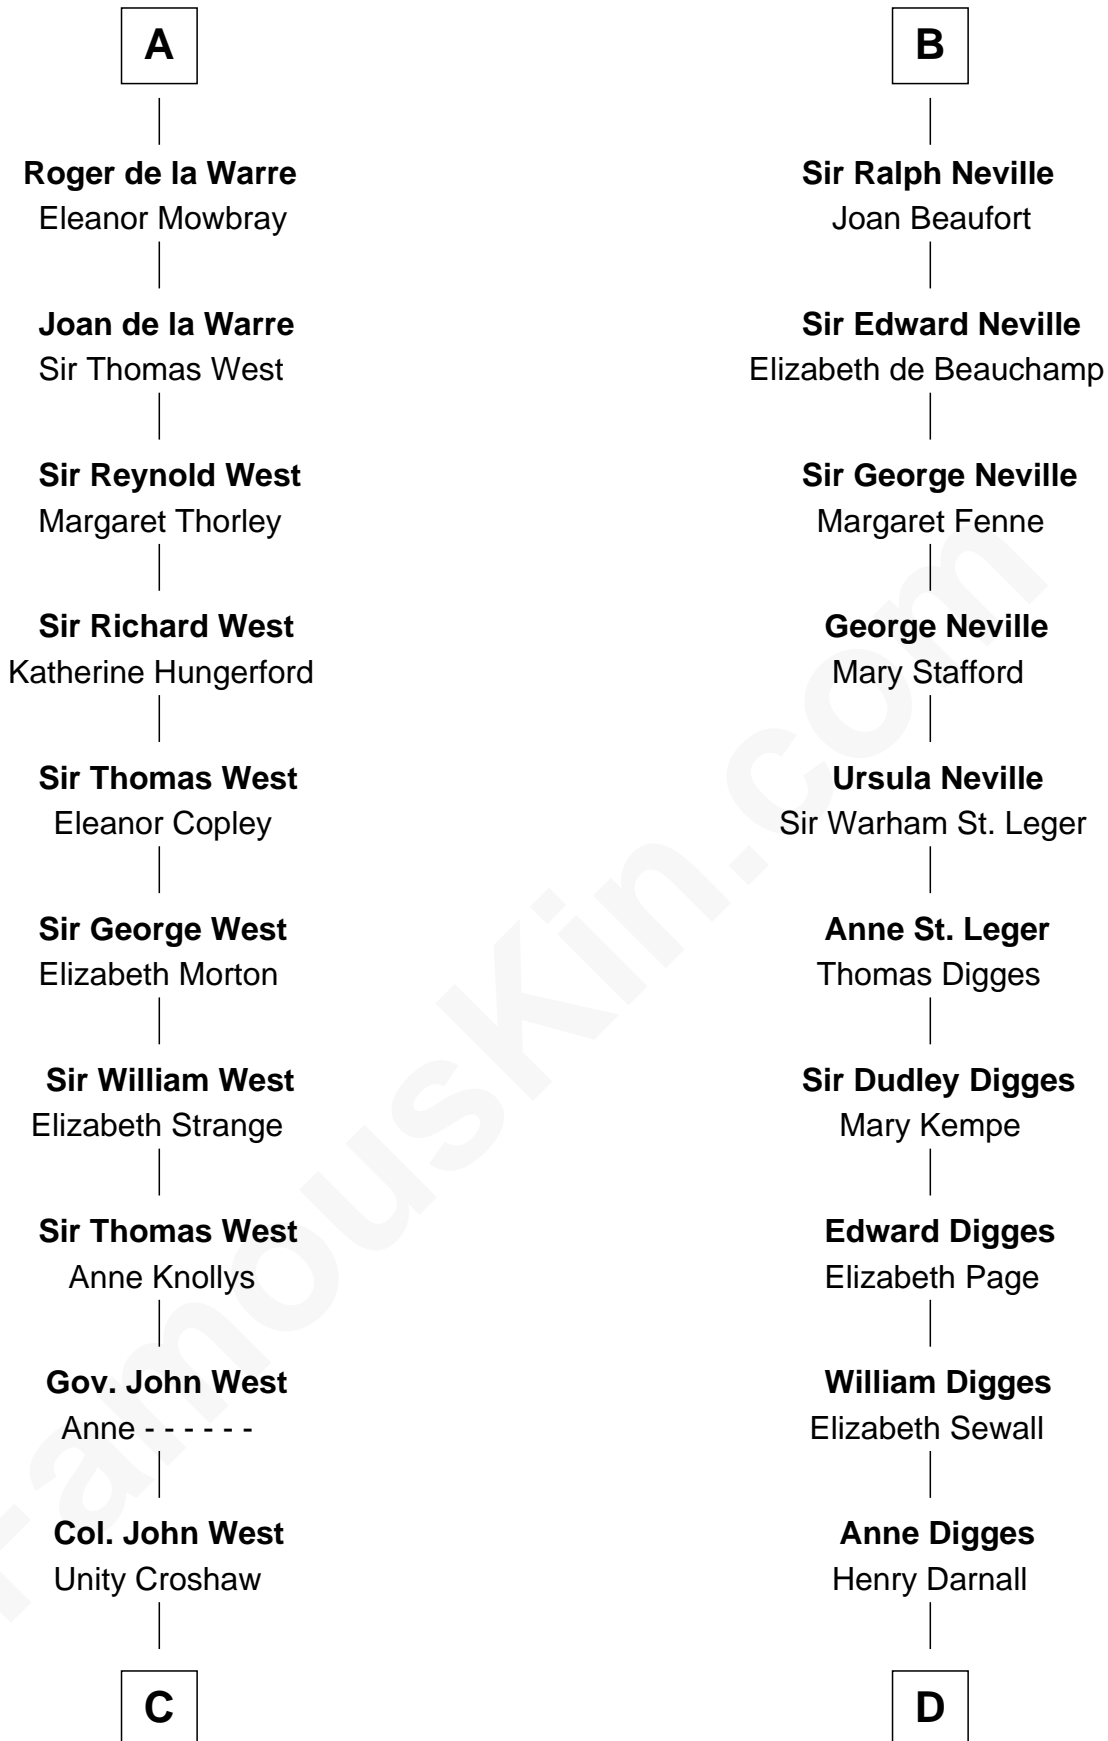

**FamousKin.com**  
**Relationship Chart of**  
**William C. C. Claiborne**  
*1st Governor of Louisiana*

**18th cousin 3 times removed of**  
**John Carroll**  
*Founder of Georgetown University*

**C**

**Ann West**  
Henry Fox

**Ann Fox**  
Thomas Claiborne

**Nathaniel Claiborne**  
Jane Cole

**William Claiborne**  
Mary Leigh

**William C. C. Claiborne**  
*1st Governor of Louisiana*

**D**

**Eleanor Darnall**  
Daniel Carroll