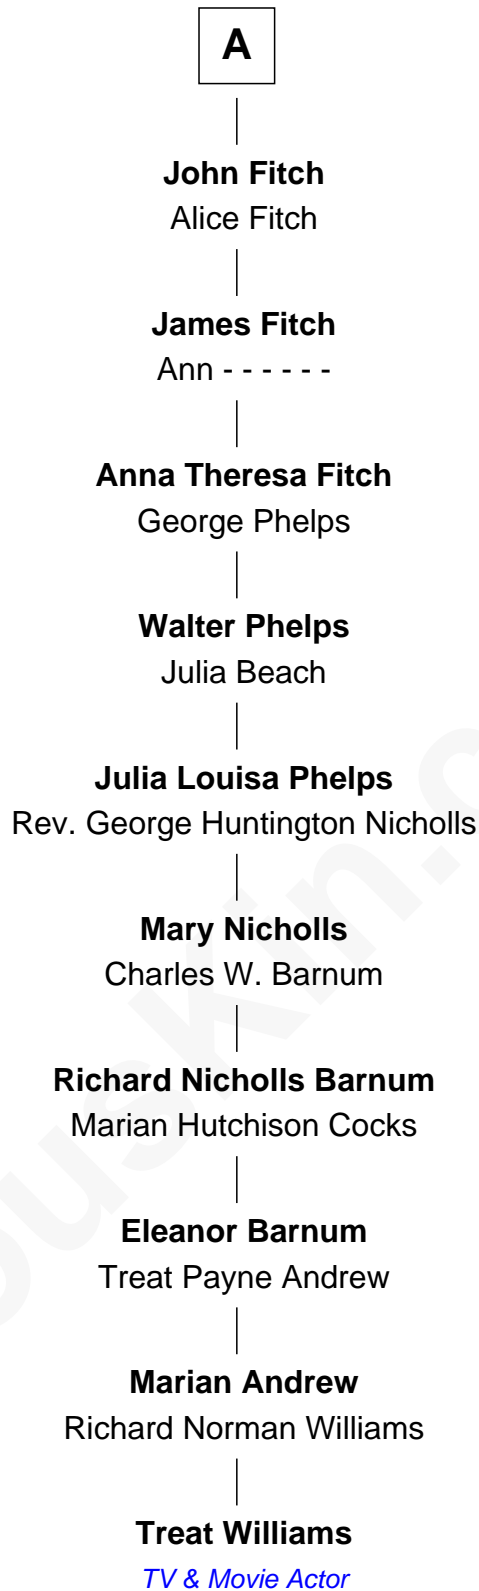

FamousKin.com

Relationship Chart of

John Aune

15th Great-grandfather of

Treat Williams
TV & Movie Actor

John Aune

Joan Aune

John Peck

Robert Peck

Robert Peck

Helen Babbs

Rev. Robert Peck

Anne Lawrence

Anne Peck

John Mason

Priscilla Mason

Rev. James Fitch

John Fitch

Elizabeth Waterman

A

Treat Williams photo by [Philipp Wüst](#) ([CC BY SA 3.0 DE](#))