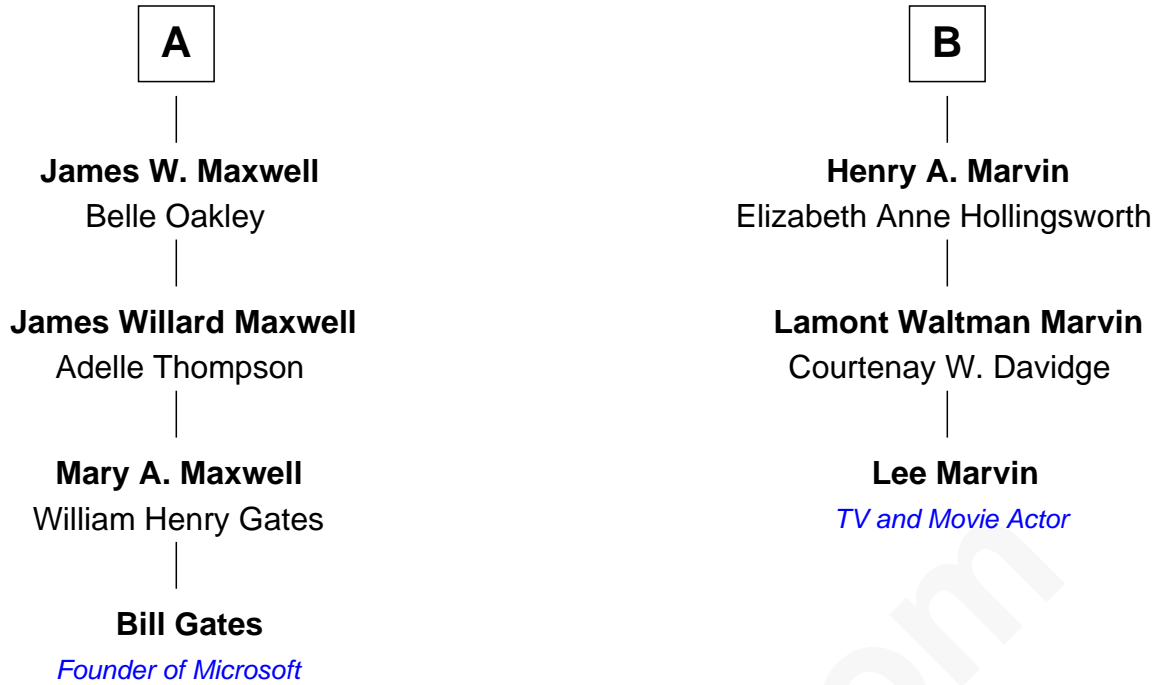

FamousKin.com Relationship Chart of

Bill Gates

Founder of Microsoft

9th cousin 1 time removed of

Lee Marvin

TV and Movie Actor

Matthew Marvin

*with wife
Alice -----*

Mary Little

Polly Keeler

George Phillips Brush

Archibald Marvin

Elizabeth Hathorne

Emeline Keeler Brush

Harvey Woodworth

Seth Marvin

Lydia -----

Louise Marie Woodworth

Thomas George Maxwell

Edward Marvin

Mary McCann

A

B

FamousKin.com