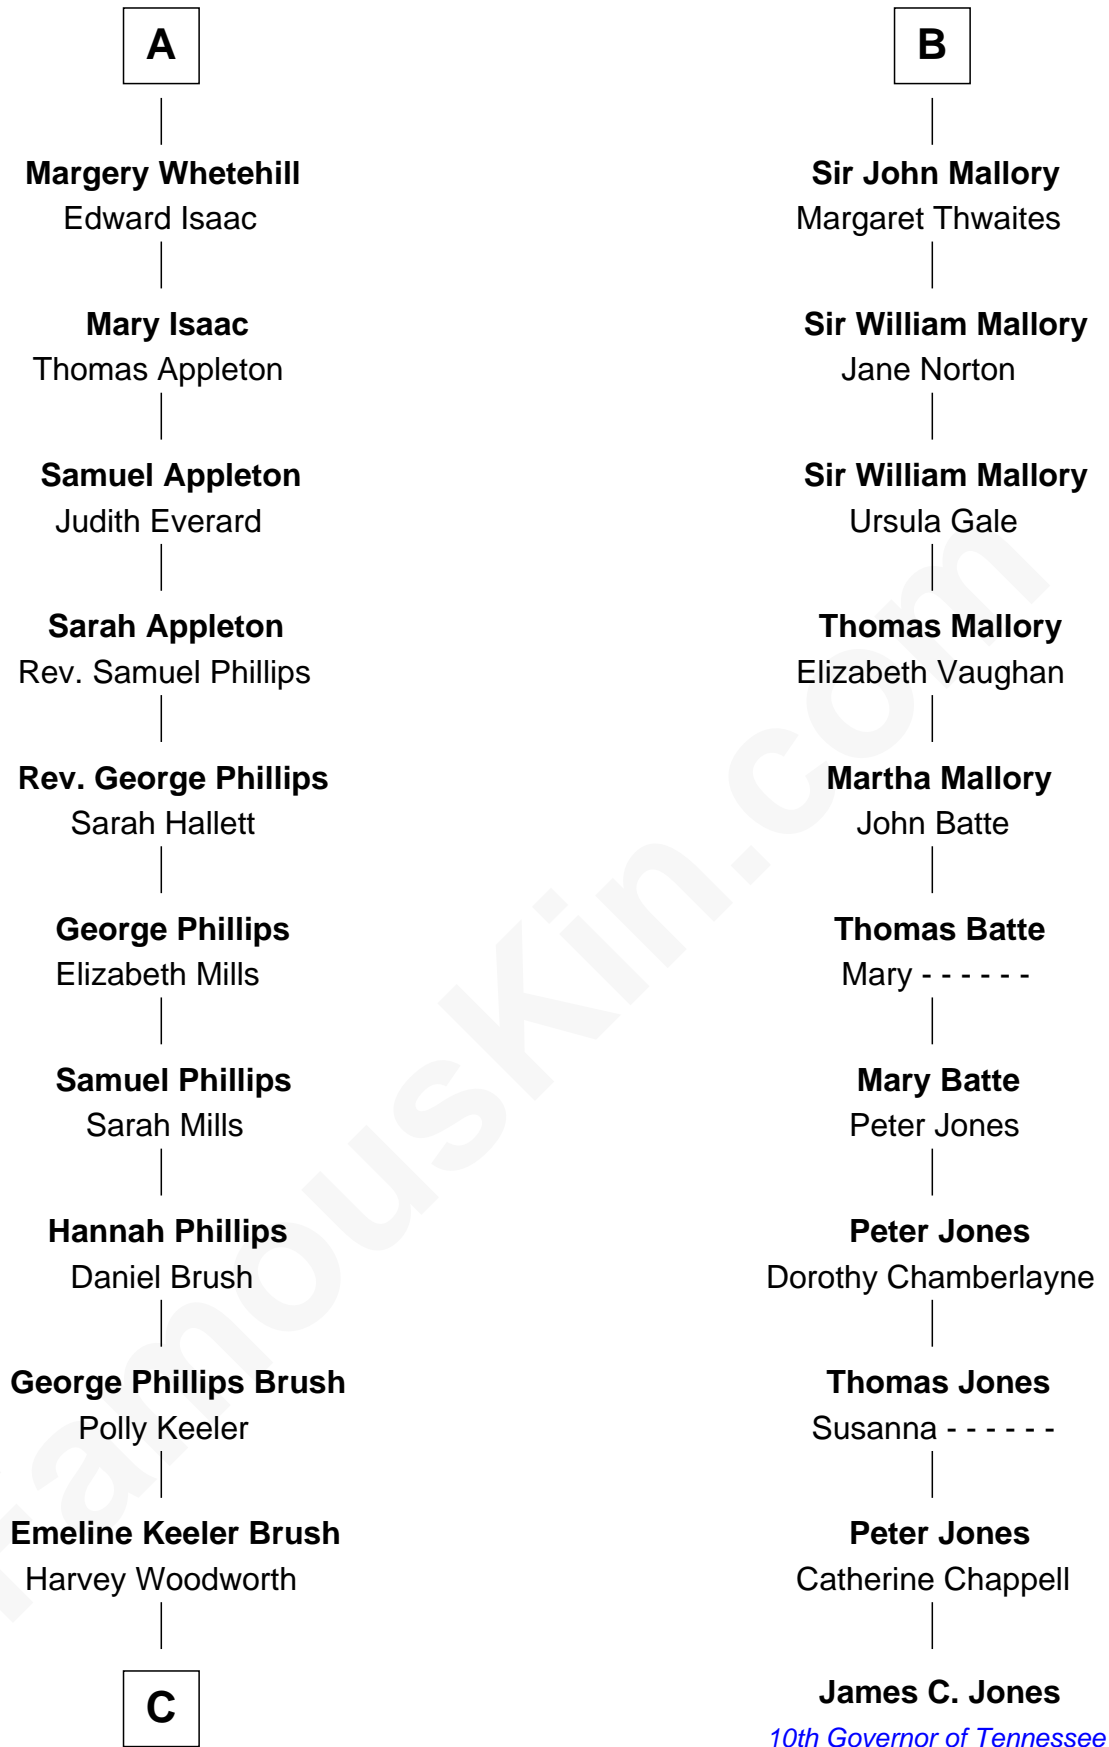

FamousKin.com

Relationship Chart of

Bill Gates

Founder of Microsoft

17th cousin 4 times removed of

James C. Jones

10th Governor of Tennessee

John V le Strange
Maud de Walton

C

—
Louise Marie Woodworth

Thomas George Maxwell

—
James W. Maxwell

Belle Oakley

—
James Willard Maxwell

Adelle Thompson

—
Mary A. Maxwell