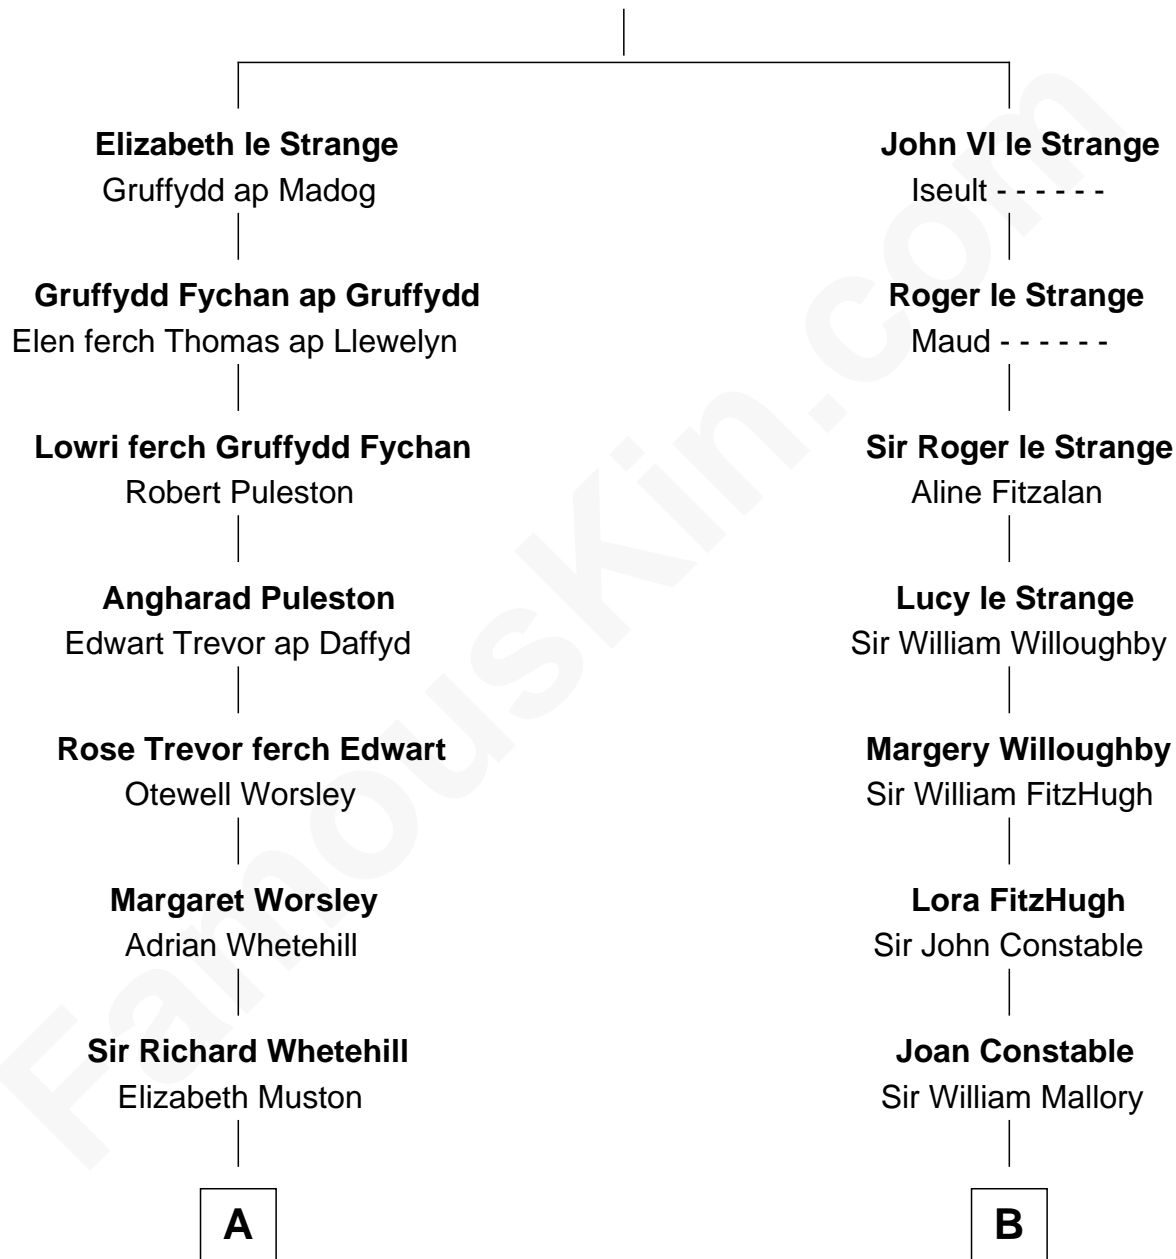

FamousKin.com

Relationship Chart of

Bill Gates

Founder of Microsoft

17th cousin 4 times removed of

James C. Jones

10th Governor of Tennessee

John V le Strange
Maud de Walton

C

—
Louise Marie Woodworth

Thomas George Maxwell

—
James W. Maxwell

Belle Oakley

—
James Willard Maxwell

Adelle Thompson

—
Mary A. Maxwell