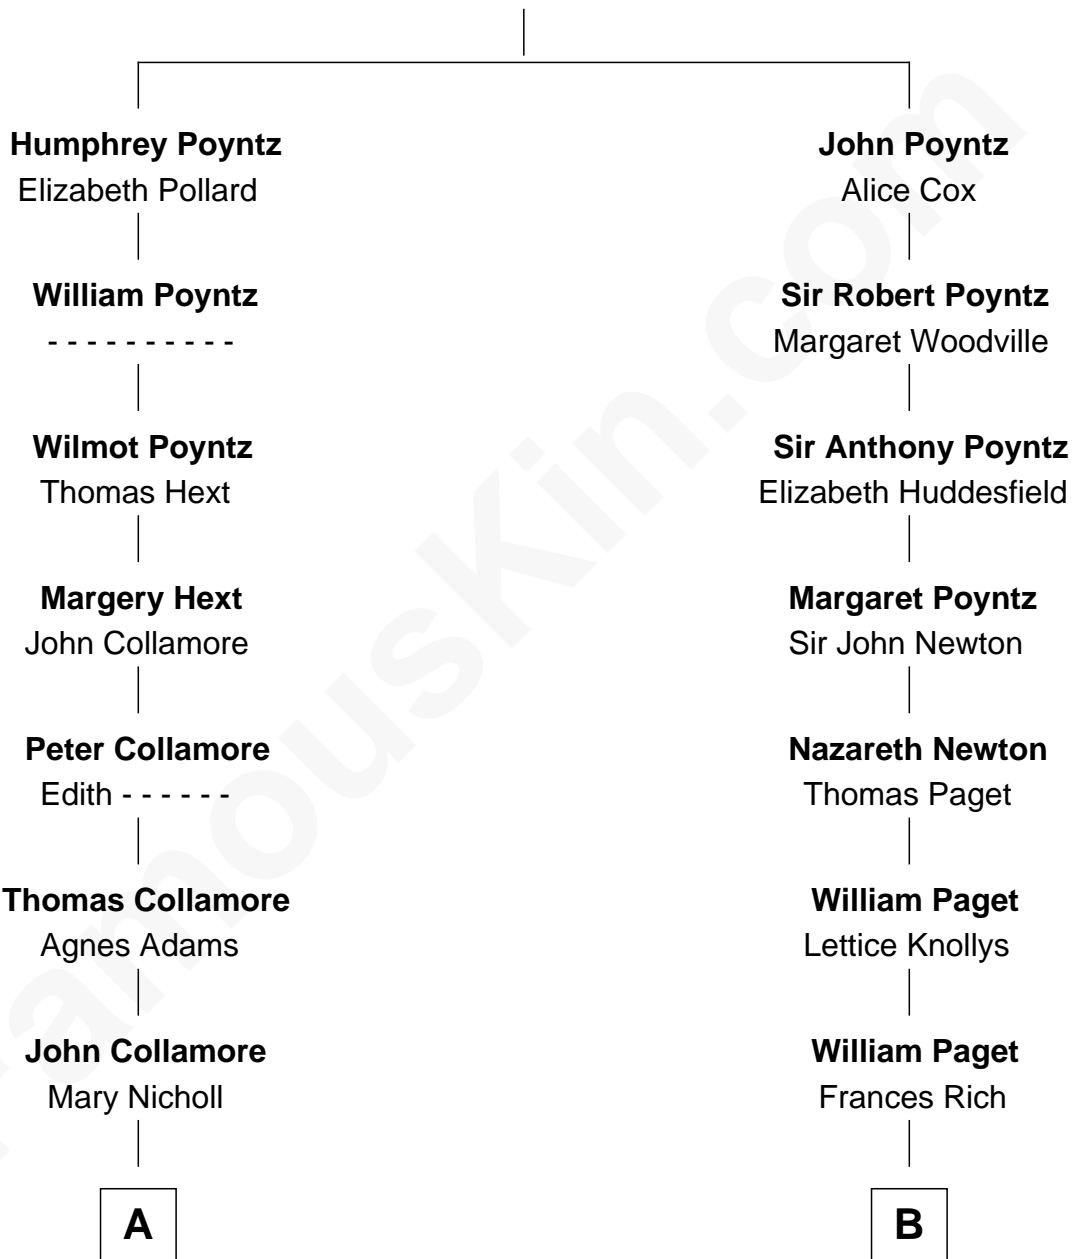

FamousKin.com

Relationship Chart of

Bill Gates

Founder of Microsoft

15th cousin 3 times removed of

Sir Winston Churchill

Prime Minister of the United Kingdom

Sir Nicholas Poyntz

Elizabeth Mill

C

|
Mary A. Maxwell
William Henry Gates

|
Bill Gates
Founder of Microsoft

FamousKin.com