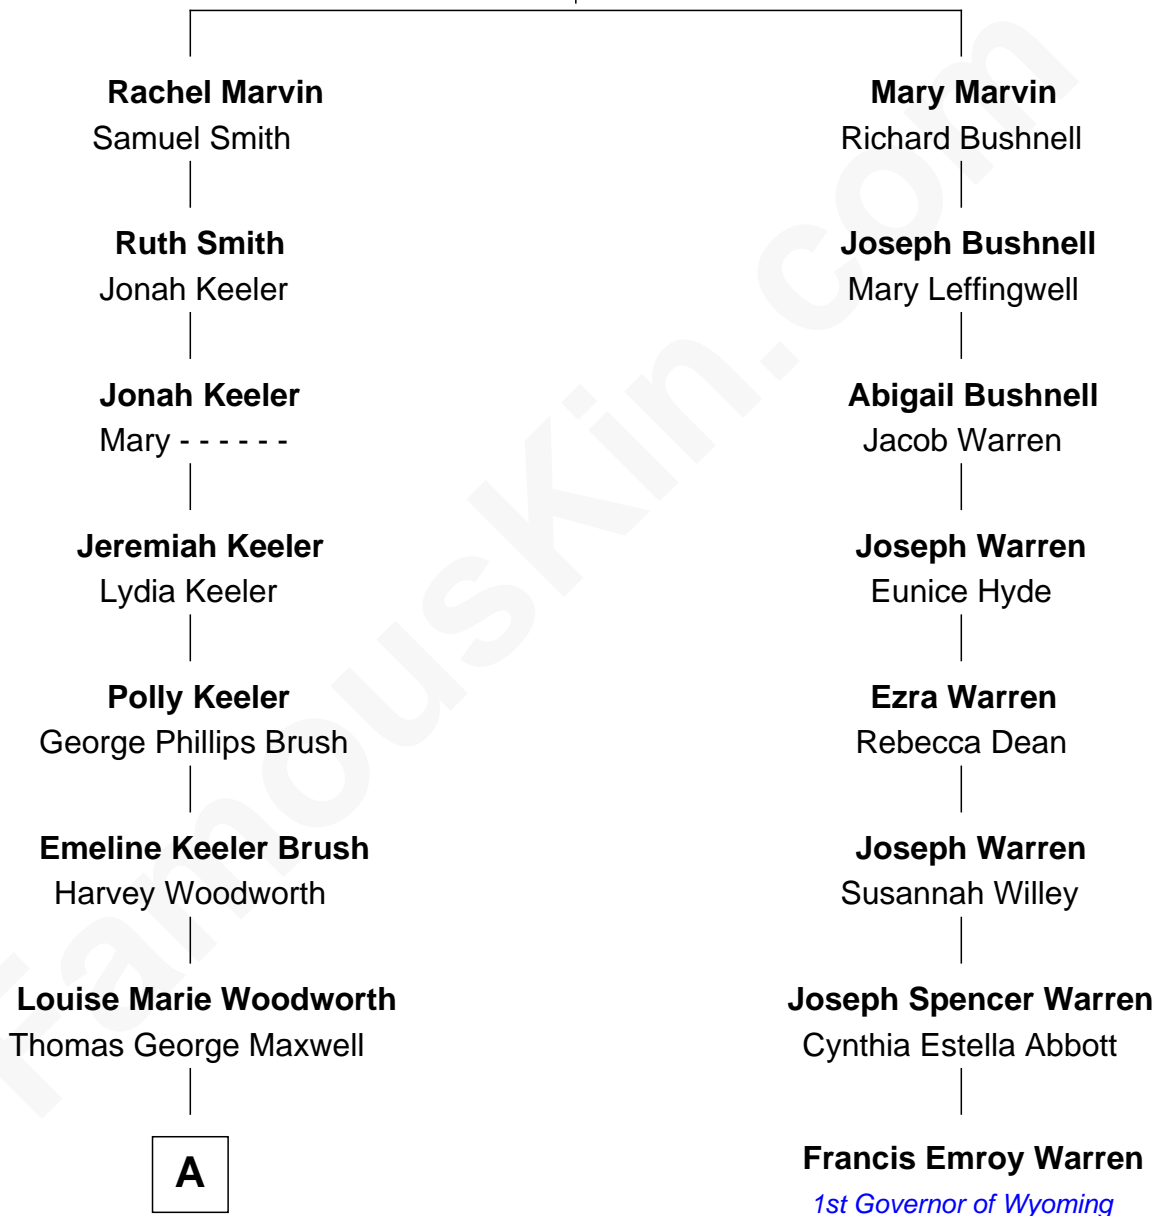

### Bill Gates

*Founder of Microsoft*

7th cousin 3 times removed of

### Francis Emroy Warren

*1st Governor of Wyoming*

**Matthew Marvin**

*with wife*  
*Alice - - - - -*

*with wife*  
*Elizabeth - - - - -*

**A**

James W. Maxwell

Belle Oakley

James Willard Maxwell

Adelle Thompson

Mary A. Maxwell

William Henry Gates

**Bill Gates**

*Founder of Microsoft*

FamousKin.com