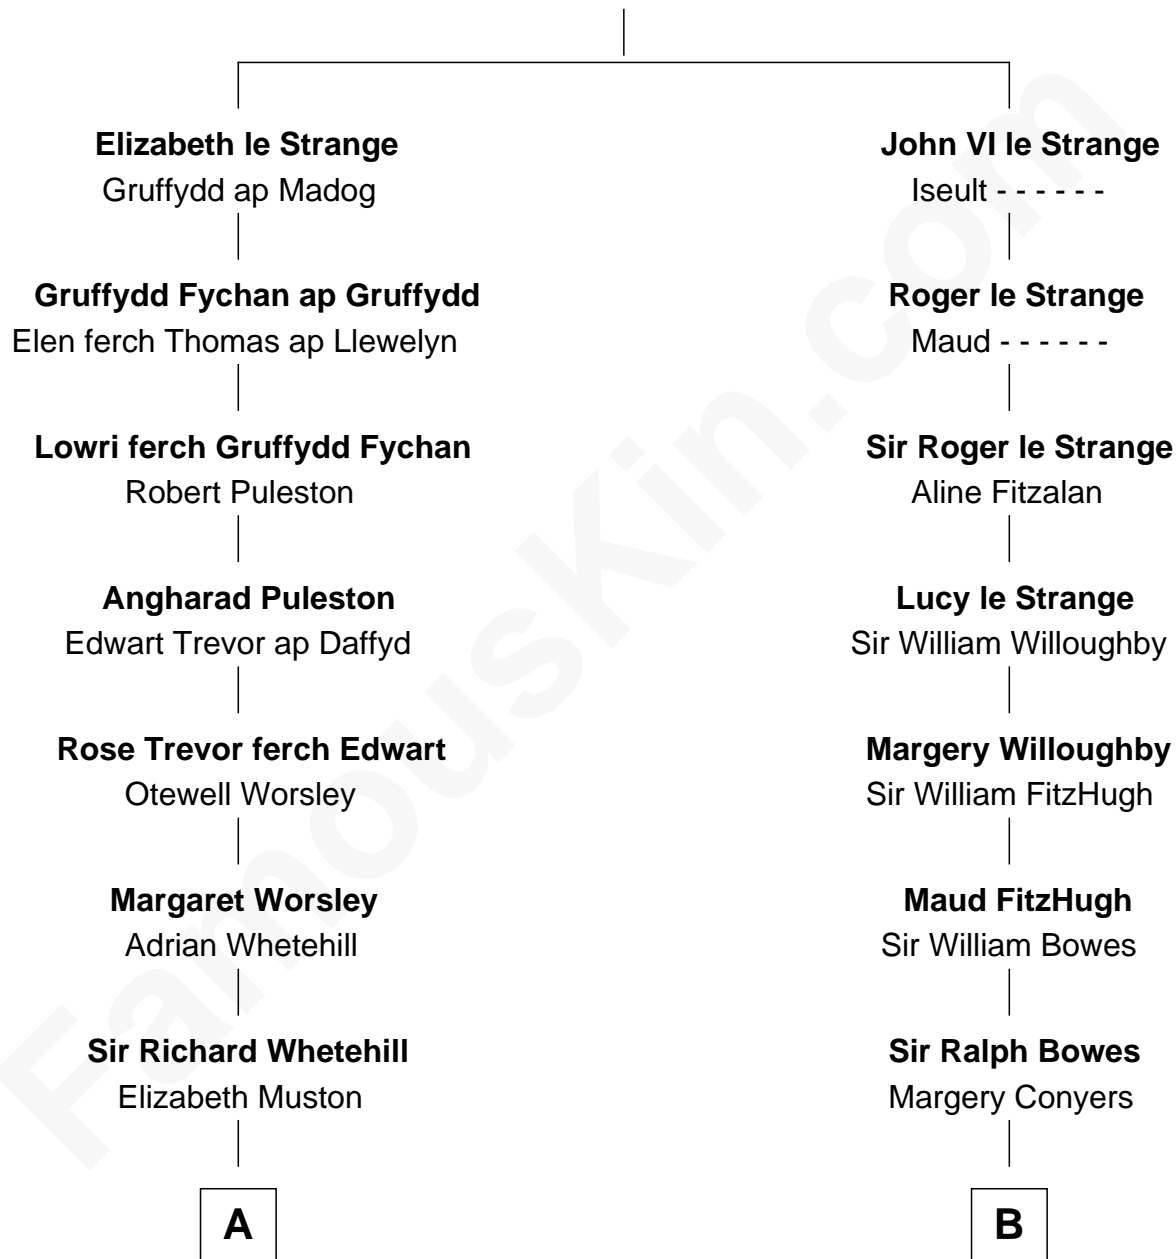

FamousKin.com Relationship Chart of

Bill Gates

Founder of Microsoft

19th cousin 2 times removed of

William Howard Taft

27th U.S. President

John V le Strange

Maud de Walton

C

Louise Marie Woodworth

Thomas George Maxwell

James W. Maxwell

Belle Oakley

James Willard Maxwell

Adelle Thompson

Mary A. Maxwell

William Henry Gates

Bill Gates

Founder of Microsoft

D

Peter Rawson Taft

Sylvia Howard

Alphonso Taft

Louisa Maria Torrey

William Howard Taft

27th U.S. President