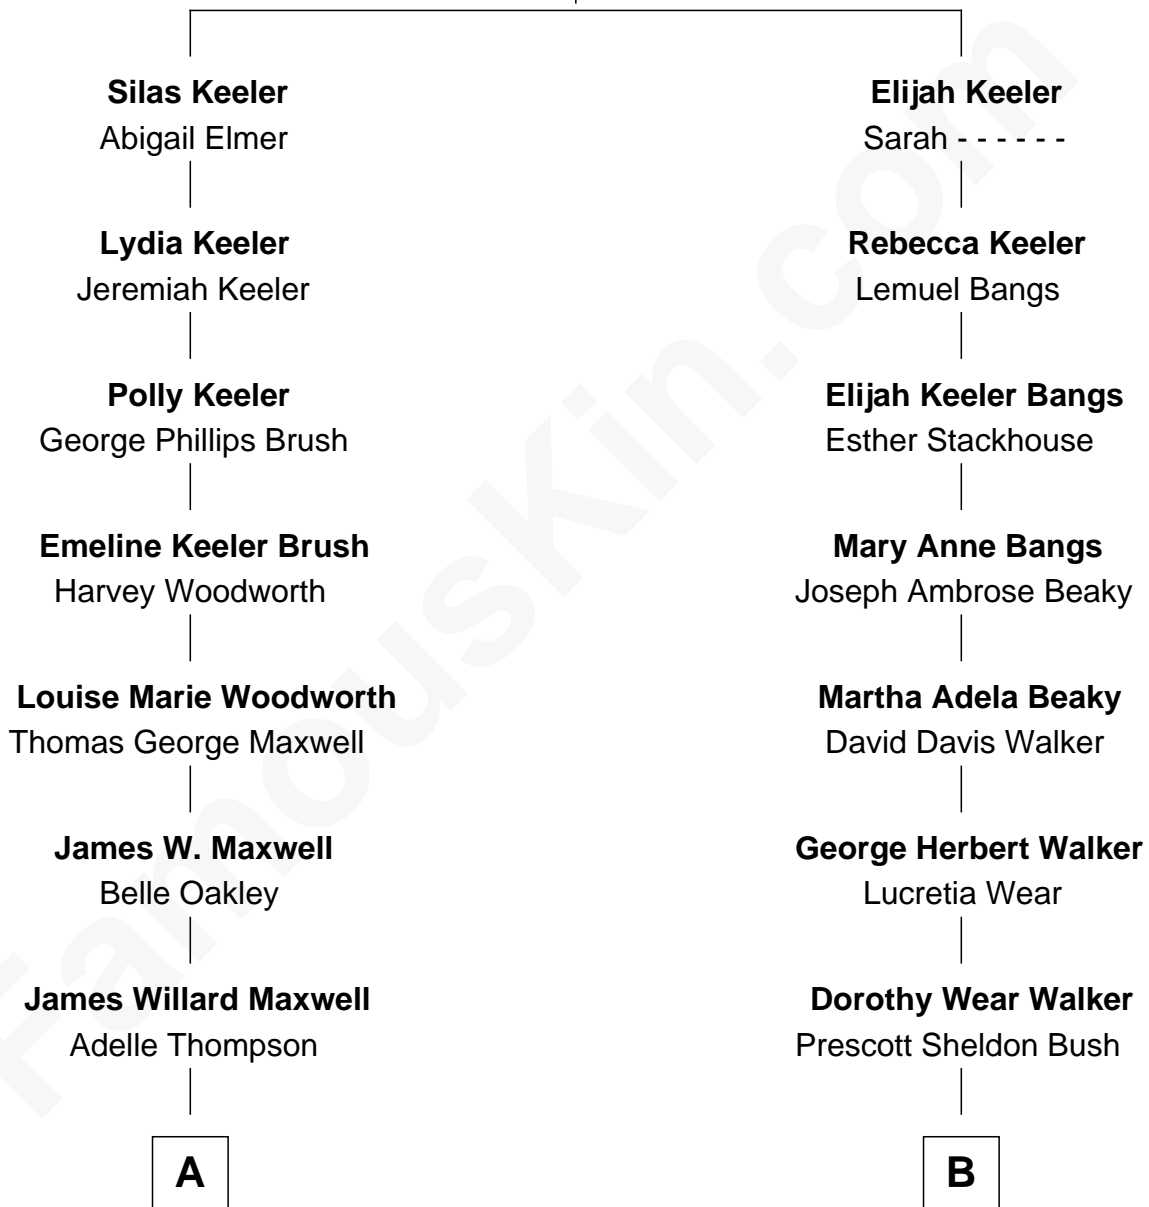

FamousKin.com Relationship Chart of

Bill Gates

Founder of Microsoft

8th cousin of

Jonathan Bush

Co-founder and CEO of athenahealth

Joseph Keeler
Elizabeth Whitney

A

Mary A. Maxwell
William Henry Gates

Bill Gates
Founder of Microsoft

B

Jonathan James Bush
Josephine Colwell Bradley

Jonathan Bush
Co-founder and CEO of athenahealth

FamousKin.com