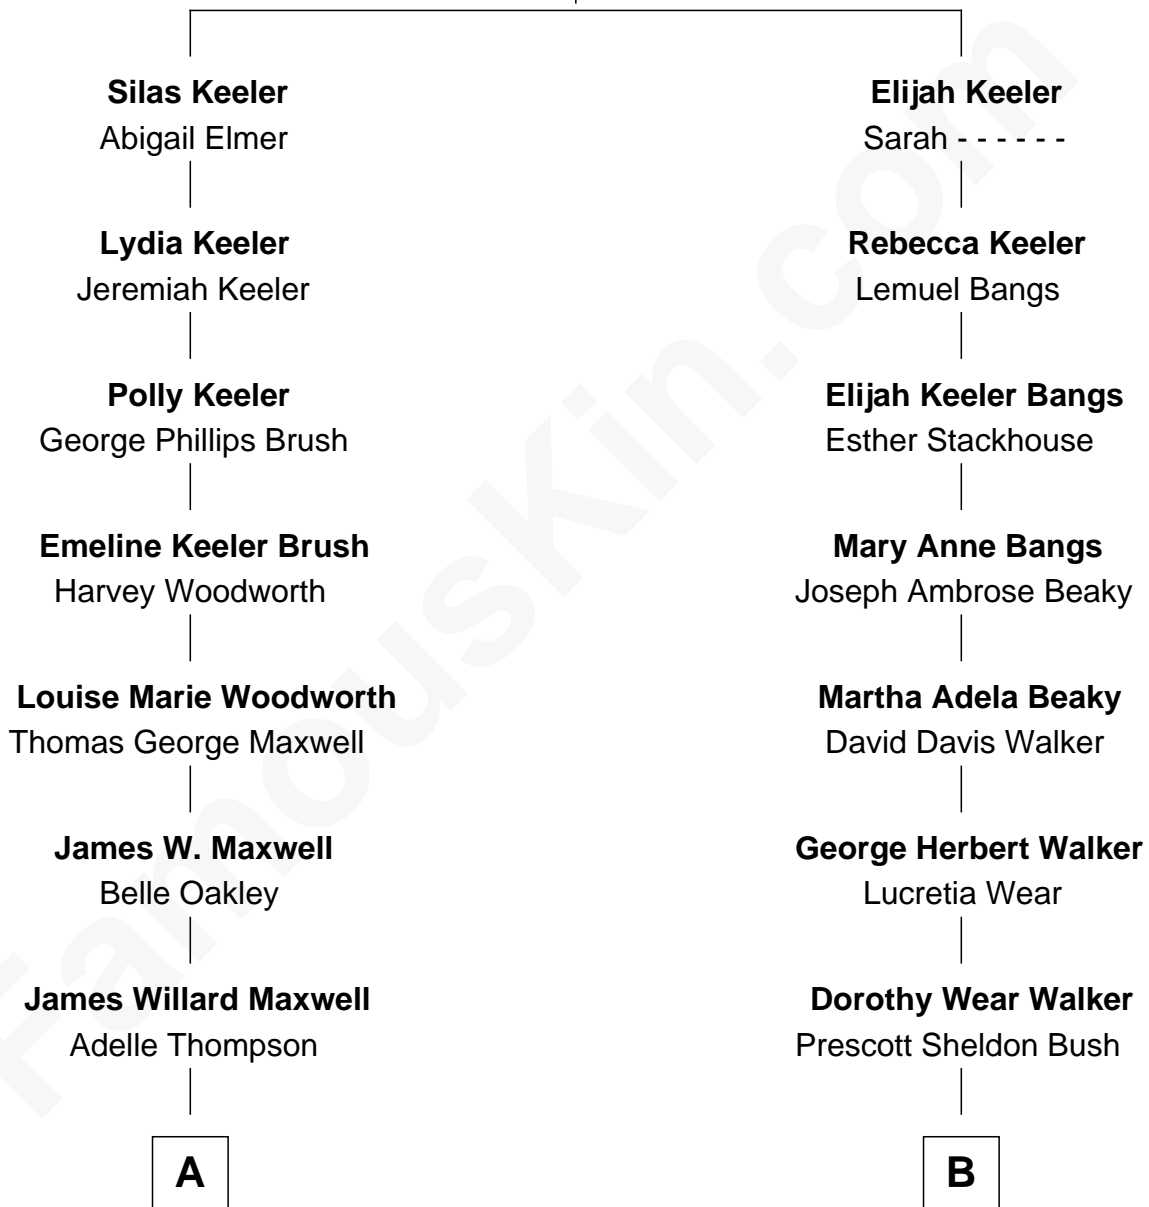

# FamousKin.com Relationship Chart of

**Bill Gates**

*Founder of Microsoft*

8th cousin of

**Billy Bush**

*TV Personality and Host*

**Joseph Keeler**  
Elizabeth Whitney

**A**

**Mary A. Maxwell**  
William Henry Gates

**Bill Gates**  
*Founder of Microsoft*

**B**

**Jonathan James Bush**  
Josephine Colwell Bradley

**Billy Bush**  
*TV Personality and Host*

FamousKin.com