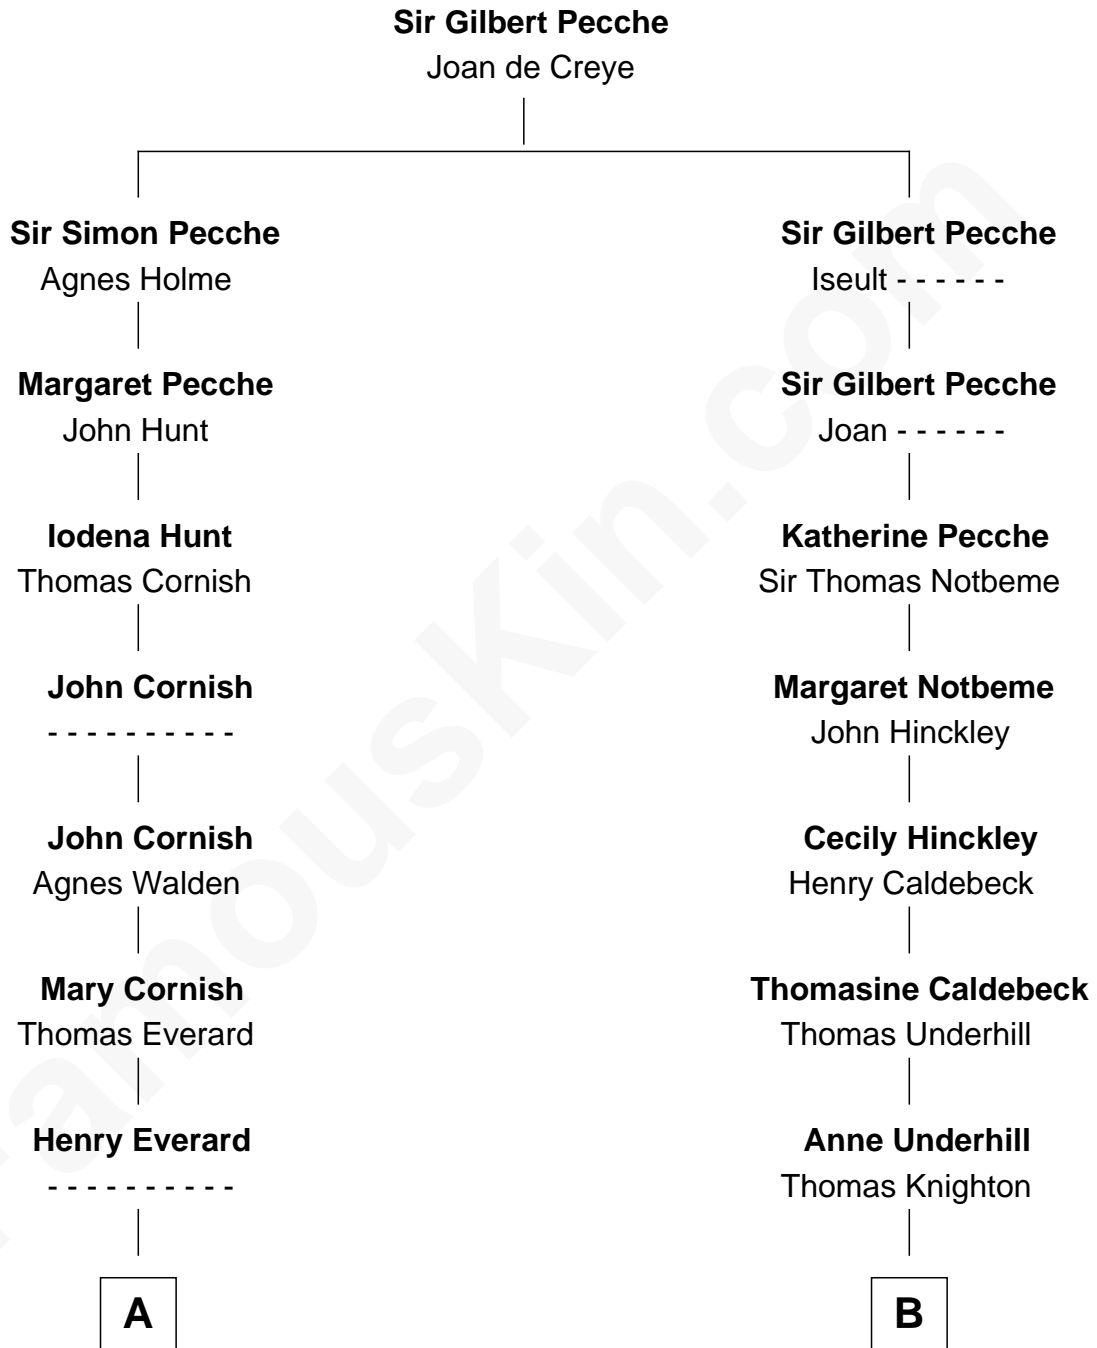

FamousKin.com

Relationship Chart of

Bill Gates

Founder of Microsoft

11th cousin 10 times removed of

Thomas Lawrence

(c1619/20 - c1703) Planter passenger 1635

C

—
Louise Marie Woodworth

Thomas George Maxwell

—
James W. Maxwell

Belle Oakley

—
James Willard Maxwell

Adelle Thompson

—
Mary A. Maxwell

William Henry Gates