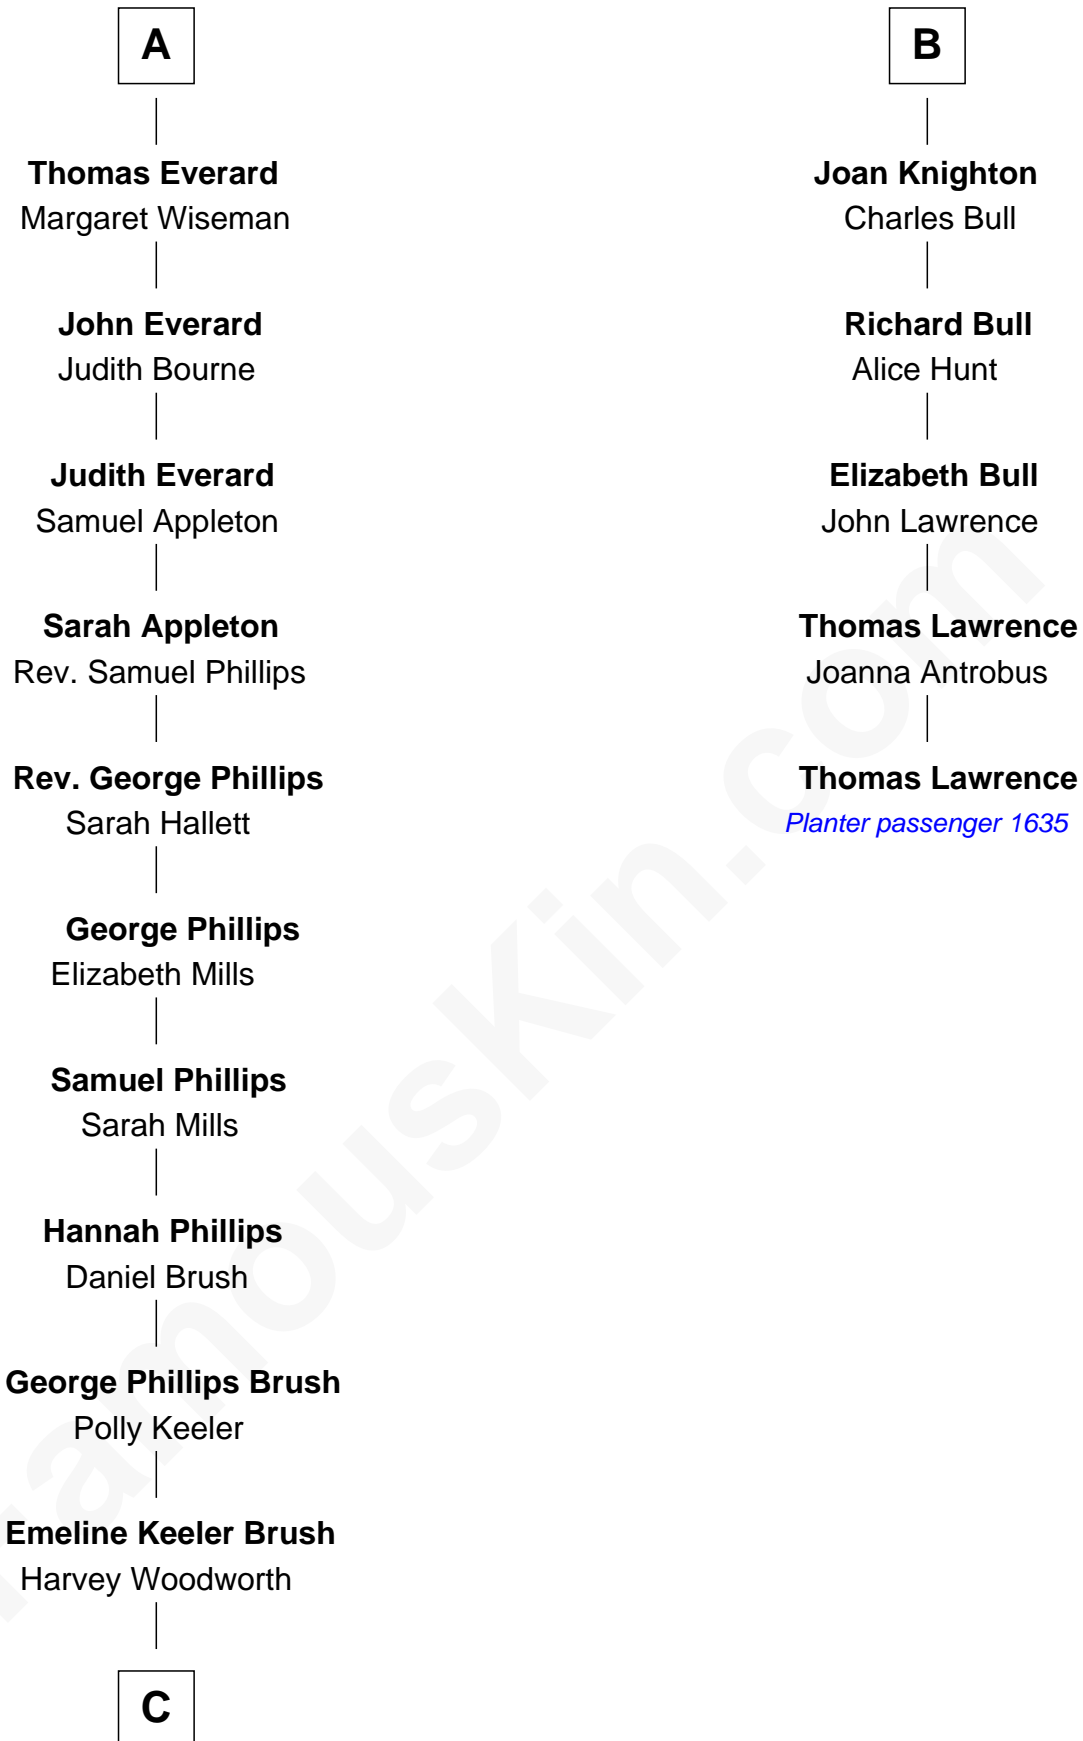

FamousKin.com

Relationship Chart of

Bill Gates

Founder of Microsoft

11th cousin 10 times removed of

Thomas Lawrence

(c1619/20 - c1703) Planter passenger 1635

C

—
Louise Marie Woodworth

Thomas George Maxwell

—
James W. Maxwell

Belle Oakley

—
James Willard Maxwell

Adelle Thompson

—
Mary A. Maxwell

William Henry Gates