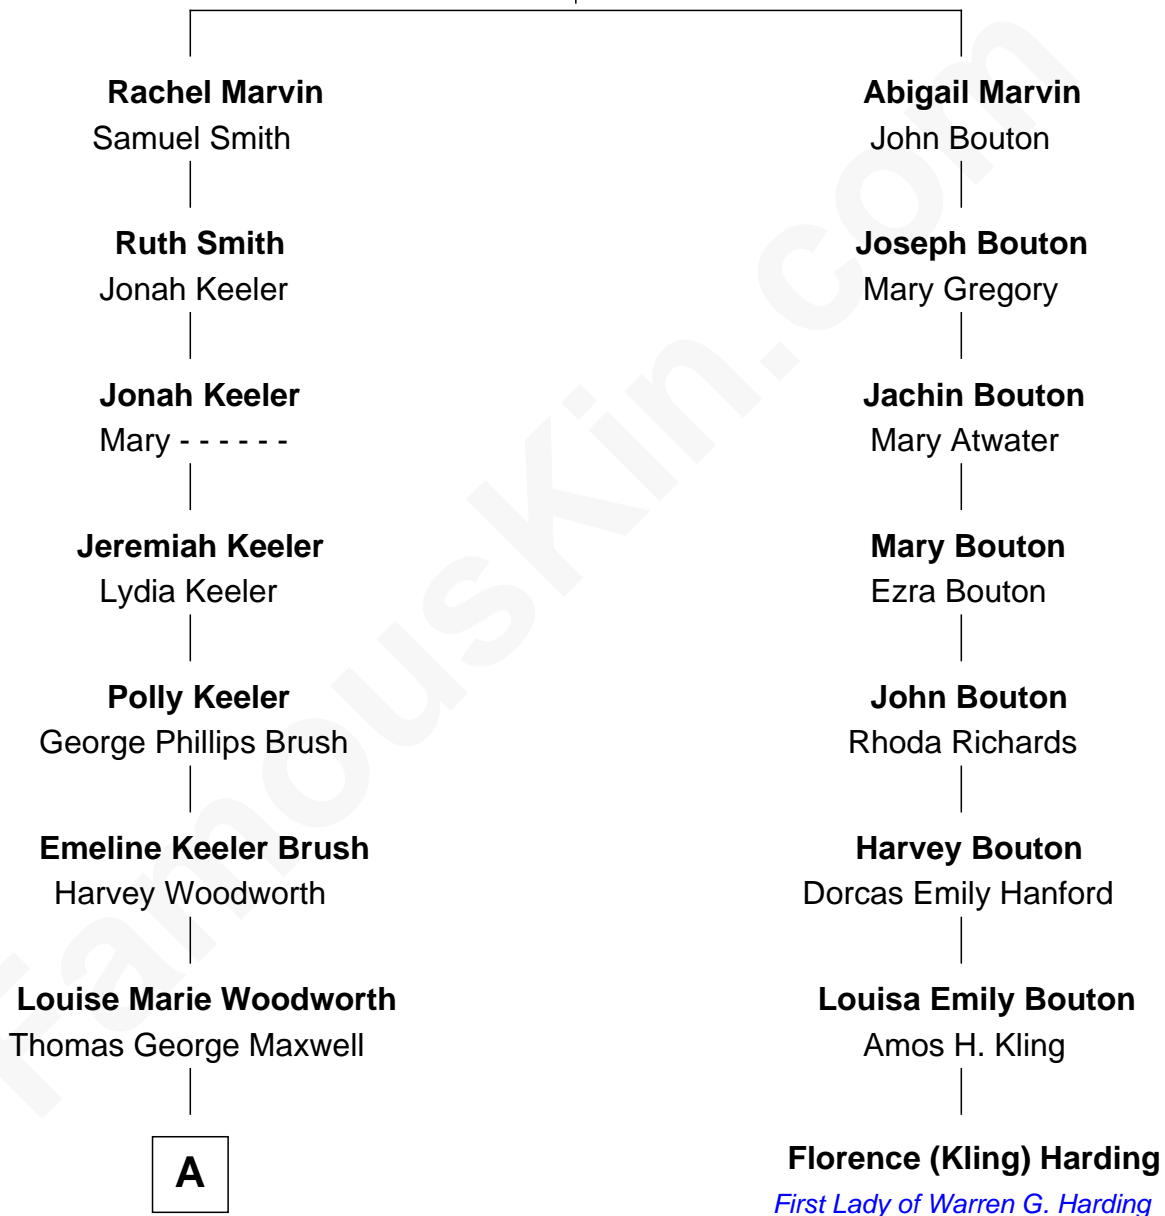

FamousKin.com

Relationship Chart of

Bill Gates

Founder of Microsoft

7th cousin 3 times removed of

Florence (Kling) Harding

First Lady of President Warren G. Harding

Matthew Marvin

with wife
Alice -----

with wife
Elizabeth -----

FamousKin.com