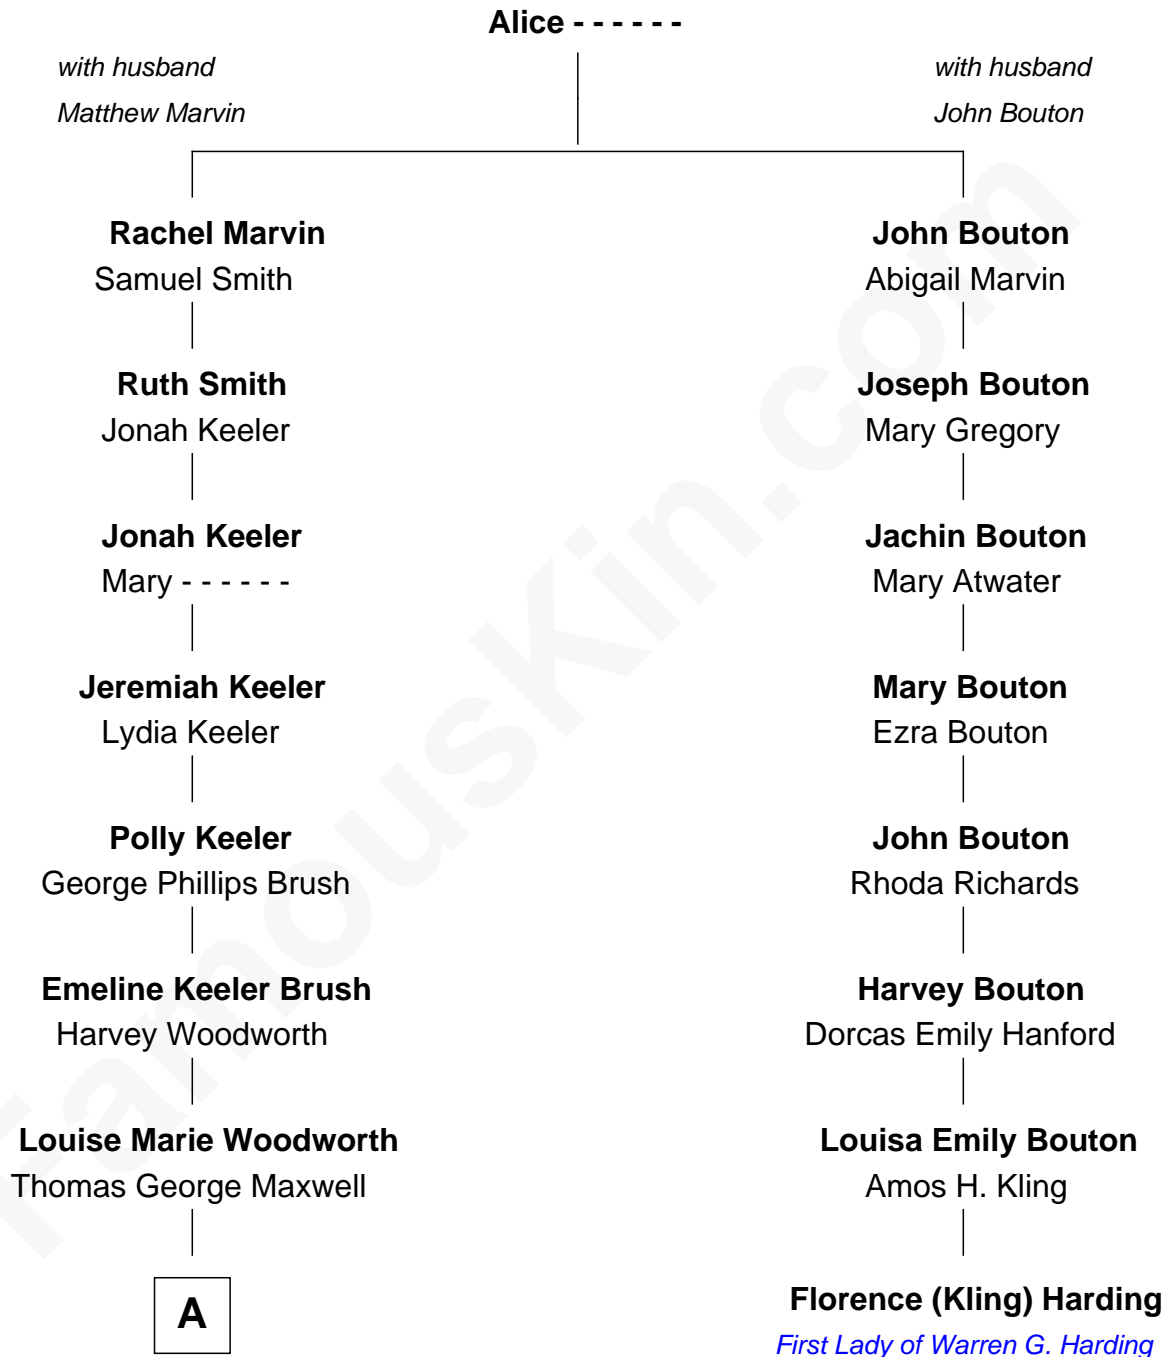

FamousKin.com

Relationship Chart of

Bill Gates

Founder of Microsoft

7th cousin 3 times removed of

Florence (Kling) Harding

First Lady of President Warren G. Harding

FamousKin.com