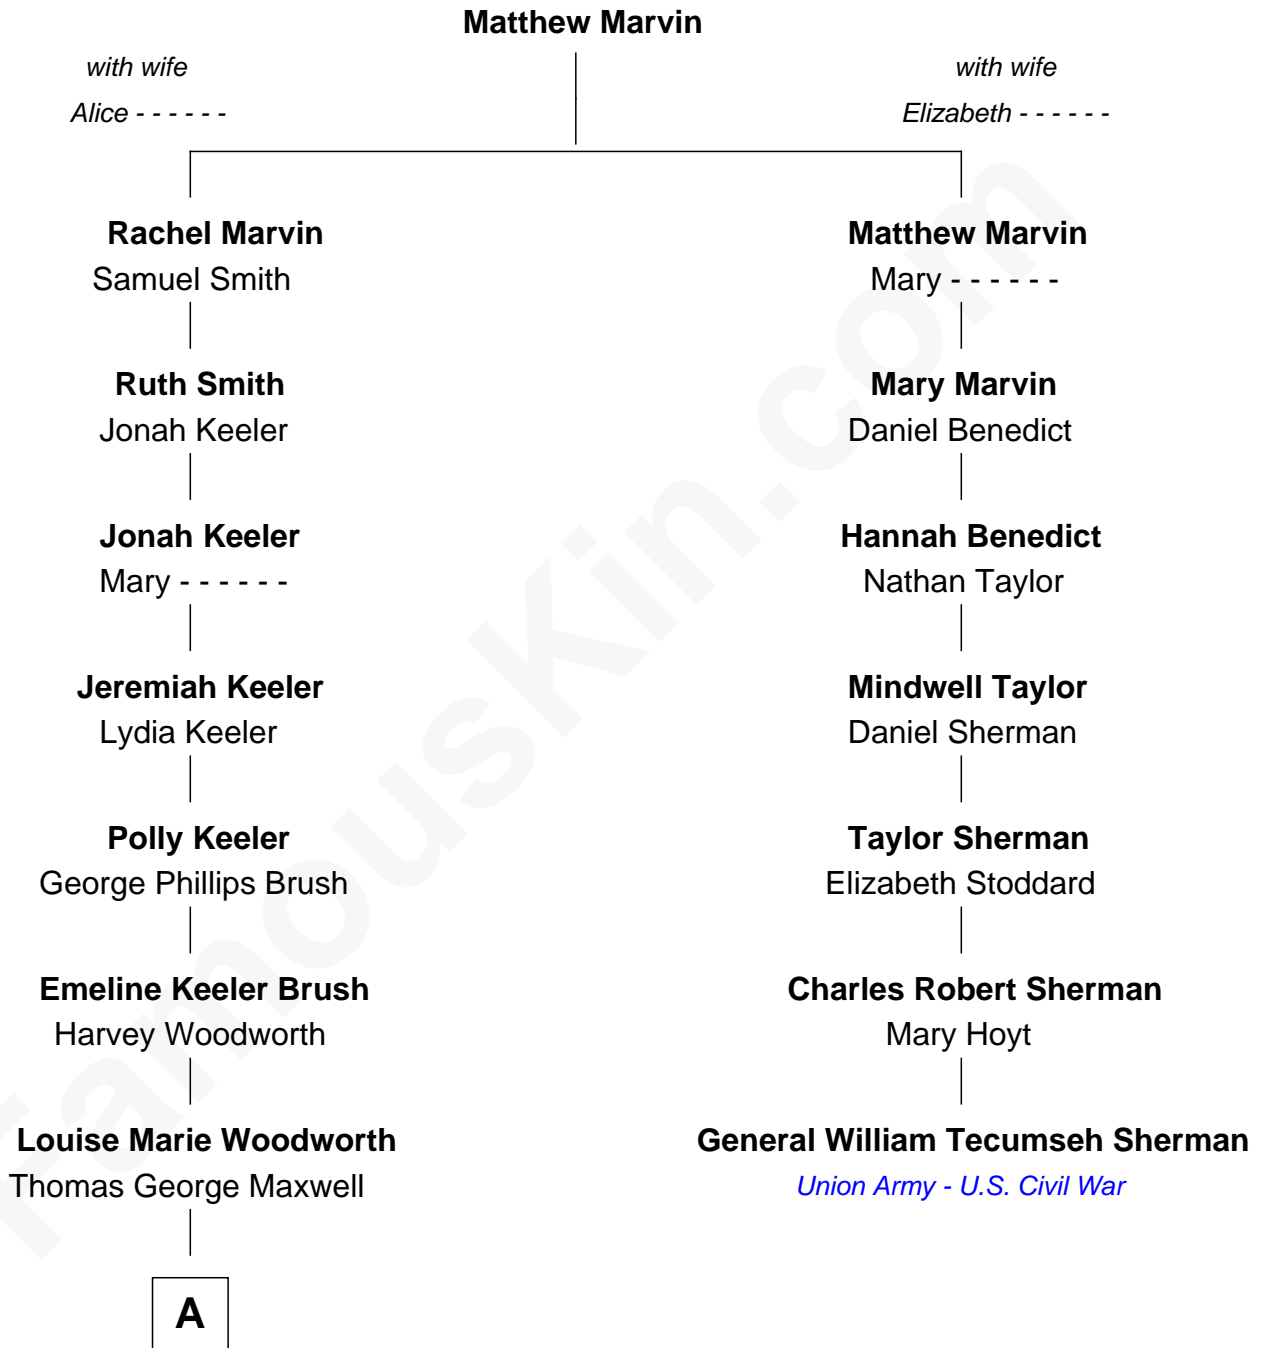

FamousKin.com

Relationship Chart of

Bill Gates

Founder of Microsoft

6th cousin 4 times removed of

General William Tecumseh Sherman

Union Army - U.S. Civil War

A

James W. Maxwell

Belle Oakley

James Willard Maxwell

Adelle Thompson

Mary A. Maxwell

William Henry Gates

Bill Gates

Founder of Microsoft