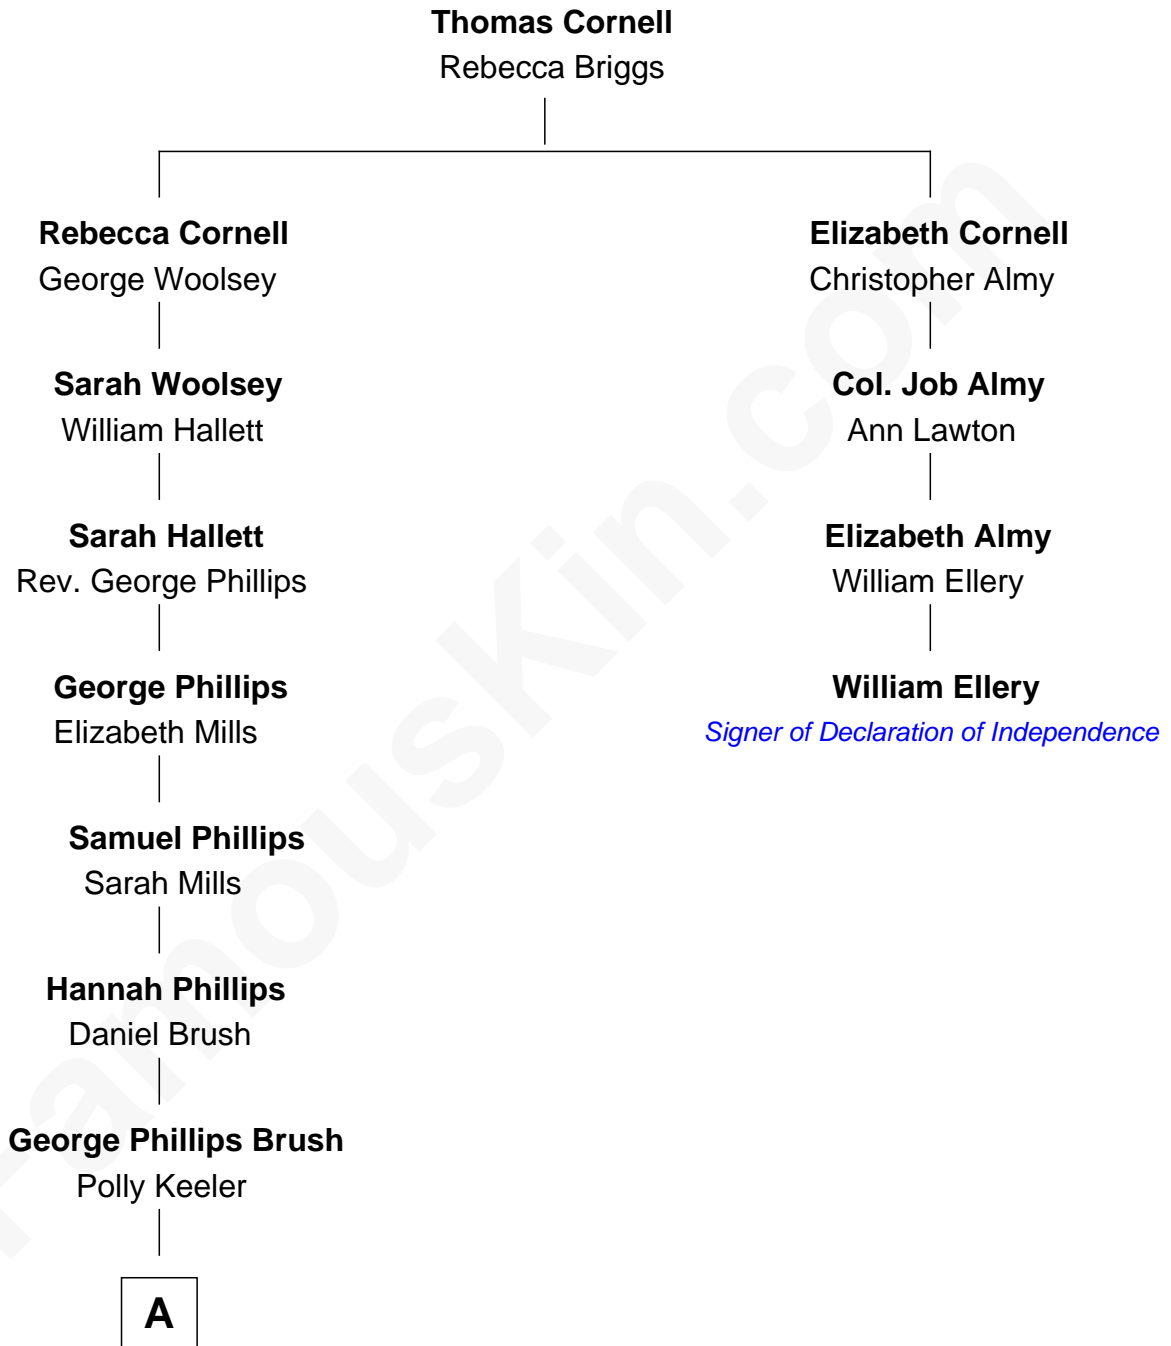

FamousKin.com

Relationship Chart of

Bill Gates

Founder of Microsoft

3rd cousin 9 times removed of

William Ellery

Signer of the Declaration of Independence

A

—
Emeline Keeler Brush

Harvey Woodworth

—
Louise Marie Woodworth

Thomas George Maxwell

—
James W. Maxwell

Belle Oakley

—
James Willard Maxwell

Adelle Thompson

—
Mary A. Maxwell

William Henry Gates

—
Bill Gates

Founder of Microsoft