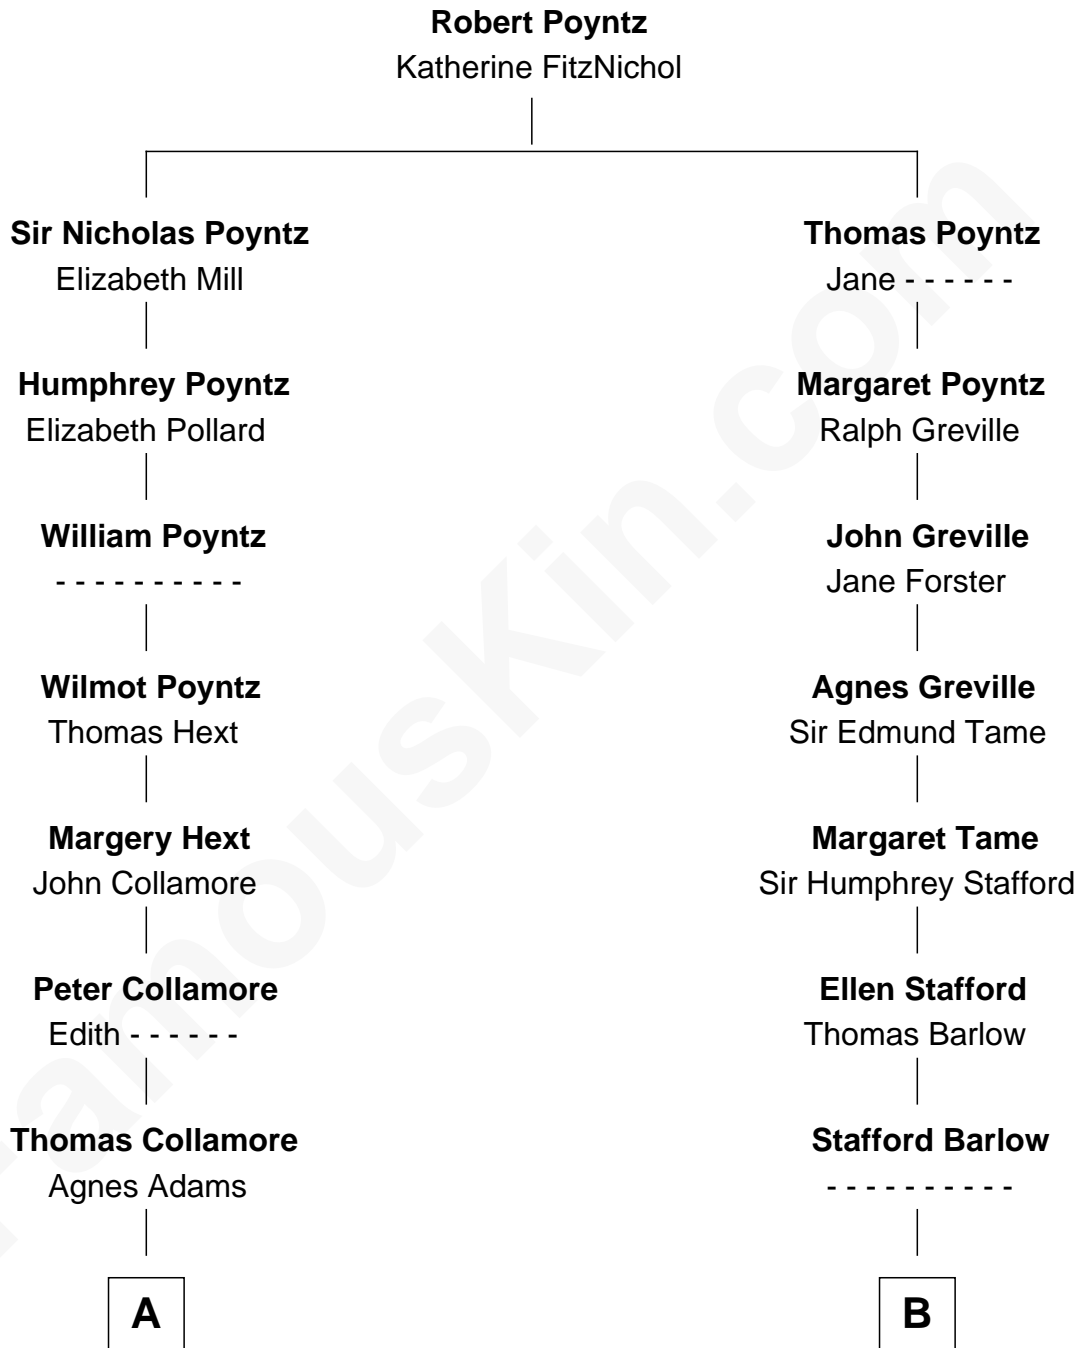

FamousKin.com

Relationship Chart of

Bill Gates

Founder of Microsoft

16th cousin 3 times removed of

Marilyn Monroe

Actress, Model, and Singer

C

James Willard Maxwell

Adelle Thompson

Mary A. Maxwell

William Henry Gates

Bill Gates

Founder of Microsoft

FamousKin.com