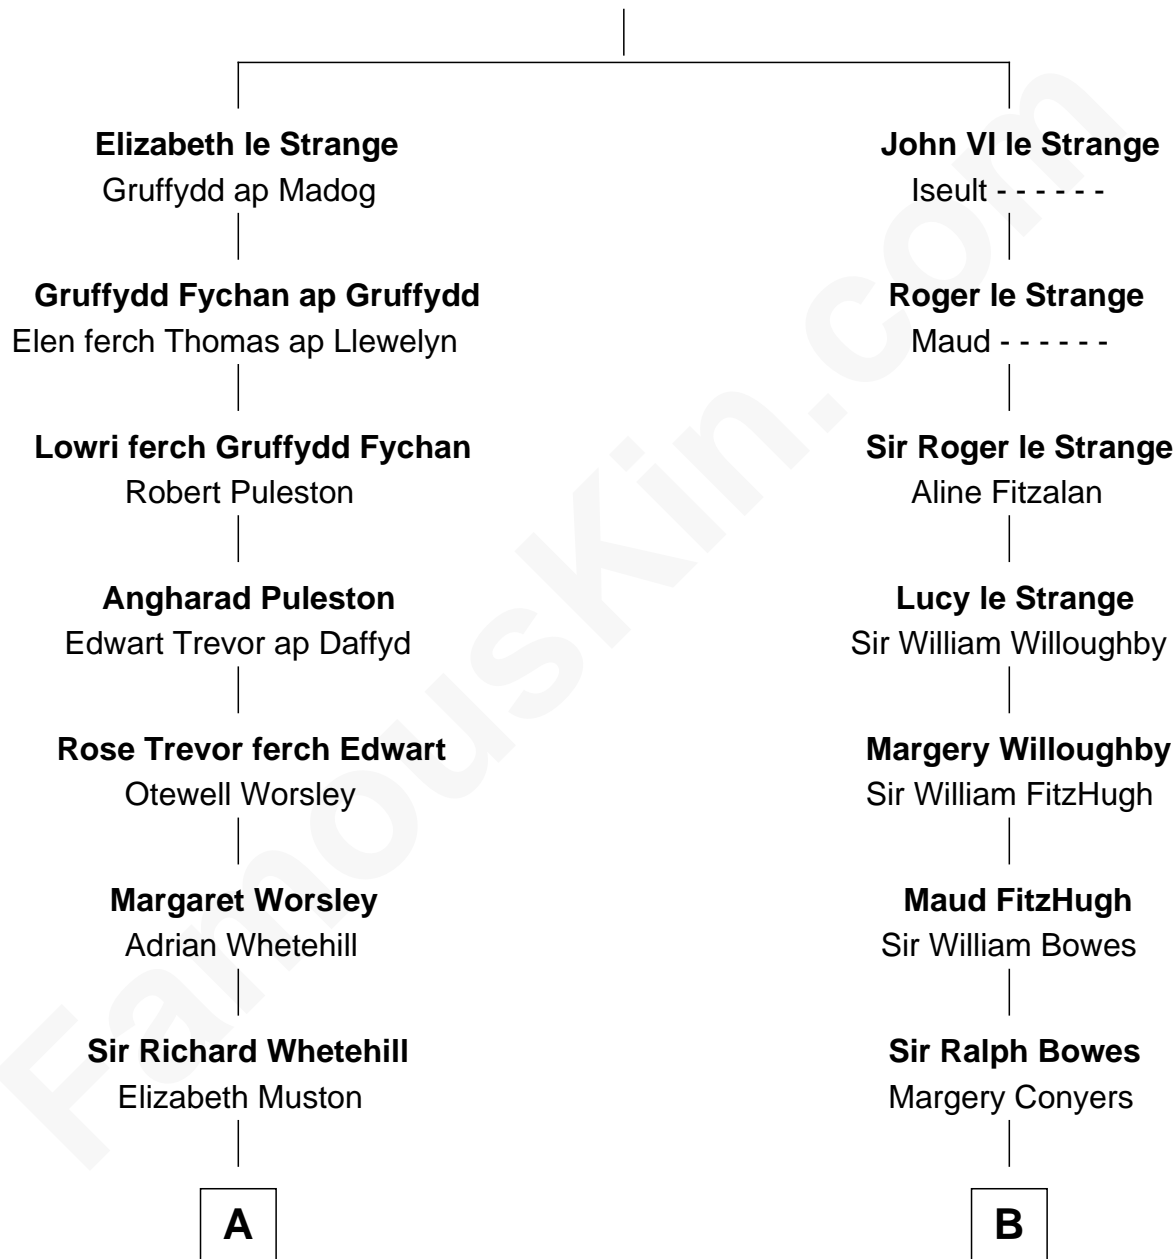

# FamousKin.com Relationship Chart of

**Bill Gates**

*Founder of Microsoft*

21st cousin of

**Sandra Day O'Connor**

*First Female U.S. Supreme Court Justice*

**John V le Strange**

Maud de Walton

**C**

**Louise Marie Woodworth**

Thomas George Maxwell

**James W. Maxwell**

Belle Oakley

**James Willard Maxwell**

Adelle Thompson

**Mary A. Maxwell**

William Henry Gates

**Bill Gates**

*Founder of Microsoft*

**D**

**Lettice Carlyle Cobb**

Luke Day

**Hollis Day**

Eliza L. Flanders

**Henry Clay Day**

Alice Edith Hilton

**Henry R. Day**

Ada Mae Wilkey

**Sandra Day O'Connor**

*U.S. Supreme Court Justice*