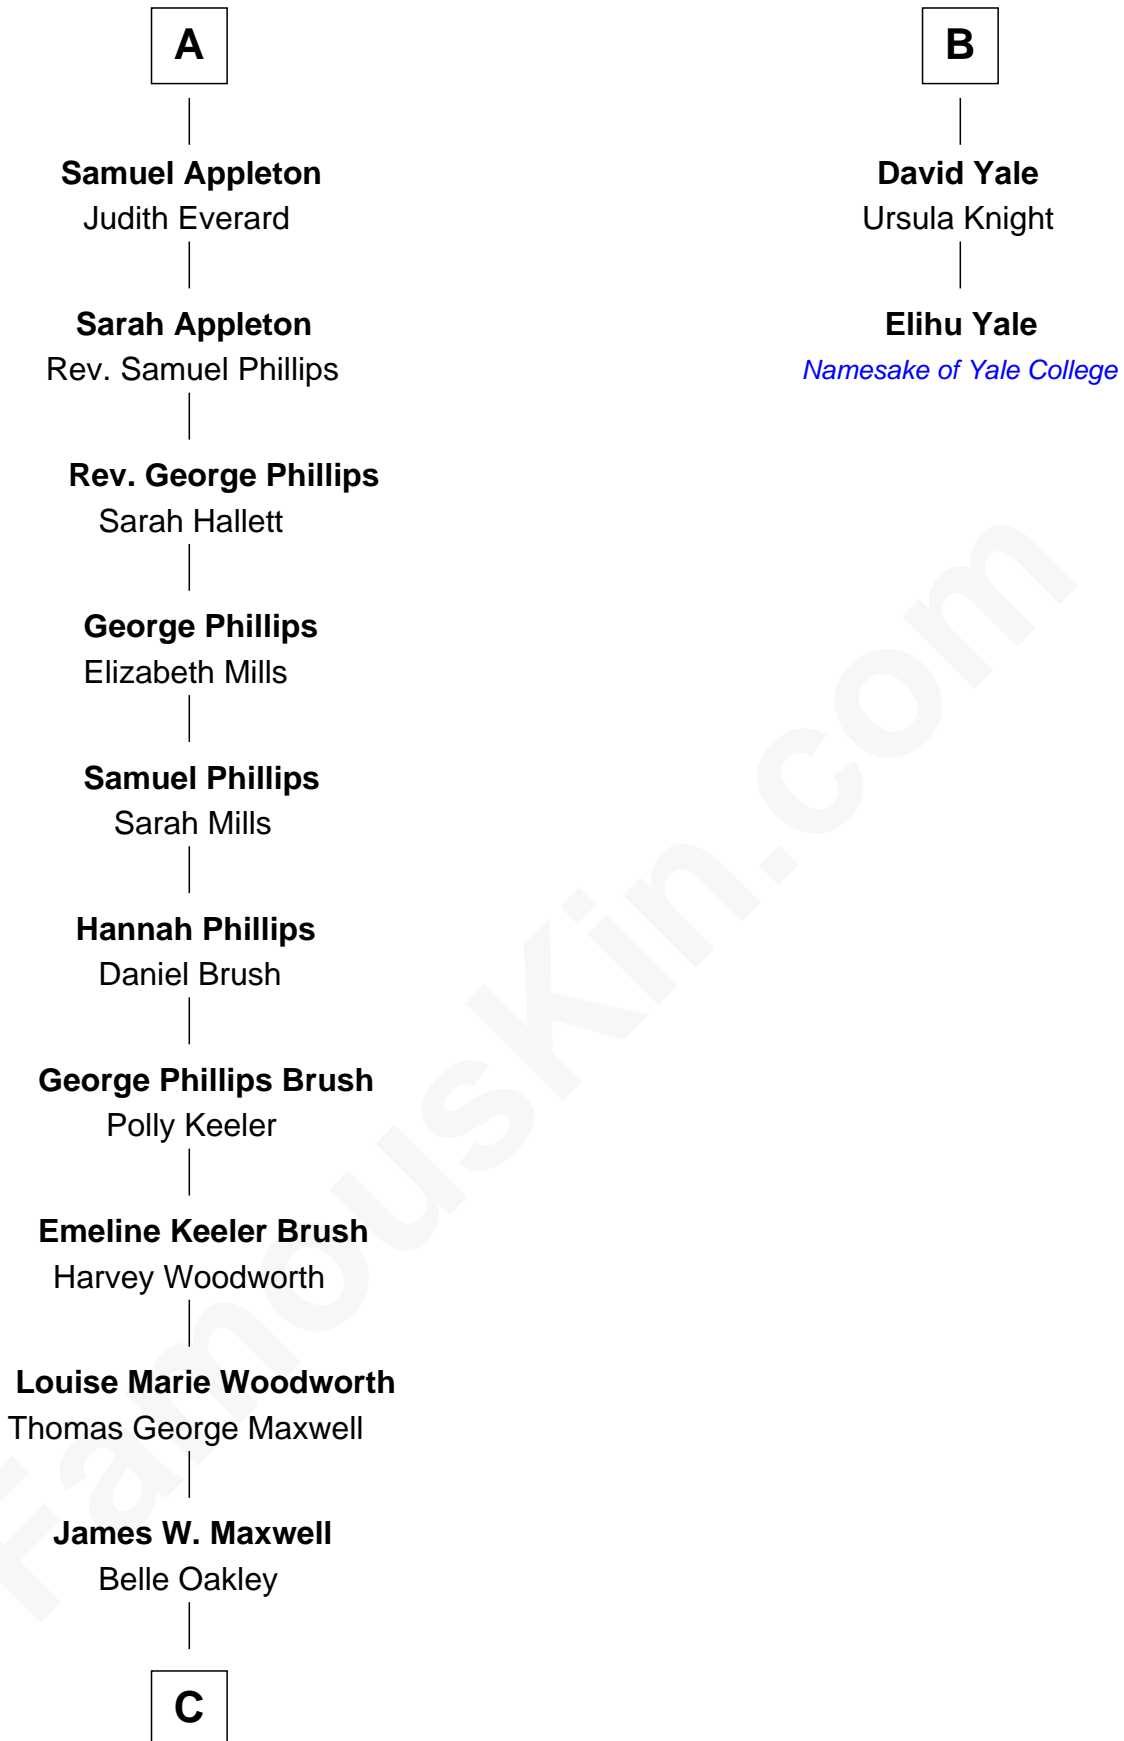

FamousKin.com Relationship Chart of

Bill Gates

Founder of Microsoft

8th cousin 11 times removed of

Elihu Yale

Benefactor and Namesake of Yale College

C

James Willard Maxwell

Adelle Thompson

Mary A. Maxwell

William Henry Gates

Bill Gates

Founder of Microsoft

FamousKin.com