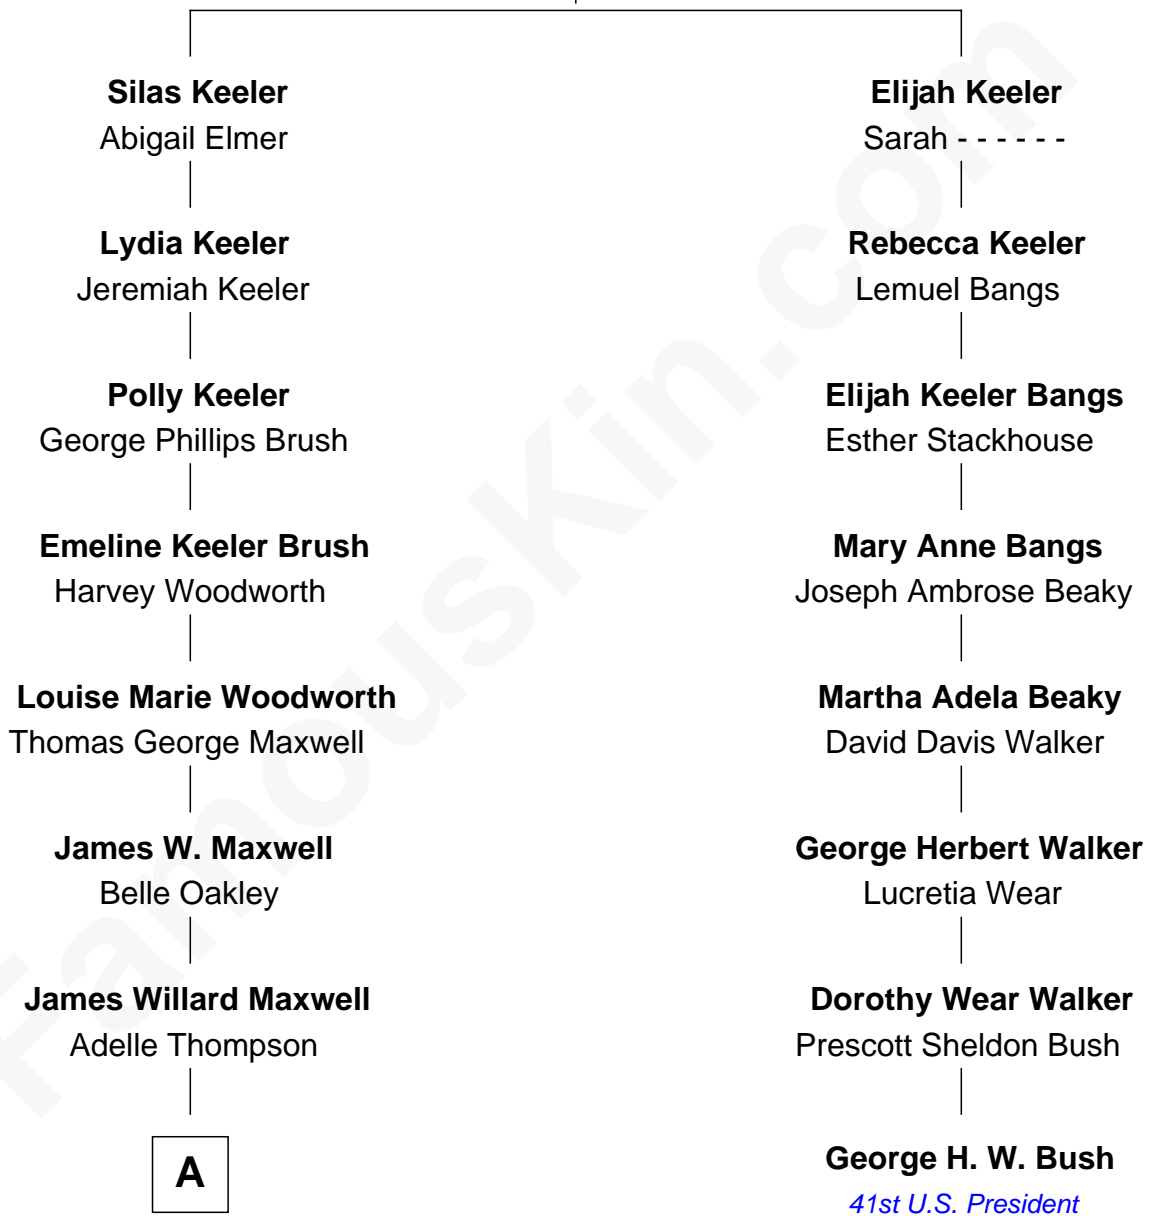

FamousKin.com Relationship Chart of

Bill Gates

Founder of Microsoft

7th cousin 1 time removed of

George H. W. Bush

41st U.S. President

Joseph Keeler
Elizabeth Whitney

A

—
Mary A. Maxwell
William Henry Gates

—
Bill Gates
Founder of Microsoft

FamousKin.com