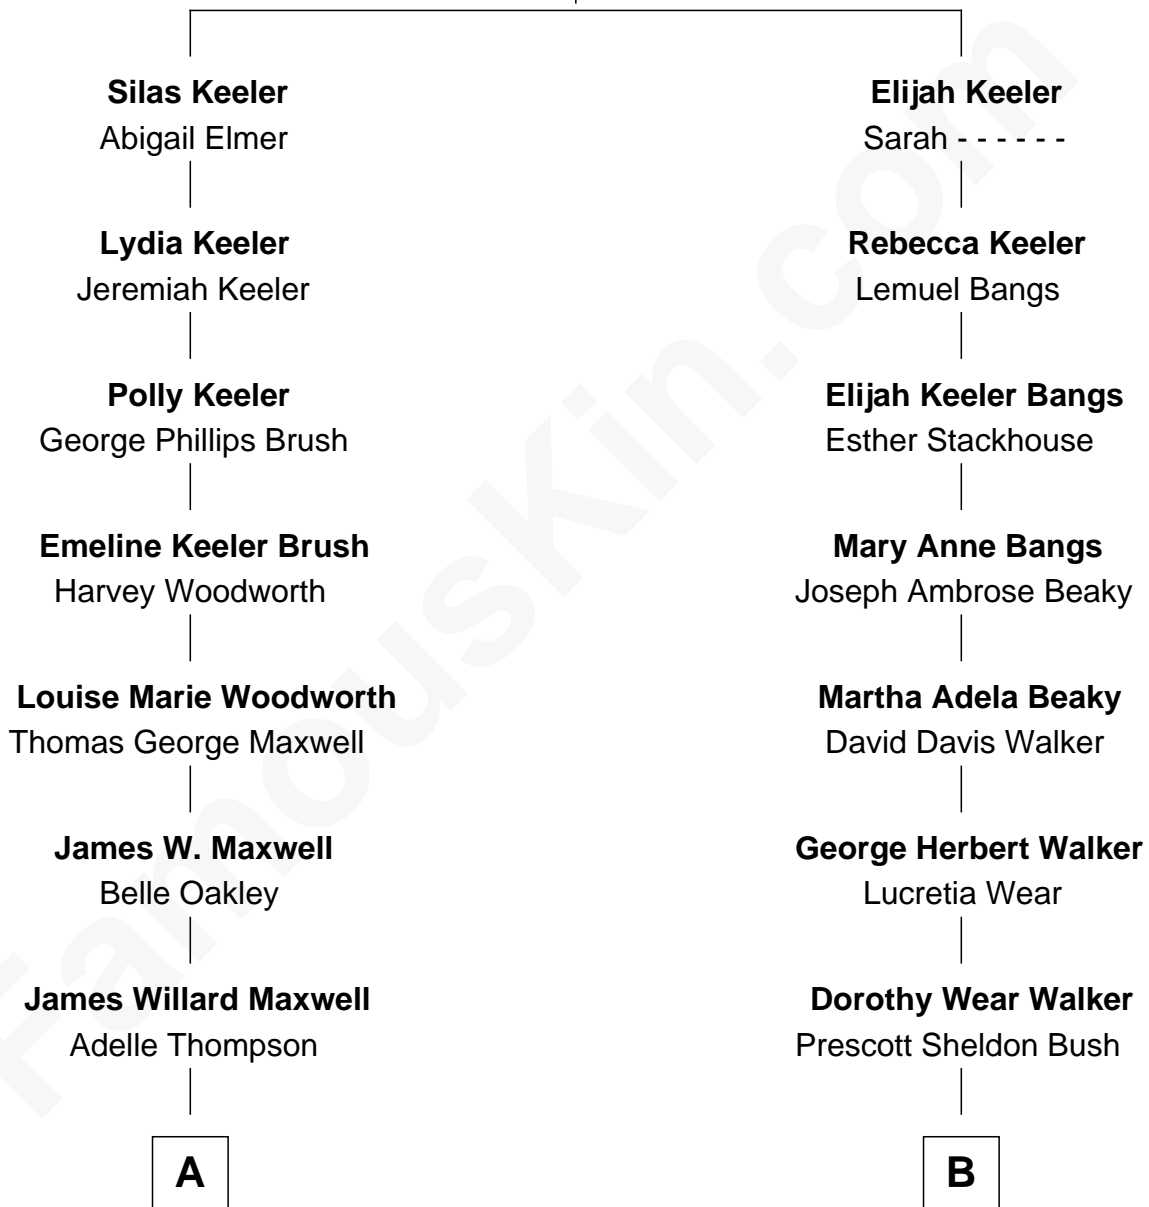

FamousKin.com Relationship Chart of

Bill Gates

Founder of Microsoft

8th cousin of

George W. Bush

43rd U.S. President

Joseph Keeler
Elizabeth Whitney

A

Mary A. Maxwell
William Henry Gates

Bill Gates
Founder of Microsoft

B

George Herbert Walker Bush
Barbara Pierce

George W. Bush
43rd U.S. President

FamousKin.com