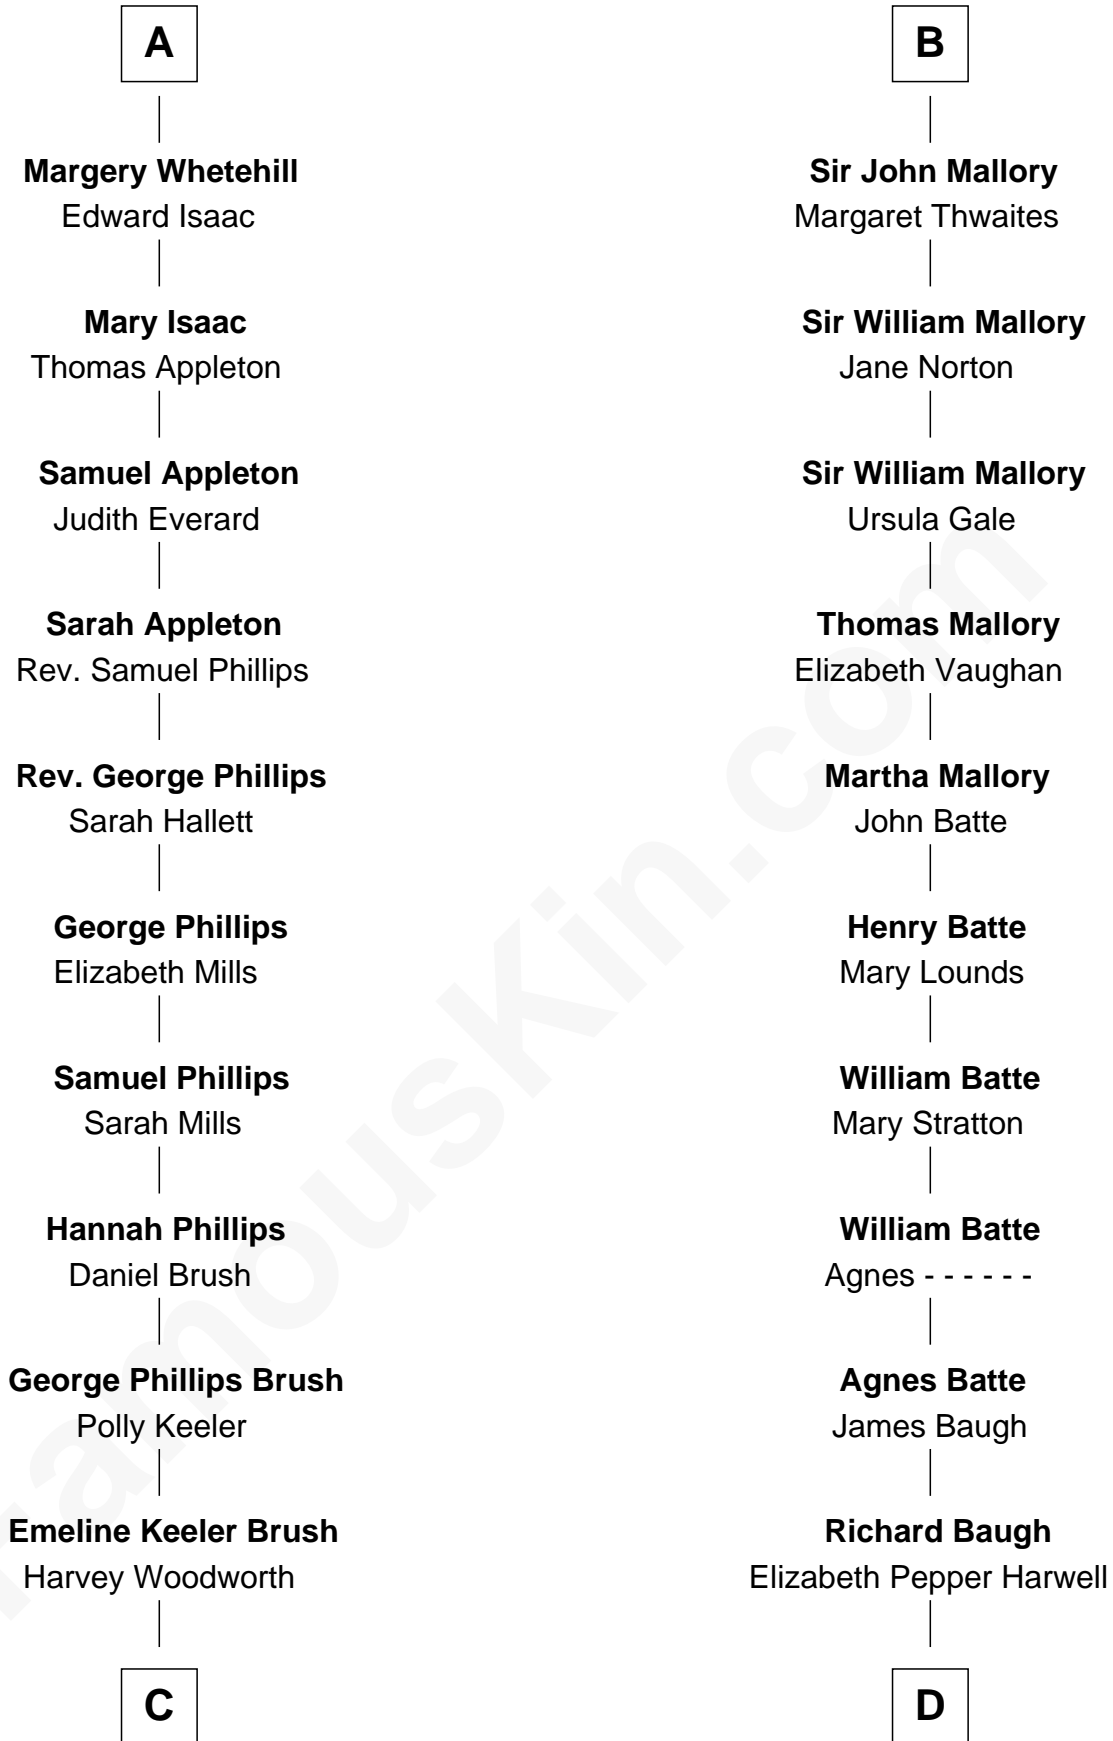

FamousKin.com Relationship Chart of

Bill Gates

Founder of Microsoft

21st cousin of

Liza Minnelli

Singer and Actress

John V le Strange

Maud de Walton

C

Louise Marie Woodworth

Thomas George Maxwell

James W. Maxwell

Belle Oakley

James Willard Maxwell

Adelle Thompson

Mary A. Maxwell