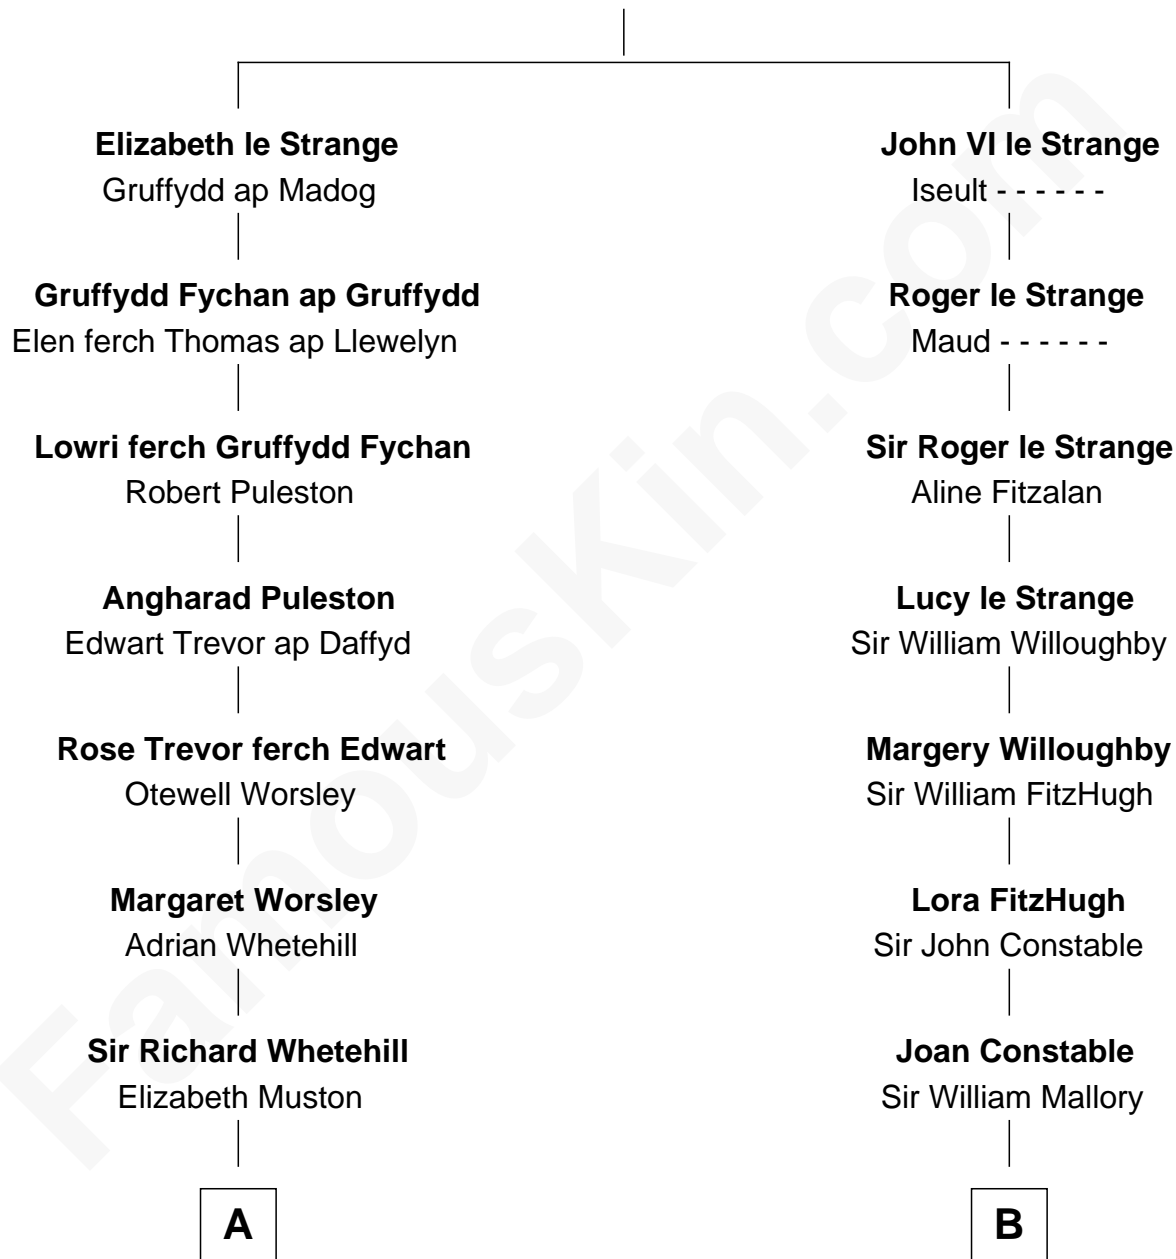

FamousKin.com Relationship Chart of

Bill Gates

Founder of Microsoft

21st cousin of

Liza Minnelli

Singer and Actress

John V le Strange

Maud de Walton

C

Louise Marie Woodworth

Thomas George Maxwell

James W. Maxwell

Belle Oakley

James Willard Maxwell

Adelle Thompson

Mary A. Maxwell

William Henry Gates

Bill Gates

Founder of Microsoft

D

John Aldridge Baugh

Mary Ann Marable

Elizabeth Baugh

William Tecumseh Gumm