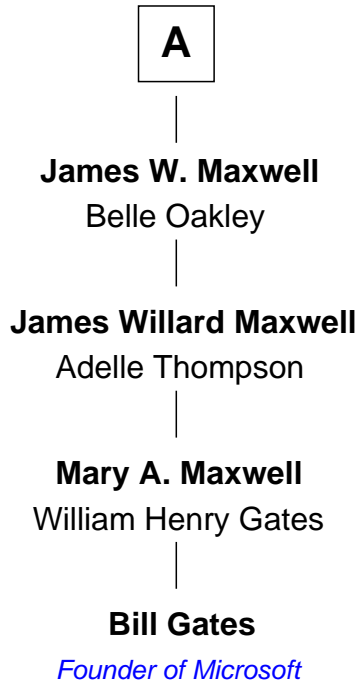

# FamousKin.com Relationship Chart of

**Bill Gates**

*Founder of Microsoft*

6th cousin 4 times removed of

**P.T. Barnum**

*Co-Founder of Barnum & Bailey Circus*

**Matthew Marvin**

*with wife  
Alice - - - - -*

*with wife  
Elizabeth - - - - -*

**Rachel Marvin**  
Samuel Smith

**Matthew Marvin**  
Mary - - - - -

**Ruth Smith**  
Jonah Keeler

**Mary Marvin**  
Daniel Benedict

**Jonah Keeler**  
Mary - - - - -

**Hannah Benedict**  
Nathan Taylor

**Jeremiah Keeler**  
Lydia Keeler

**Nathan Taylor**  
Mary Weed

**Polly Keeler**  
George Phillips Brush

**Phineas Taylor**  
Mary Sherwood

**Emeline Keeler Brush**  
Harvey Woodworth

**Irena Taylor**  
Philo Barnum

**Louise Marie Woodworth**  
Thomas George Maxwell

**P.T. Barnum**

*Co-Founder of Barnum & Bailey Circus*

**A**

FamousKin.com